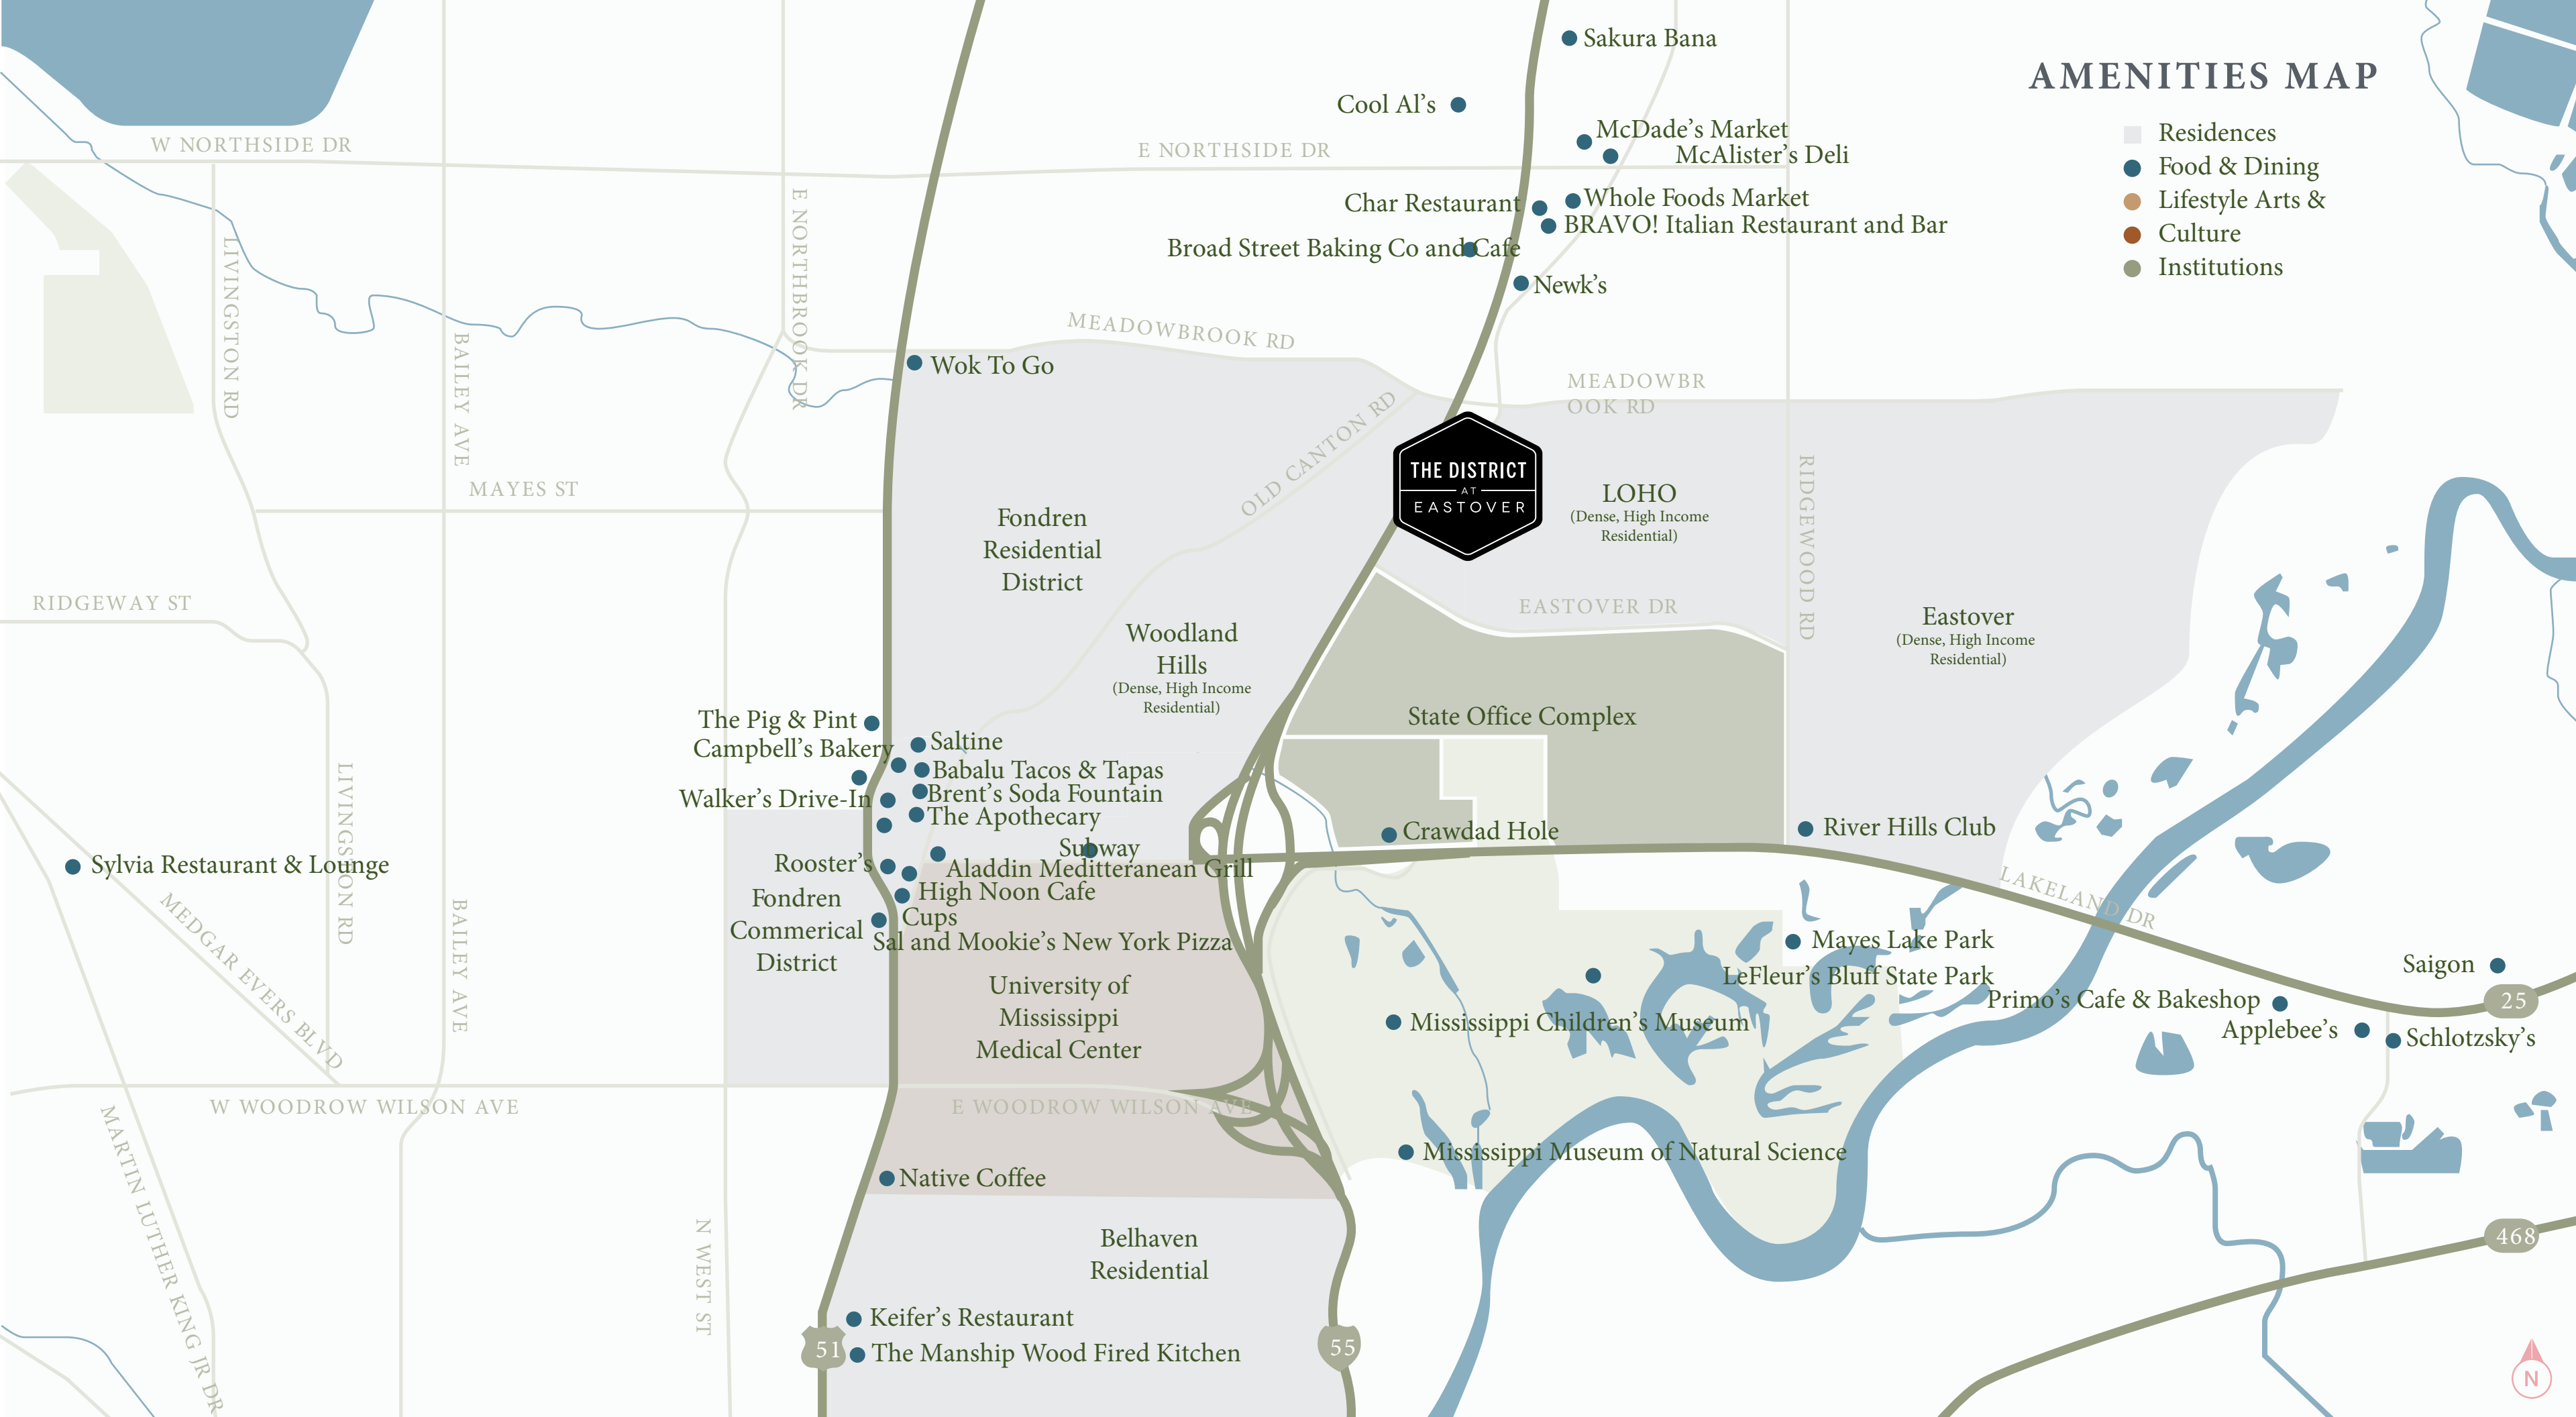

AMENITIES MAP

- Residences
- Food & Dining
- Lifestyle
- Arts & Culture
- Institutions

AMENITIES MAP

- Residences
- Food & Dining
- Lifestyle Arts &
- Culture
- Institutions

**THE DISTRICT
AT
EASTOVER**

Fondren Residential District

Woodland Hills
(Dense, High Income Residential)

LOHO
(Dense, High Income Residential)

Eastover
(Dense, High Income Residential)

State Office Complex

University of Mississippi Medical Center

Belhaven Residential

- The Pig & Pint
- Campbell's Bakery
- Walker's Drive-In
- Saltine
- Babalu Tacos & Tapas
- Brent's Soda Fountain
- The Apothecary

- Rooster's
- Fondren Commerical District
- Aladdin Mediterranean Grill
- High Noon Cafe
- Cups
- Sal and Mookie's New York Pizza

• McDade's Market
• McAlister's Deli

• Whole Foods Market
• BRAVO! Italian Restaurant and Bar

• Newk's

• Crawdad Hole

• River Hills Club

• Mississippi Children's Museum

• Mississippi Museum of Natural Science