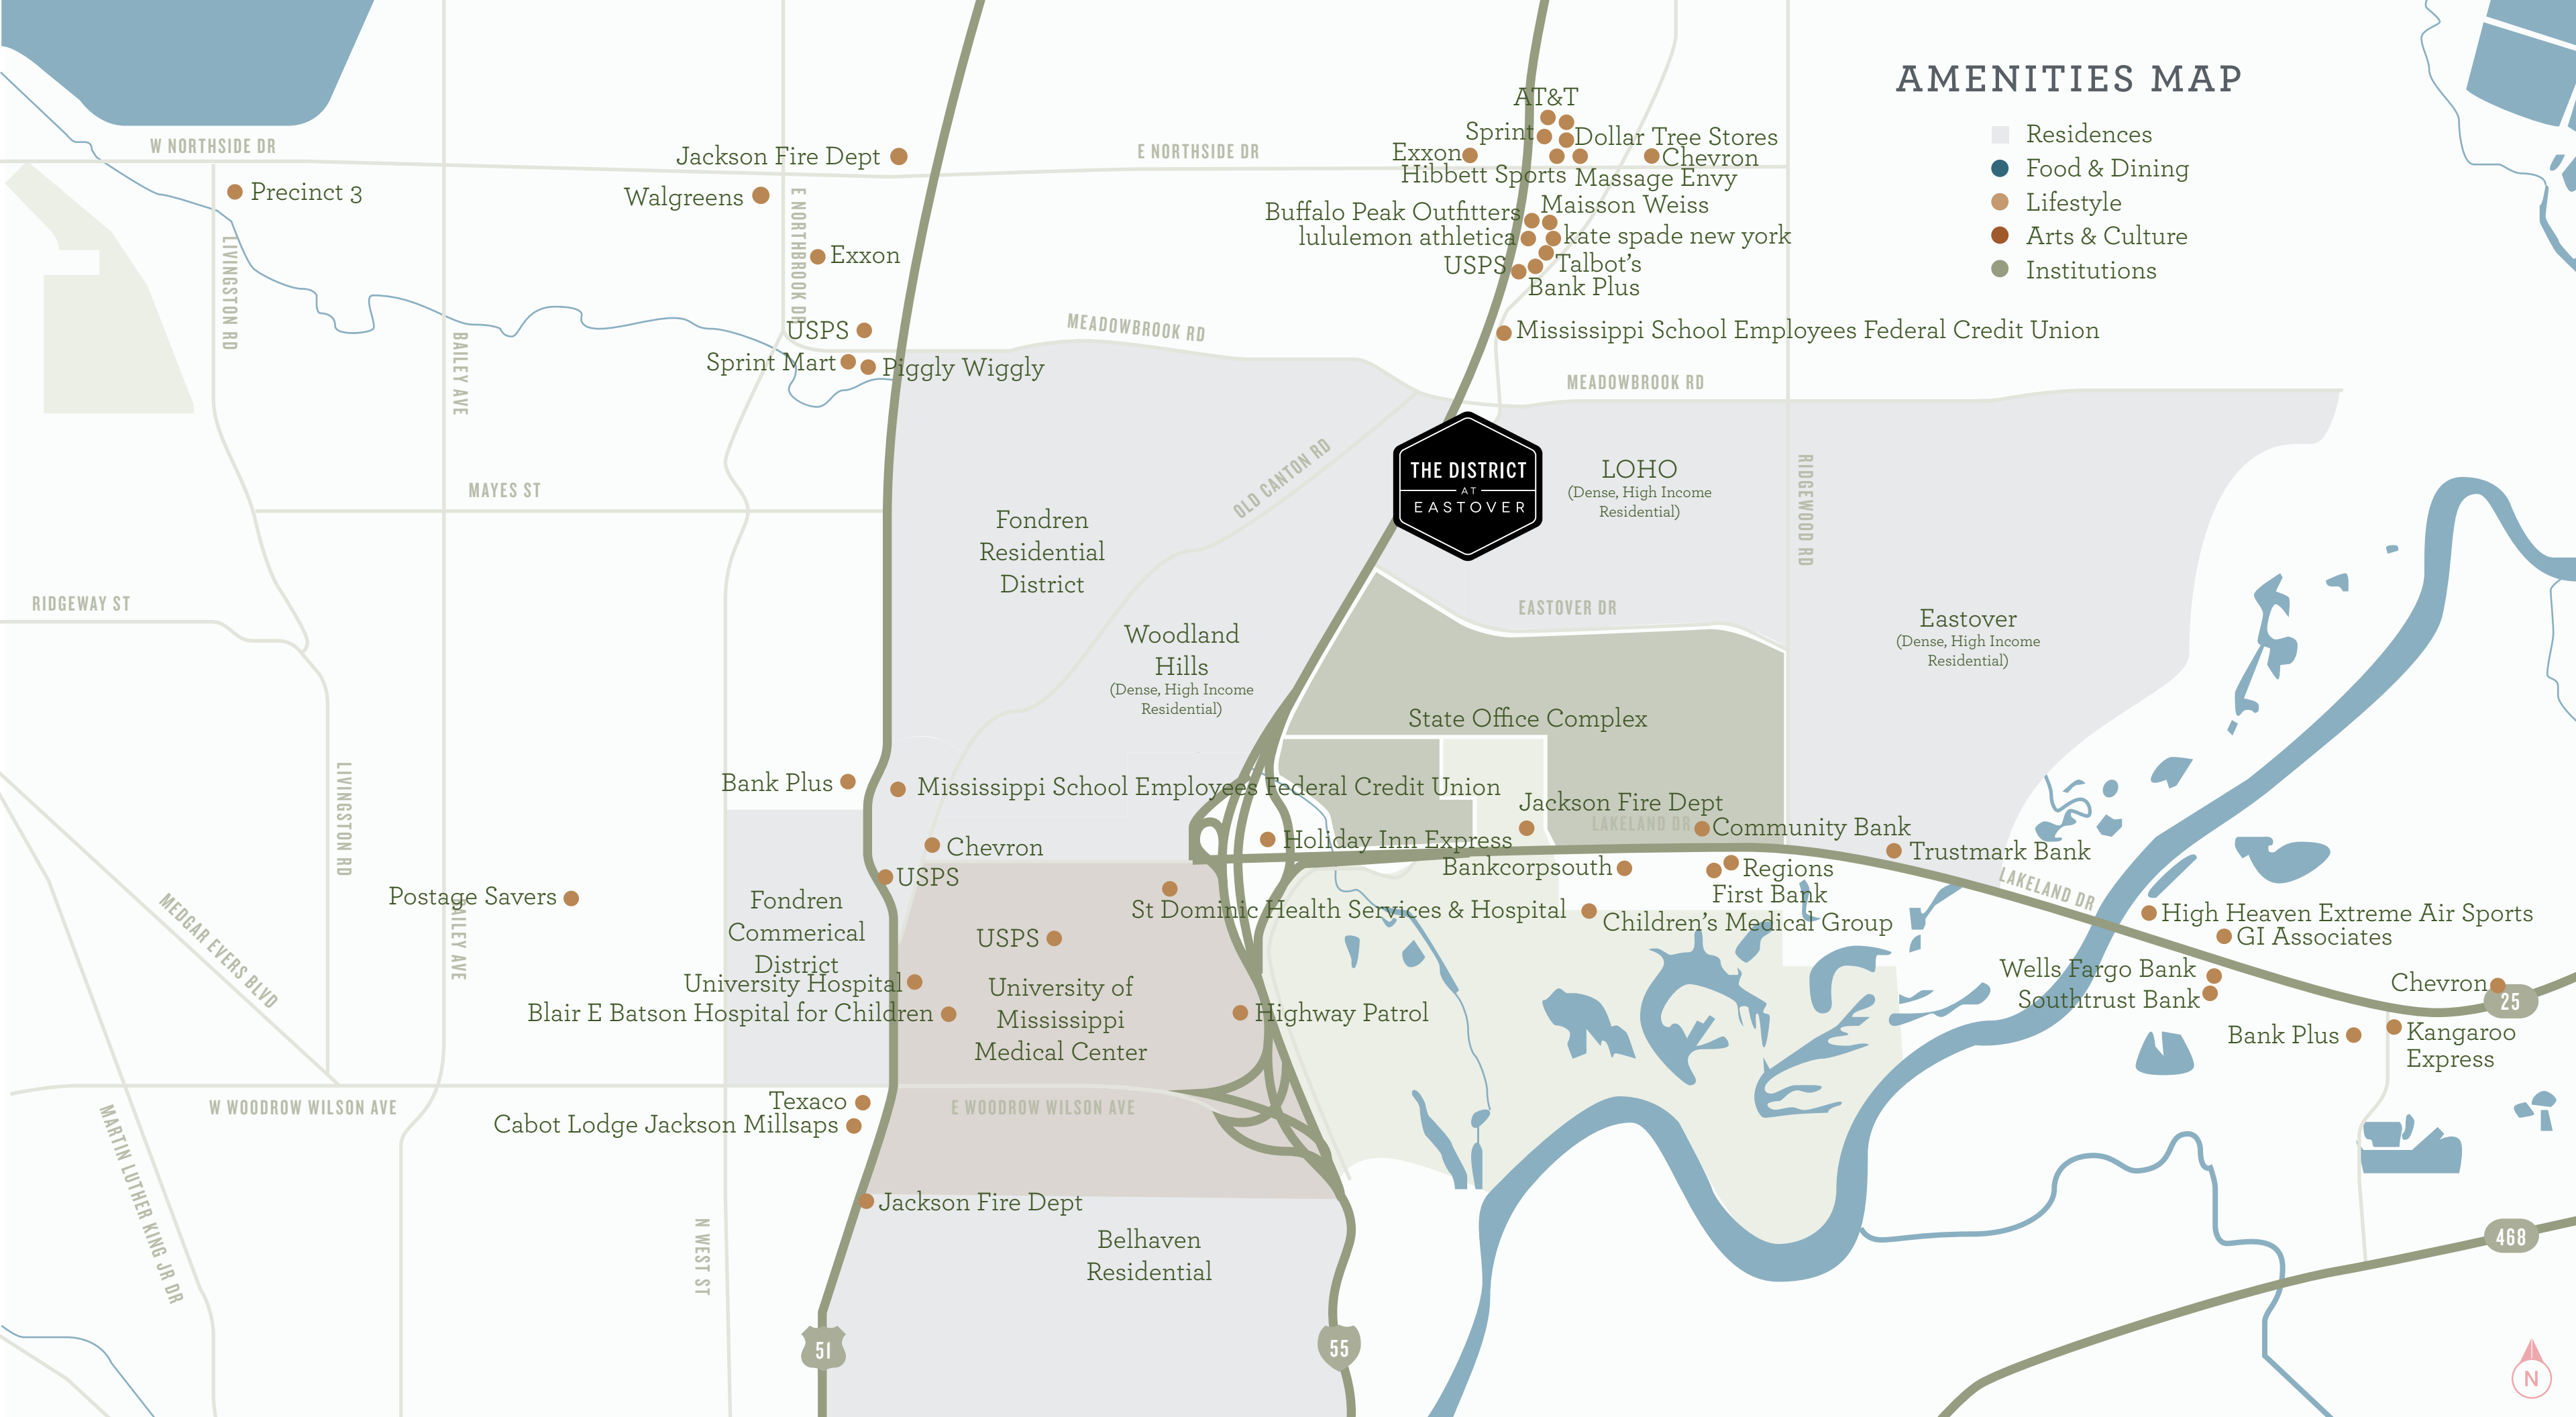

• McDade's Market
• McAlister's Deli

• Whole Foods Market
• BRAVO! Italian Restaurant and Bar

• Newk's

• Crawdad Hole

• River Hills Club

• Mississippi Children's Museum

• Mississippi Museum of Natural Science

• Mayes Lake Park
• LeFleur's Bluff State Park

• Primo's Cafe & Bakeshop

• Applebee's

• Saigon

• Schlotzsky's

AMENITIES MAP

- Residences
- Food & Dining
- Lifestyle
- Arts & Culture
- Institutions

W NORTHSIDE DR

E NORTHSIDE DR

Precinct 3

Jackson Fire Dept

Walgreens

Exxon

Exxon

USPS

Sprint Mart