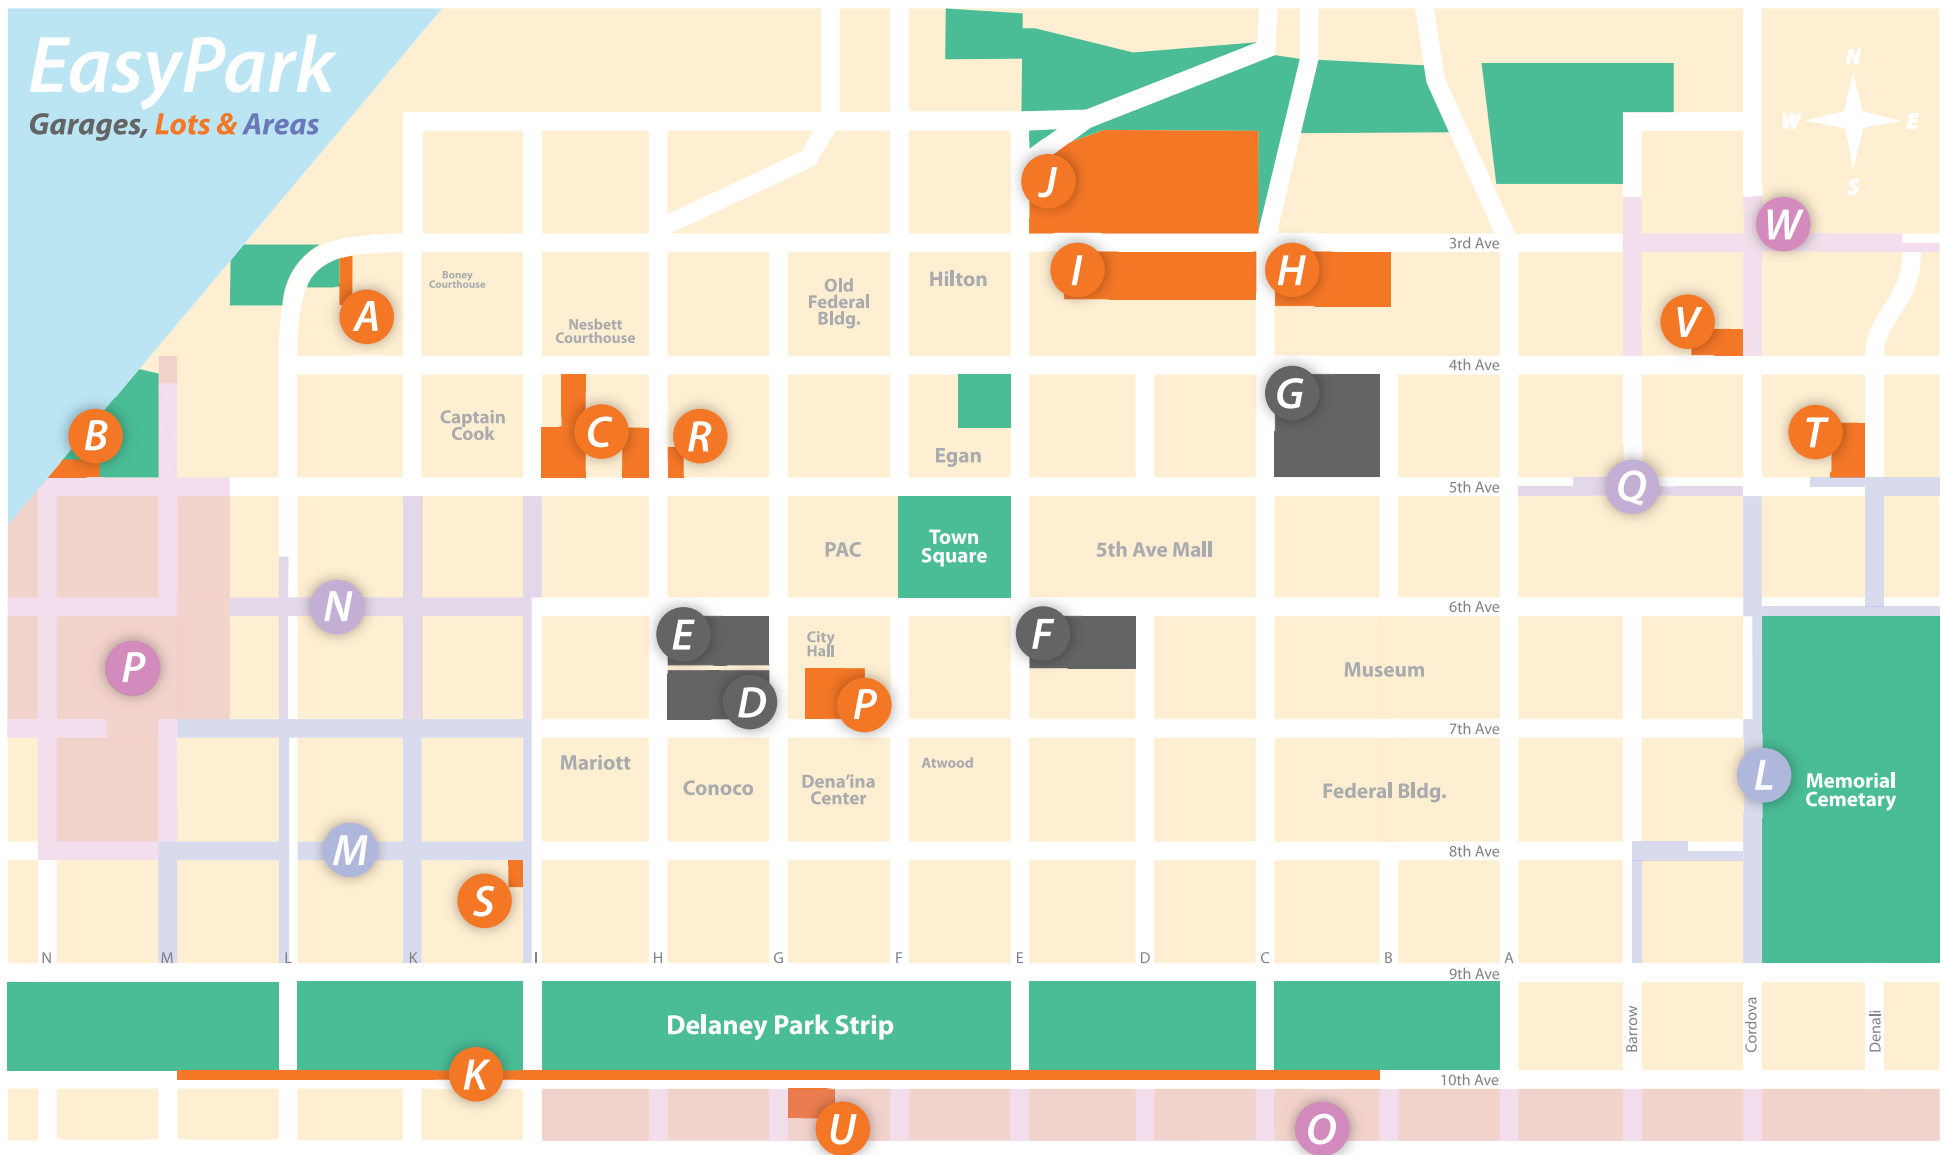

EasyPark

Garages, Lots & Areas

- | | | | | |
|---|---|--|--|--|
| <p>A 3rd & L Lot
Open 24 Hours.</p> | <p>F JCPenney Garage (6th & E)
Open 24 Hrs. Monthly Permits Available</p> | <p>K Park Strip (10th Ave)
FREE/Public: M-F, 5pm-8am, Sat/Sun 24 Hrs
Monthly Permits Available</p> | <p>P City Hall Lot (7th & F)
Public: M-F, 6pm-6am, Sat/Sun 24 Hrs</p> | <p>U 10th & G Lot
Monthly Permits Available</p> |
| <p>B Elderberry Park (5th & N)
Open 24 Hours.</p> | <p>G 5th & B St Garage
Open 24 Hrs. Monthly Permits Available</p> | <p>L Area 1 East
Open 24 Hrs. Monthly Permits Available</p> | <p>Q Area 2 East-Central
Open 24 Hrs. Monthly Permits Available</p> | <p>V Moose Lot (4th & Cordova)
Open 24 Hours</p> |
| <p>C Susitna Lot (5th & H)
Public: M-F, 5:30pm-7am, Sat/Sun 24 Hrs</p> | <p>H Sockeye Lot (3rd & C)
Open 24 Hrs. Monthly Permits Available</p> | <p>M Area 3 Southwest
Open 24 Hrs. Monthly Permits Available</p> | <p>R Glacier Lot (5th & H)
Public: M-F, 5:30pm-7am, Sat/Sun 24 Hrs</p> | <p>W Area 5
Open 24 Hours. Monthly Permits Available</p> |
| <p>D 7th & G St Garage
Public: M-F, 5pm-6am, Sat/Sun 24 Hrs
Monthly Permits Available</p> | <p>I Coho Lot (3rd & E)
Open 24 Hrs. Monthly Permits Available</p> | <p>N Area 4 Northwest
Open 24 Hrs. Monthly Permits Available</p> | <p>S 8th & I Lot
Public: M-F, 5:30pm-7am, Sat/Sun 24 Hrs</p> | |
| <p>E 6th & H St Garage
Open 24 Hrs. Monthly Permits Available</p> | <p>J Chinook Lot (3rd & E)
Open 24 Hrs. Monthly Permits Available</p> | <p>O Residential Areas
Yearly Permits & Guest Passes Available</p> | <p>T Denali Lot (5th & Denali)
Public: M-F, 5:30pm-7am, Sat/Sun 24 Hrs</p> | |