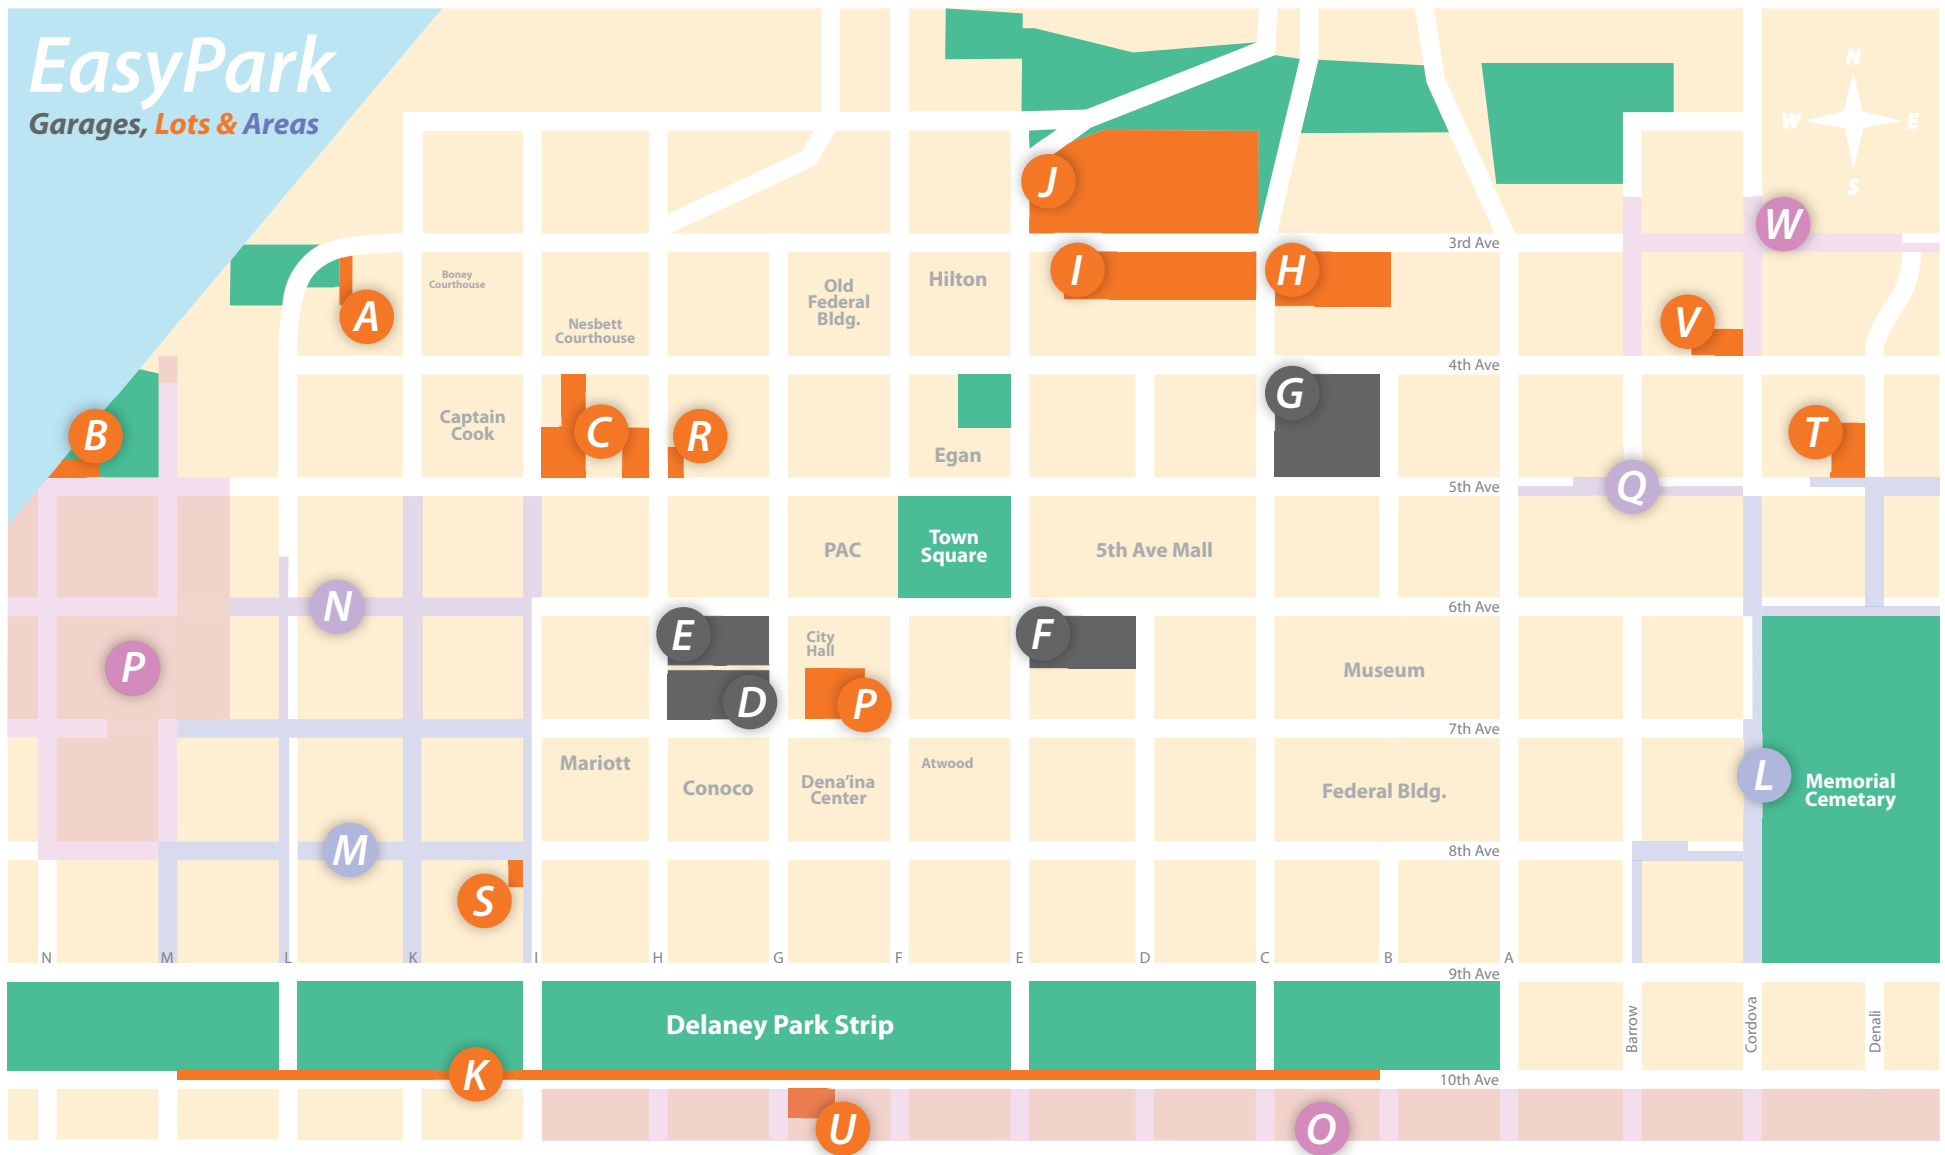

# EasyPark

Garages, Lots & Areas

- |   |   |  |   |  |
|---|---|--|---|--|
| <p><b>A</b> 3rd &amp; L Lot<br/>Open 24 Hours.</p> <p><b>B</b> Elderberry Park (5th &amp; N)<br/>Open 24 Hours.</p> <p><b>C</b> Susitna Lot (5th &amp; H)<br/>Public: M-F, 5:30pm-7am, Sat/Sun 24 Hrs</p> <p><b>D</b> 7th &amp; G St Garage<br/>Open 24 Hrs. Monthly Permits Available</p> <p><b>E</b> 6th &amp; H St Garage<br/>Open 24 Hrs. Monthly Permits Available</p> | <p><b>F</b> JCPenney Garage (6th &amp; E)<br/>Open 24 Hrs. Monthly Permits Available</p> <p><b>G</b> 5th &amp; B St Garage<br/>Open 24 Hrs. Monthly Permits Available</p> <p><b>H</b> Sockeye Lot (3rd &amp; C)<br/>Open 24 Hrs. Monthly Permits Available</p> <p><b>I</b> Coho Lot (3rd &amp; E)<br/>Open 24 Hrs. Monthly Permits Available</p> <p><b>J</b> Chinook Lot (3rd &amp; E)<br/>Open 24 Hrs. Monthly Permits Available</p> | <p><b>K</b> Park Strip (10th Ave)<br/>FREE/Public: M-F, 5pm-8am, Sat/Sun 24 Hrs<br/>Monthly Permits Available</p> <p><b>L</b> Area 1 East<br/>Open 24 Hrs. Monthly Permits Available</p> <p><b>M</b> Area 3 Southwest<br/>Open 24 Hrs. Monthly Permits Available</p> <p><b>N</b> Area 4 Northwest<br/>Open 24 Hrs. Monthly Permits Available</p> <p><b>O</b> Residential Areas<br/>Yearly Permits &amp; Guest Passes Available</p> | <p><b>P</b> City Hall Lot (7th &amp; F)<br/>Public: M-F, 6pm-6am, Sat/Sun 24 Hrs</p> <p><b>Q</b> Area 2 East-Central<br/>Open 24 Hrs. Monthly Permits Available</p> <p><b>R</b> Glacier Lot (5th &amp; H)<br/>Public: M-F, 5:30pm-7am, Sat/Sun 24 Hrs</p> <p><b>S</b> 8th &amp; I Lot<br/>Public: M-F, 5:30pm-7am, Sat/Sun 24 Hrs</p> <p><b>T</b> Denali Lot (5th &amp; Denali)<br/>Public: M-F, 5:30pm-7am, Sat/Sun 24 Hrs</p> | <p><b>U</b> 10th &amp; G Lot<br/>Monthly Permits Available</p> <p><b>V</b> Moose Lot (4th &amp; Cordova)<br/>Open 24 Hours</p> <p><b>W</b> Area 5<br/>Open 24 Hours. Monthly Permits Available</p> |
|---|---|--|---|--|