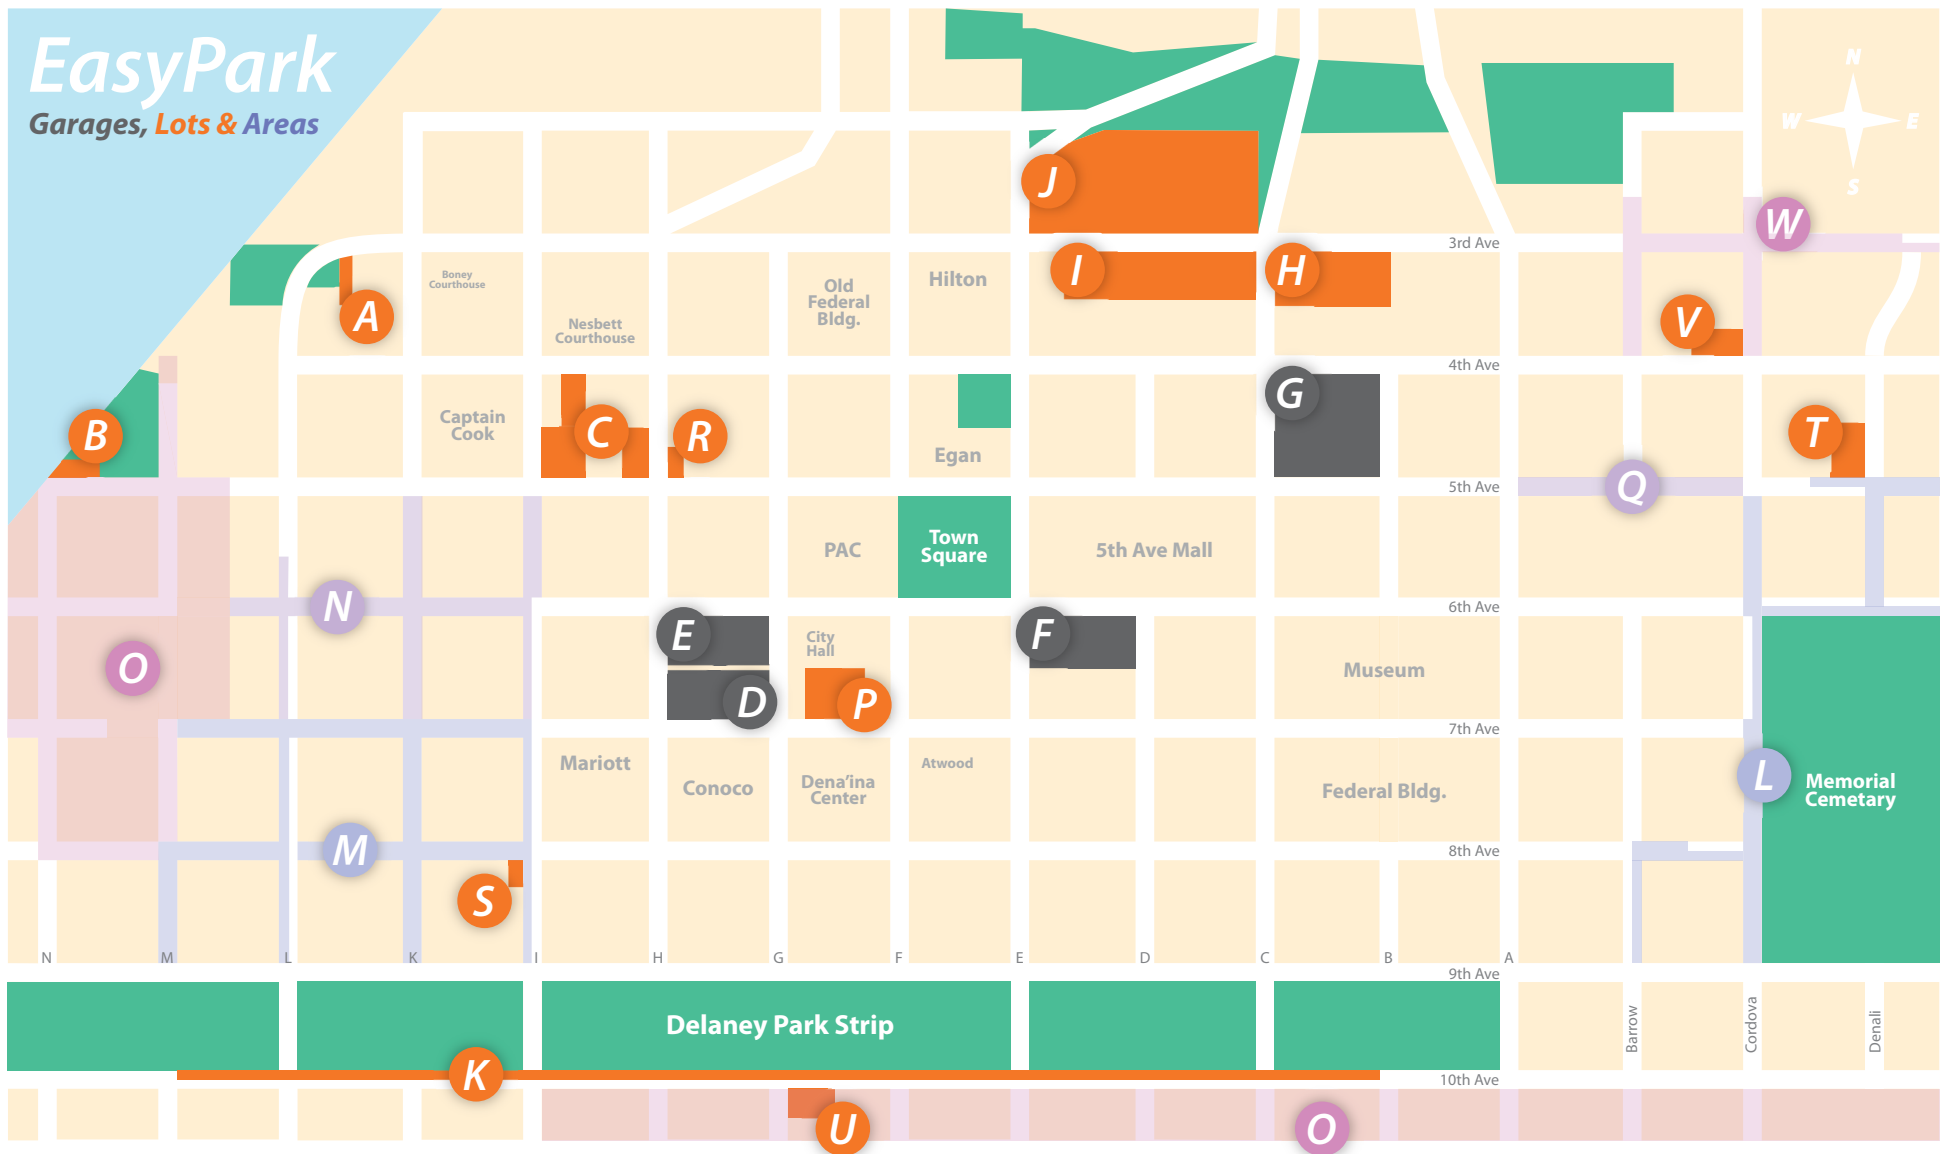

EasyPark

Garages, Lots & Areas

- | | | | | |
|---|---|--|---|--|
| <p>A 3rd & L Lot
Open 24 Hours.</p> <p>B Elderberry Park (5th & N)
Open 24 Hours.</p> <p>C Susitna Lot (5th & H)
Public: M-F, 5:30pm-7am, Sat/Sun 24 Hrs</p> <p>D 7th & G St Garage
Open 24 Hrs. Monthly Permits Available</p> <p>E 6th & H St Garage
Open 24 Hrs. Monthly Permits Available</p> | <p>F JCPenney Garage (6th & E)
Open 24 Hrs. Monthly Permits Available</p> <p>G 5th & B St Garage
Open 24 Hrs. Monthly Permits Available</p> <p>H Sockeye Lot (3rd & C)
Open 24 Hrs. Monthly Permits Available</p> <p>I Coho Lot (3rd & E)
Open 24 Hrs. Monthly Permits Available</p> <p>J Chinook Lot (3rd & E)
Open 24 Hrs. Monthly Permits Available</p> | <p>K Park Strip (10th Ave)
FREE/Public: M-F, 5pm-8am, Sat/Sun 24 Hrs
Monthly Permits Available</p> <p>L Area 1 East
Open 24 Hrs. Monthly Permits Available</p> <p>M Area 3 Southwest
Open 24 Hrs. Monthly Permits Available</p> <p>N Area 4 Northwest
Open 24 Hrs. Monthly Permits Available</p> <p>O Residential Areas
Yearly Permits & Guest Passes Available</p> | <p>P City Hall Lot (7th & F)
Public: M-F, 6pm-6am, Sat/Sun 24 Hrs</p> <p>Q Area 2 East-Central
Open 24 Hrs. Monthly Permits Available</p> <p>R Glacier Lot (5th & H)
Public: M-F, 5:30pm-7am, Sat/Sun 24 Hrs</p> <p>S 8th & I Lot
Public: M-F, 5:30pm-7am, Sat/Sun 24 Hrs</p> <p>T Denali Lot (5th & Denali)
Public: M-F, 5:30pm-7am, Sat/Sun 24 Hrs</p> | <p>U 10th & G Lot
Monthly Permits Available</p> <p>V Moose Lot (4th & Cordova)
Open 24 Hours</p> <p>W Area 5
Open 24 Hours. Monthly Permits Available</p> |
|---|---|--|---|--|