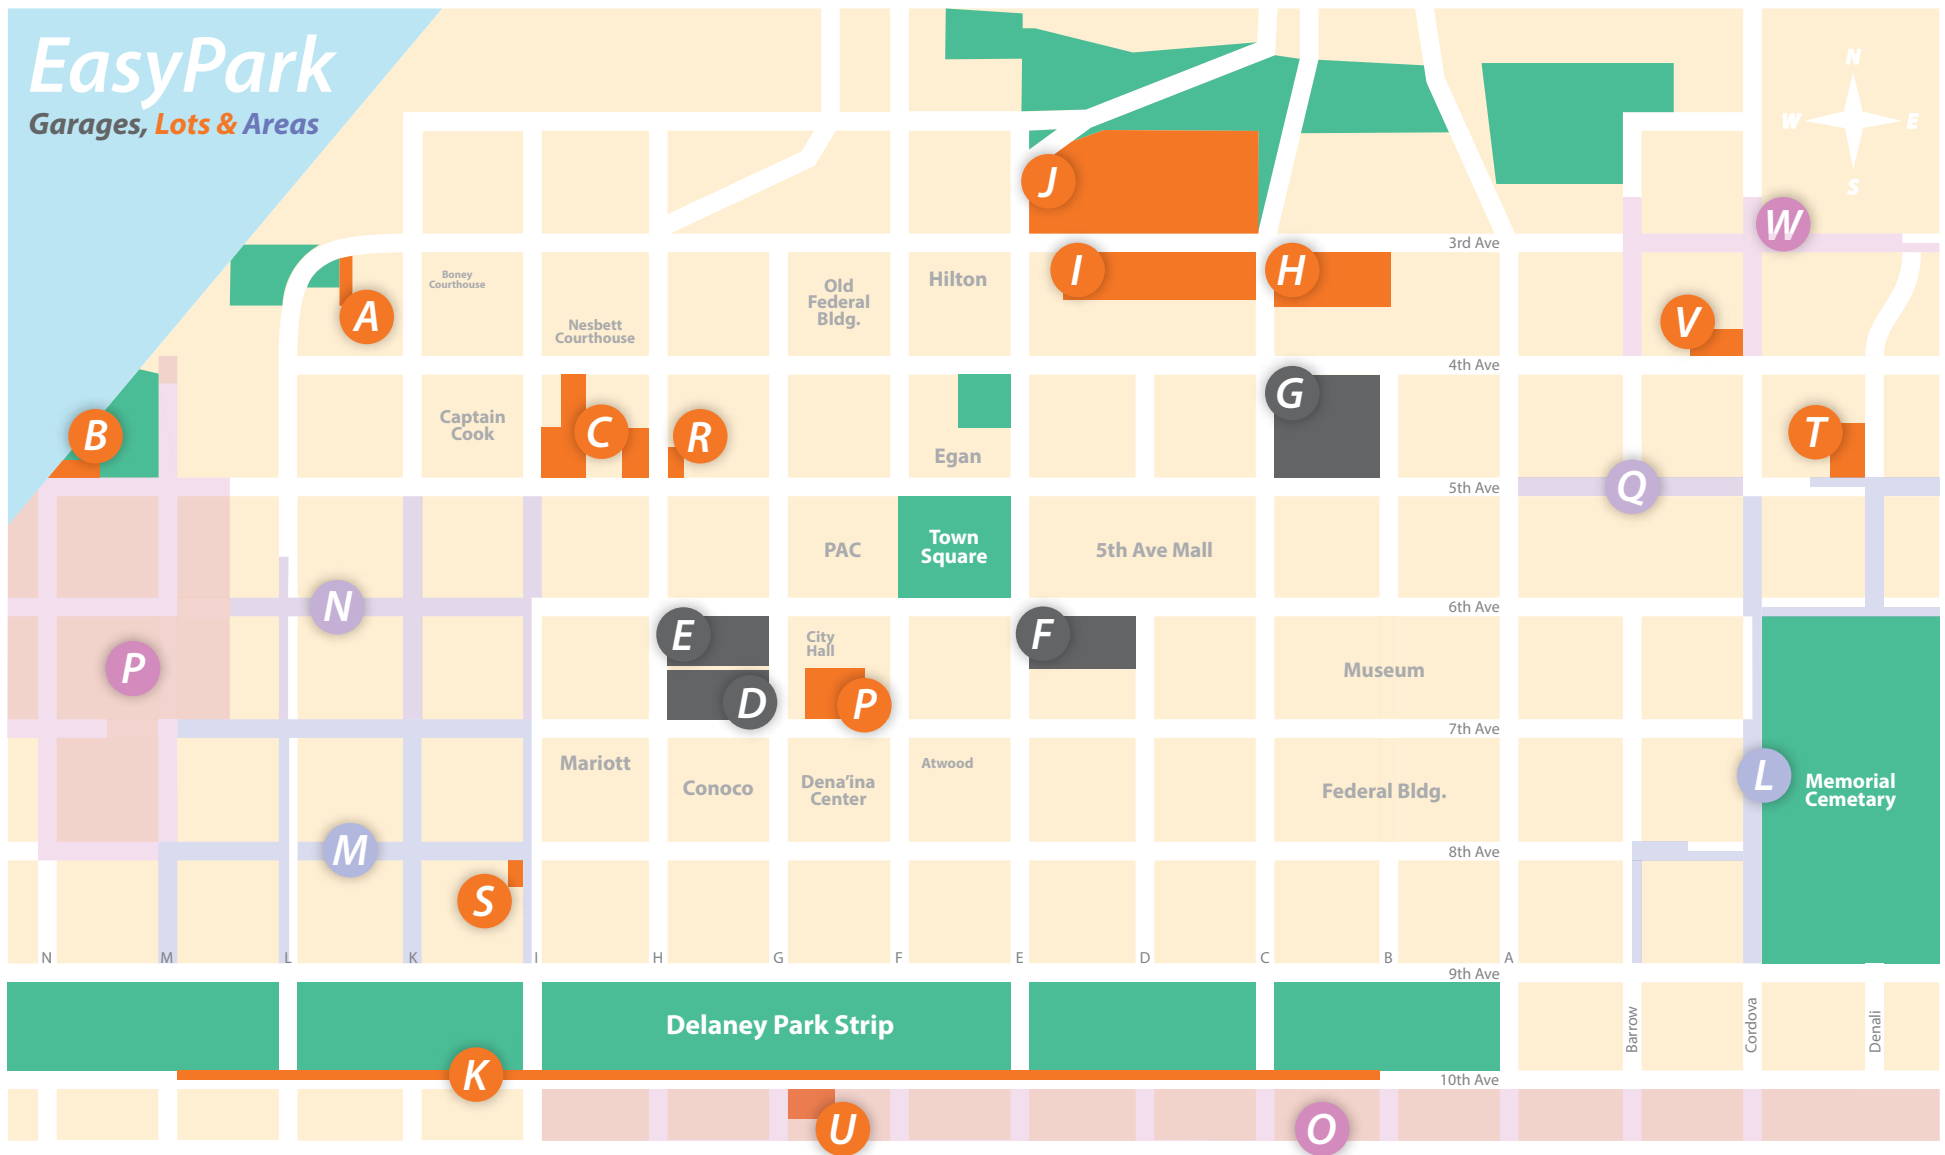

EasyPark

Garages, Lots & Areas

- | | | | | |
|--|---|--|--|--|
| <p>A 3rd & L Lot
Open 24 Hours.</p> | <p>F JCPenney Garage (6th & E)
Open 24 Hrs. Monthly Permits Available</p> | <p>K Park Strip (10th Ave)
FREE/Public: M-F, 5pm-8am, Sat/Sun 24 Hrs
Monthly Permits Available</p> | <p>P City Hall Lot (7th & F)
Public: M-F, 6pm-6am, Sat/Sun 24 Hrs</p> | <p>U 10th & G Lot
Monthly Permits Available</p> |
| <p>B Elderberry Park (5th & N)
Open 24 Hours.</p> | <p>G 5th & B St Garage
Open 24 Hrs. Monthly Permits Available</p> | <p>L Area 1 East
Open 24 Hrs. Monthly Permits Available</p> | <p>Q Area 2 East-Central
Open 24 Hrs. Monthly Permits Available</p> | <p>V Moose Lot (4th & Cordova)
Open 24 Hours</p> |
| <p>C Susitna Lot (5th & H)
Public: M-F, 5:30pm-7am, Sat/Sun 24 Hrs</p> | <p>H Sockeye Lot (3rd & C)
Open 24 Hrs. Monthly Permits Available</p> | <p>M Area 3 Southwest
Open 24 Hrs. Monthly Permits Available</p> | <p>R Glacier Lot (5th & H)
Public: M-F, 5:30pm-7am, Sat/Sun 24 Hrs</p> | <p>W Area 5
Open 24 Hours. Monthly Permits Available</p> |
| <p>D 7th & G St Garage
Open 24 Hrs. Monthly Permits Available</p> | <p>I Coho Lot (3rd & E)
Open 24 Hrs. Monthly Permits Available</p> | <p>N Area 4 Northwest
Open 24 Hrs. Monthly Permits Available</p> | <p>S 8th & I Lot
Public: M-F, 5:30pm-7am, Sat/Sun 24 Hrs</p> | |
| <p>E 6th & H St Garage
Open 24 Hrs. Monthly Permits Available</p> | <p>J Chinook Lot (3rd & E)
Open 24 Hrs. Monthly Permits Available</p> | <p>O Residential Areas
Yearly Permits & Guest Passes Available</p> | <p>T Denali Lot (5th & Denali)
Public: M-F, 5:30pm-7am, Sat/Sun 24 Hrs</p> | |