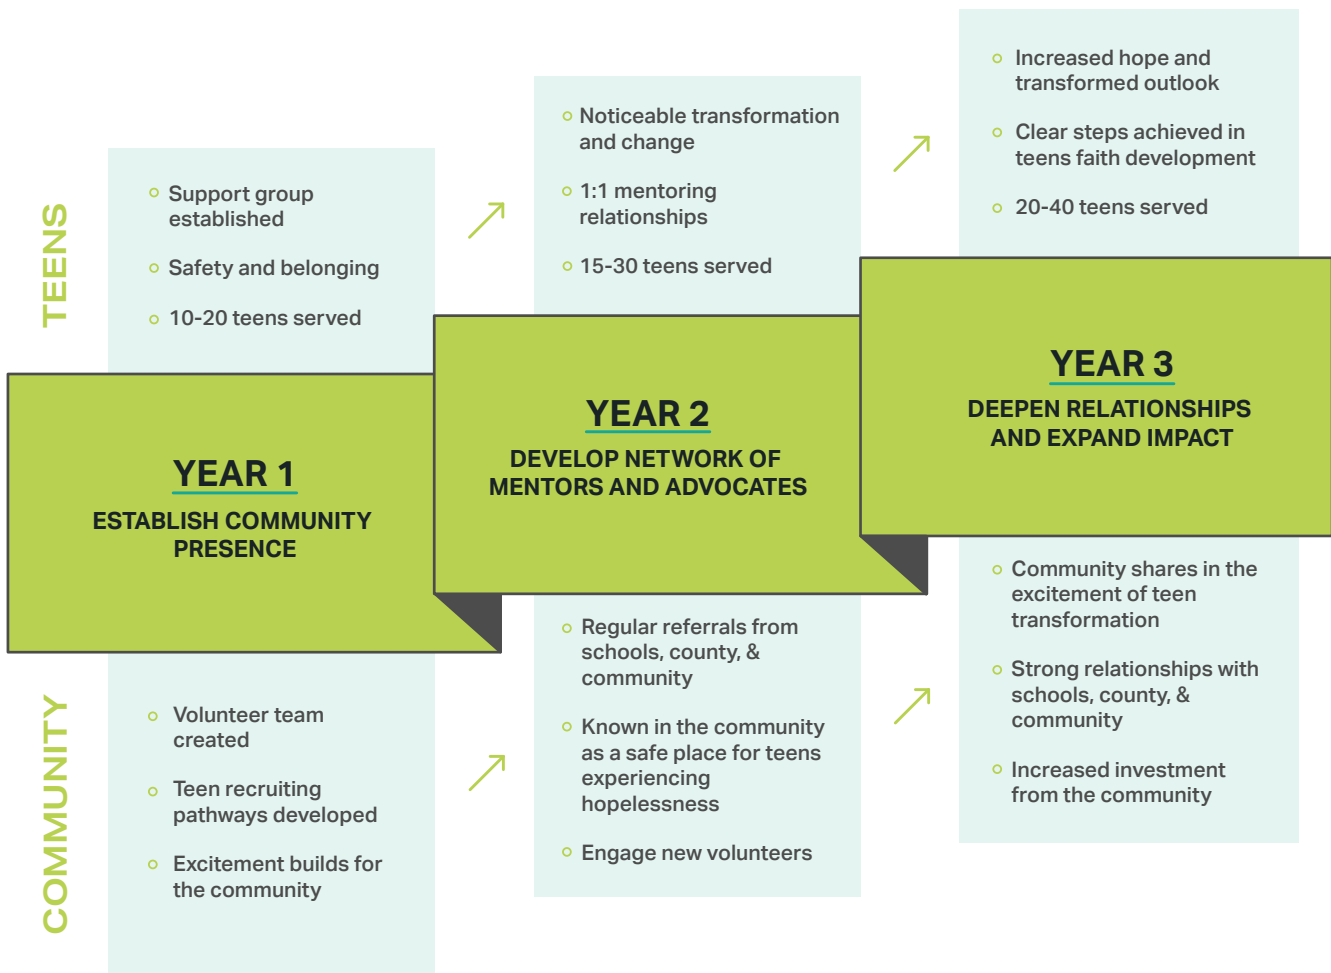

TreeHouse Partner Network

Over three years, you will see hope grow for both teens and your community. We'll walk you through each step.

TreeHouse Partner Network is an initiative of TreeHouse

TreeHouse has been serving teens for nearly four decades. Based in Minneapolis, TreeHouse partners with communities nationwide. Our mission is to end hopelessness among teens. Our vision is for every teen to be rooted in the living hope of Jesus—unleashing untold potential in communities everywhere.