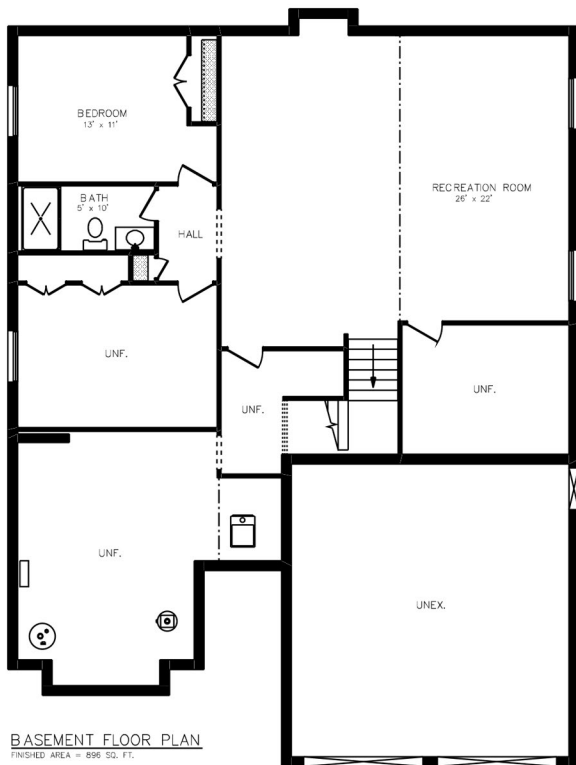

# WASAGA XL

TOTAL LENGTH x WIDTH  
44'-2" x 57'-4"

TOTAL LENGTH x WIDTH  
44'-2" x 57'-4"

YOUR VISION. OUR COMMITMENT.