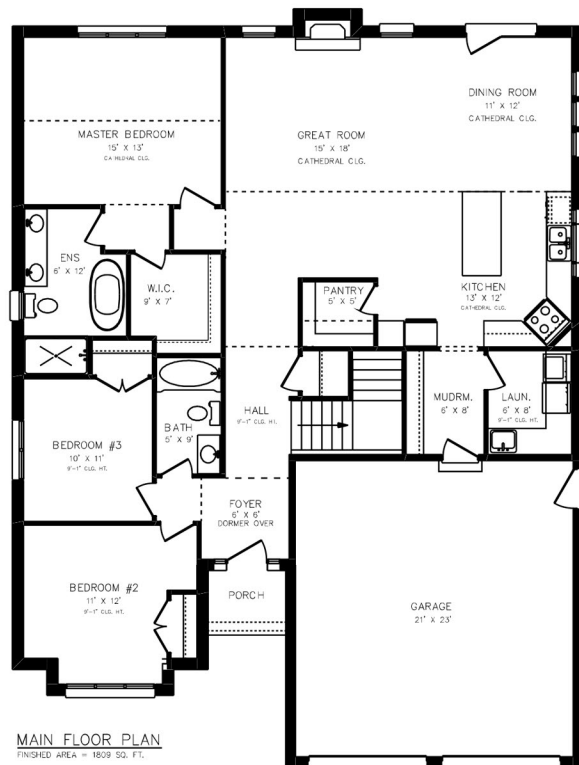

# WASAGA XL

TOTAL LENGTH x WIDTH  
44'-2" x 57'-4"

TOTAL LENGTH x WIDTH  
44'-2" x 57'-4"

YOUR VISION. OUR COMMITMENT.