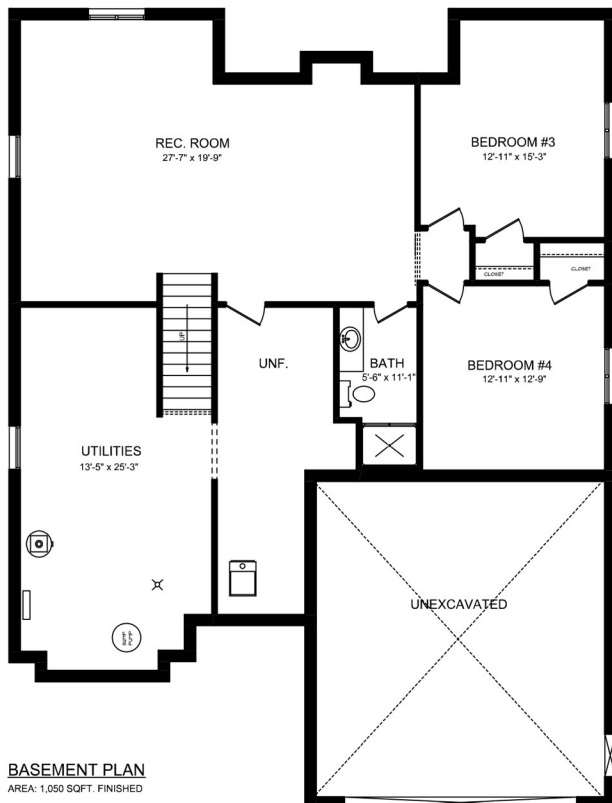

PARKVIEW III

TOTAL WIDTH x LENGTH
42'-4"W x 55'-10"L

YOUR VISION. OUR COMMITMENT.