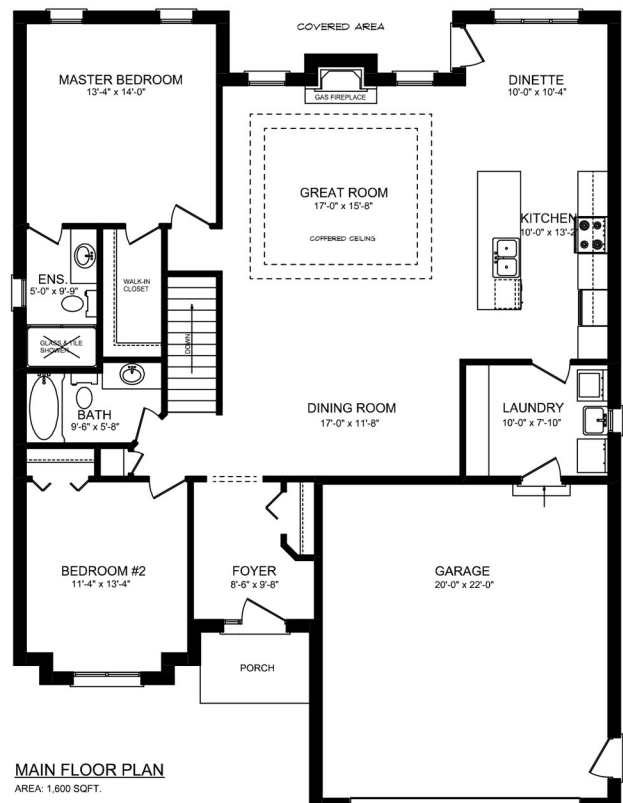

PARKVIEW III

TOTAL WIDTH x LENGTH
42'-4"W x 55'-10"L

YOUR VISION. OUR COMMITMENT.