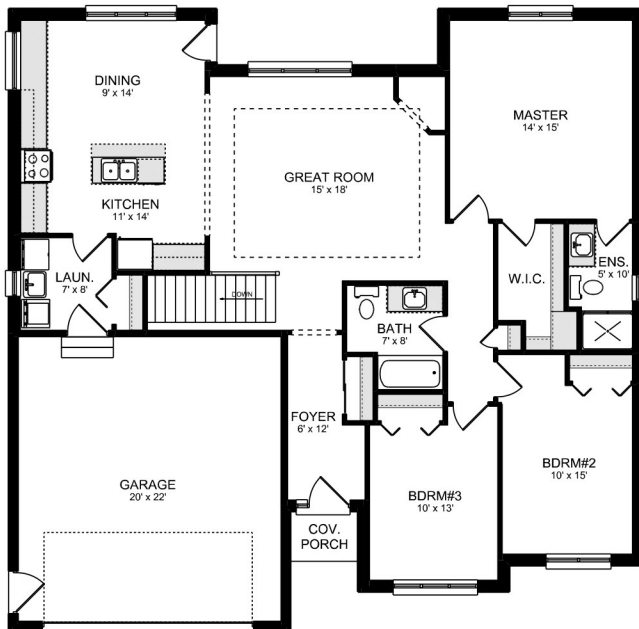

# MIRAGE

**MAIN FLOOR**  
1655 SQ.FT.

**BASEMENT PLAN**  
FINISHED: 802 SQ.FT.

YOUR VISION. OUR COMMITMENT.