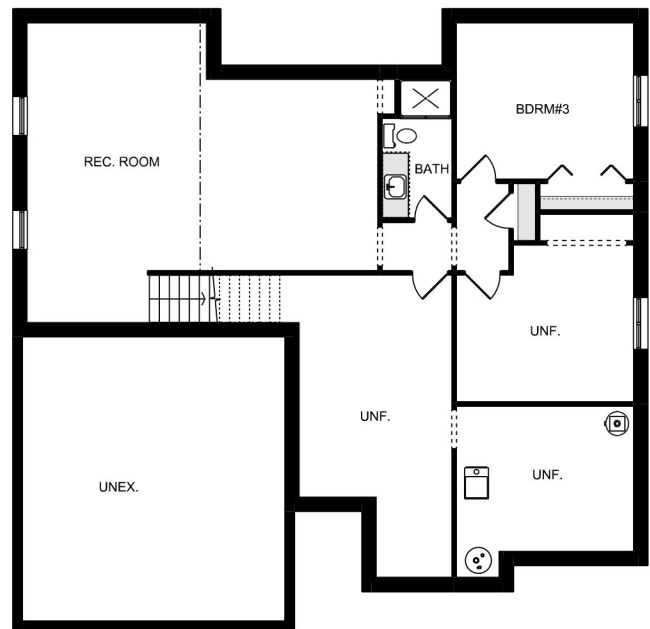

# MIRAGE

**MAIN FLOOR**  
1655 SQ.FT.

**BASEMENT PLAN**  
FINISHED: 802 SQ.FT.

YOUR VISION. OUR COMMITMENT.