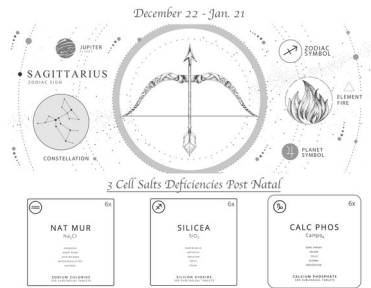

### **Silicea**

<https://store.secretenergy.com/product/silica-silicea/?ref=curtisheru>

Oct. 23 - Nov. 21 (Scorpio) +

### **Calcium Sulphate**

<https://store.secretenergy.com/product/calcium-sulphate-calc-sulph/?ref=curtisheru>

### **Calcium Phosphate**

<https://store.secretenergy.com/product/calcium-phosphate-calc-phos/?ref=curtisheru>

Nov. - 22 – Dec. 21 (Sagittarius) +

**Silicea**

<https://store.secretenergy.com/product/silica-silicea/?ref=curtisheru>