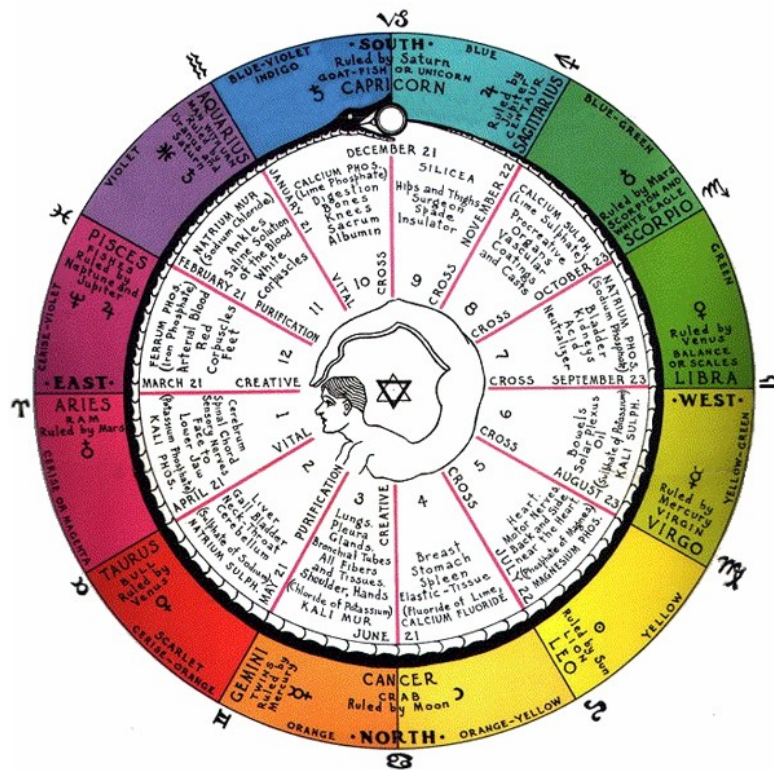

CELLSALTS

Cell Salt (3) Deficiencies by Earthday

Each new arrival is a miracle on Earth, from conception to berth. After ones 9 month travel with solely the Mother to depend on for nourishment and cell development, now one must actively replenish the remaining 3 cell salts to complete the Zodiacal procession. Base on your Earthday these are the three deficiency suggestions to replenish your temple.

Cell salts satisfy mineral imbalances in the body, stimulating the body's natural healing process. When your body lacks these important cell salts, you are more vulnerable to common health concerns. By replenishing them, your body is better prepared to treat illnesses and enjoy better overall wellness.

Hyland's Cell Salts are made unlike any other cell salt product, with unique tablets and powder (Bioplasma Sport) that dissolves almost instantly on the tongue.

ASTRO-CHEMICO-PHYSIOLOGICAL AND CHROMATIC CHART