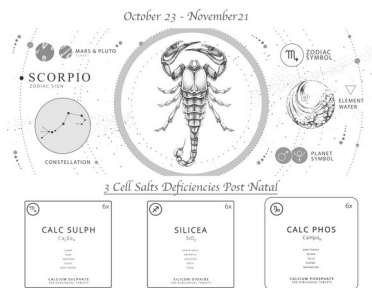

### **Calcium Sulphate**

<https://store.secretenergy.com/product/calcium-sulphate-calc-sulph/?ref=curtisheru>

Sept 23 - Oct. 22 (Libra) +

### **Natrium Phos**

<https://store.secretenergy.com/product/sodium-phosphate-nat-phos/?ref=curtisheru>

### **Silicea**

<https://store.secretenergy.com/product/silica-silicea/?ref=curtisheru>

Oct. 23 - Nov. 21 (Scorpio) +