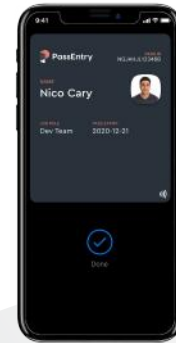

How It Works

Ticket holders simply present their digital ticket to you as they would a normal paper ticket. For advanced verification, the NFC digital pass can be used in conjunction with a PassEntry reader - Physical passes can of course still be used.

Benefits

Eliminate ticket loss / damage

- Unlike physical tickets, digital tickets cannot be lost or damaged

Eliminate ticket fraud

- Ability to utilise mobile phone security (Face-recognition, Pin, Fingerprint) before access to ticket

No App installation

- PassEntry tickets are accessible natively within iOS and Android devices

Cost and time effective

- Digital tickets can be issued electronically saving time and lowering costs associated with distribution of physical tickets