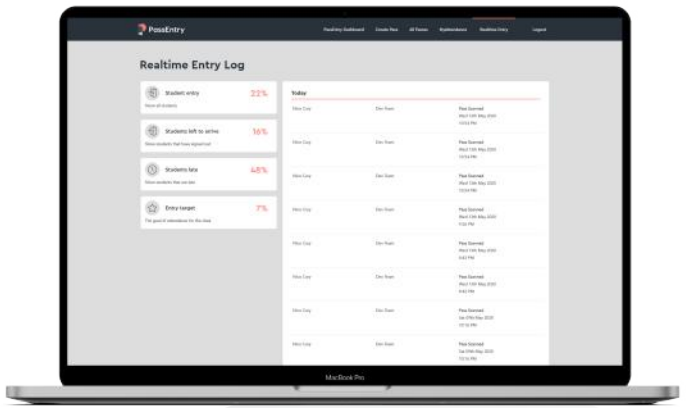

Digital Ticket
(powered by PassEntry)

Visual verification or verification
via PassEntry Reader

PassEntry Dashboard
(works with third party register)

Environmentally friendly

- Eliminate paper usage and wastage

Unlock new ways of engagement

- Send push notifications to your attendees

Frictionless entry

- Reduce the queue times to get into a venue

PassEntry Tickets

Event organisers can issue PassEntry tickets to attendees via PassEntry's Dashboard or pre-existing platforms.

From within the PassEntry Dashboard, event organisers can issue, edit, revoke and view event metrics in addition to sending powerful custom notifications.

The Hardware

For added security, PassEntry tickets are validated using our readers.