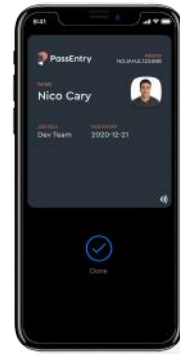

How It Works

Students simply present their PassEntry digital passes* to readers to mark attendance saving teachers and lecturers from time consuming manual roll calls.

Student timetables and electronic registers instantly reflect check-ins which can be interrogated by administrators for report generation.

Secure

- Avoid proxy attendance

Safe

- Alert institutions and parents of absence

Identify Absentees

- Realtime absentee reporting

PassEntry NFC Wallet Pass
(Mobile or physical)

PassEntry Reader

PassEntry Dashboard
(works with third party register)

PassEntry

The Software

PassEntry dashboard integrates seamlessly with third party scheduling and registration programs.

PassEntry is both iOS and Android compatible.