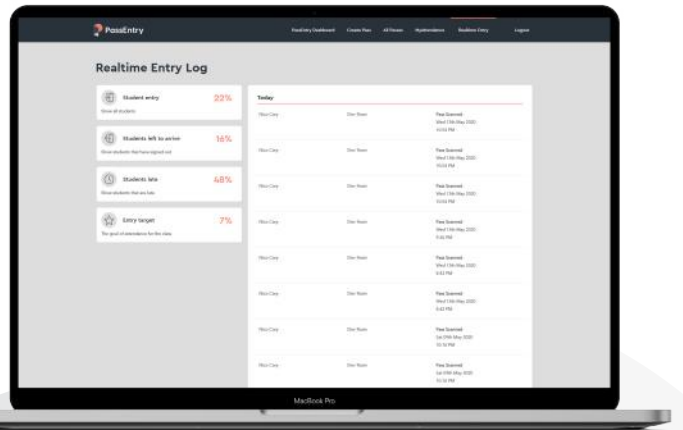

PassEntry Dashboard
(works with third party register)

PassEntry

The Software

PassEntry dashboard integrates seamlessly with third party scheduling and registration programs.

PassEntry is both iOS and Android compatible.