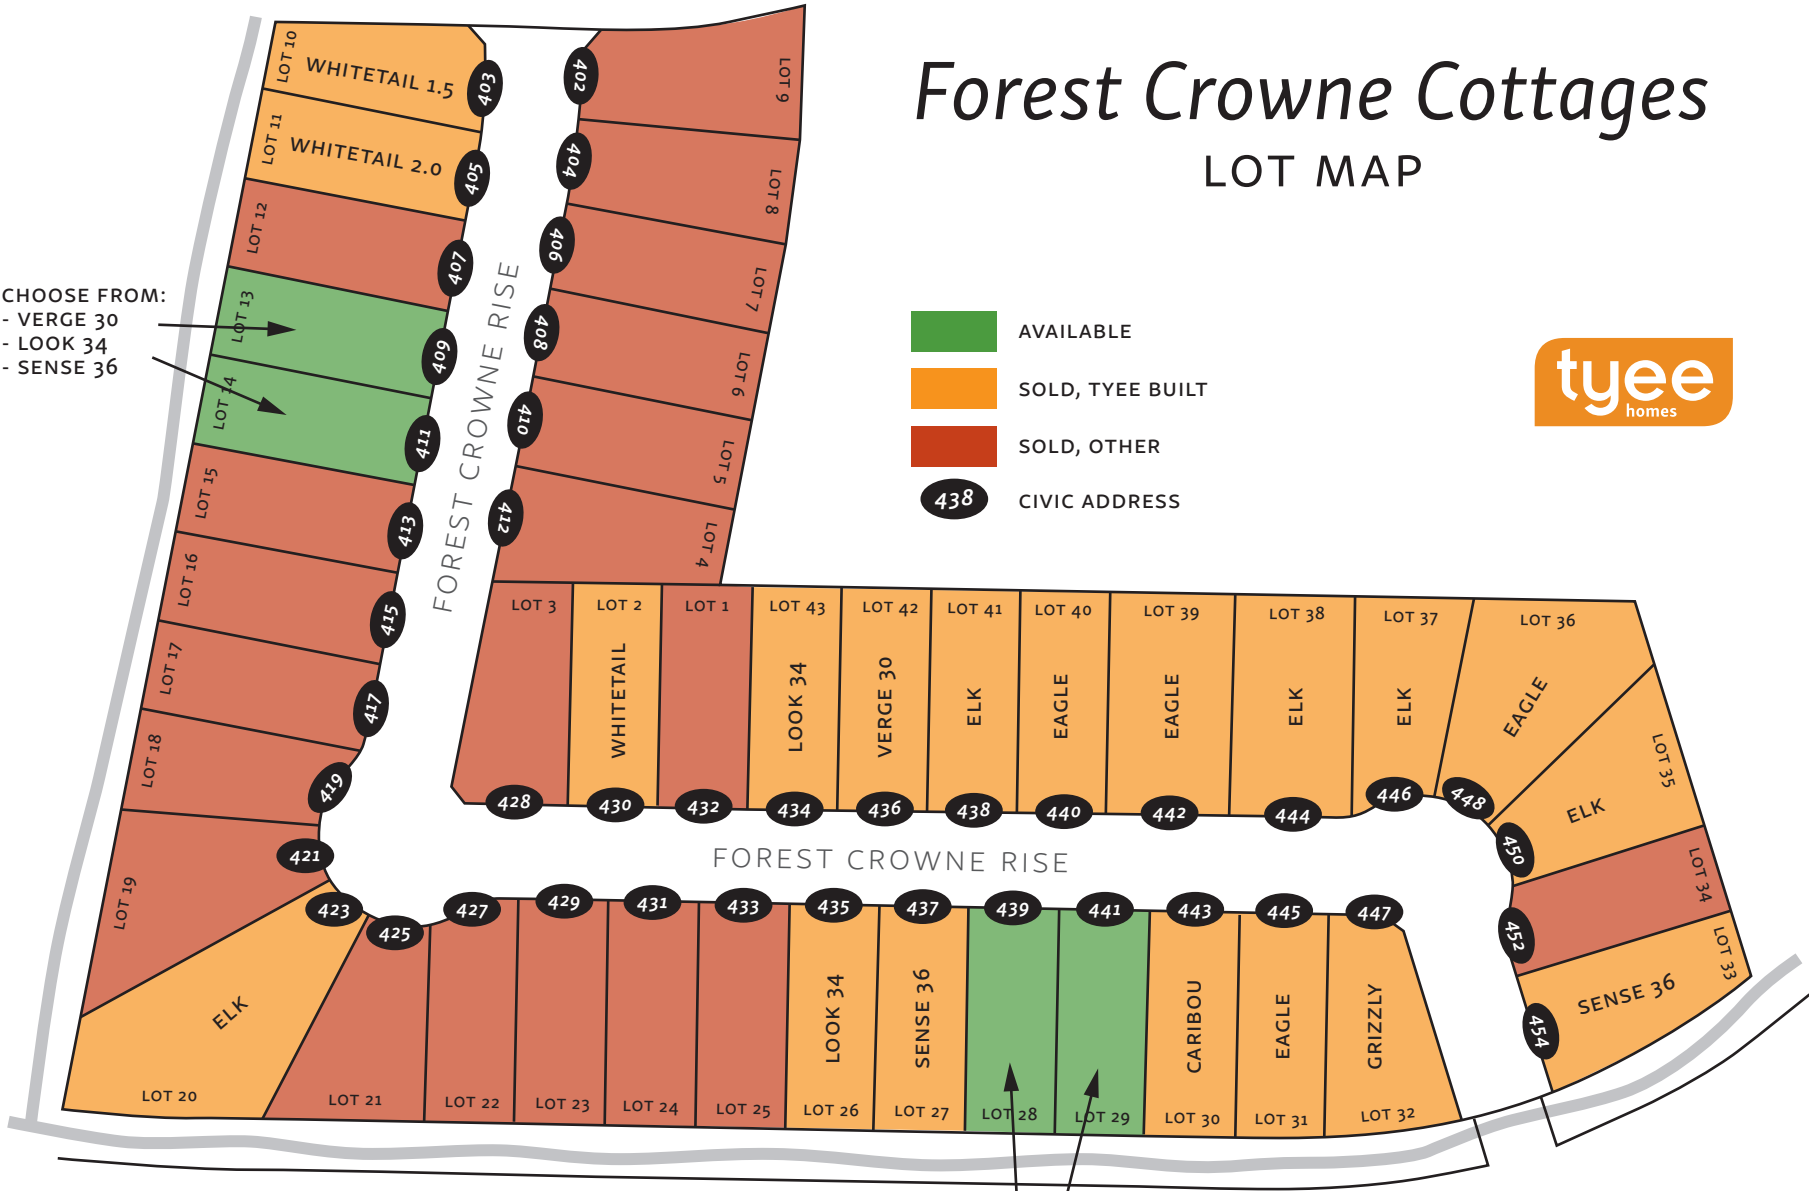

Forest Crowne Cottages

LOT MAP

CHOOSE FROM:
 - VERGE 30
 - LOOK 34
 - SENSE 36

- AVAILABLE
- SOLD, TYEE BUILT
- SOLD, OTHER
- 438 CIVIC ADDRESS

CHOOSE FROM:
 - ELK
 - EAGLE