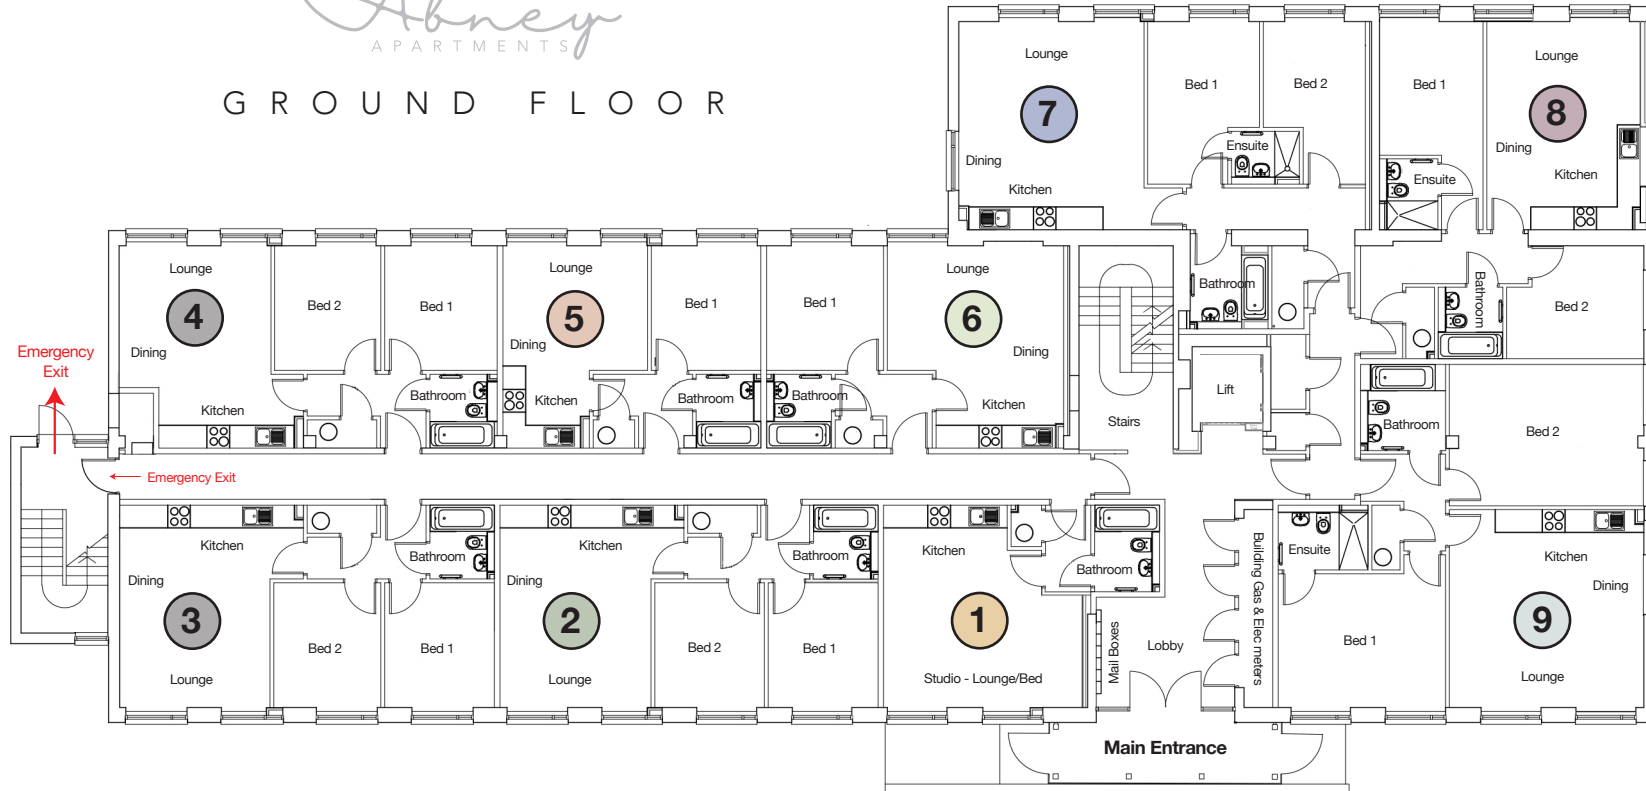

GROUND FLOOR

APARTMENT - 1

Kitchen/Lounge/Bed **5.35m x 5.24m**  
17'7" x 17'2"

Bathroom **2.28m x 1.71m**  
7'6" x 5'7"

APARTMENTS - 5, 14, 23

Kitchen/Dining/Lounge **5.35m x 3.82m**  
17'7" x 12'6"

Bed 1 **3.30m x 2.90m**  
10'10" x 9'6"

Bathroom **1.95m x 1.71m**  
6'5" x 5'7"

APARTMENTS - 6, 15, 24

Kitchen/Dining/Lounge **5.46m x 4.66m**  
17'11" x 15'3"

Bed 1 **3.30m x 3.09m**  
10'10" x 10'2"

Bathroom **1.95m x 1.71m**  
6'5" x 5'7"

FIRST FLOOR

APARTMENTS - 2, 11, 20

Kitchen/Dining/Lounge **5.35m x 4.86m**  
17'7" x 15'11"  
Bed 1 **3.30m x 2.90m**  
10'10" x 9'6"  
Bed 2 **3.30m x 2.90m**  
10'10" x 9'6"  
Bathroom **1.95m x 1.71m**  
6'5" x 5'7"

APARTMENTS - 10, 19

Kitchen/Dining/Lounge **5.89m x 4.09m**  
19'4" x 13'5"  
Bed 1 **3.79m x 3.78m**  
12'5" x 12'5"  
Ensuite (Bed 1) **2.02m x 1.80m**  
6'8" x 5'11"  
Bed 2 **3.75m x 3.33m**  
12'4" x 10'11"  
Bathroom **2.02m x 1.91m**  
6'8" x 6'3"