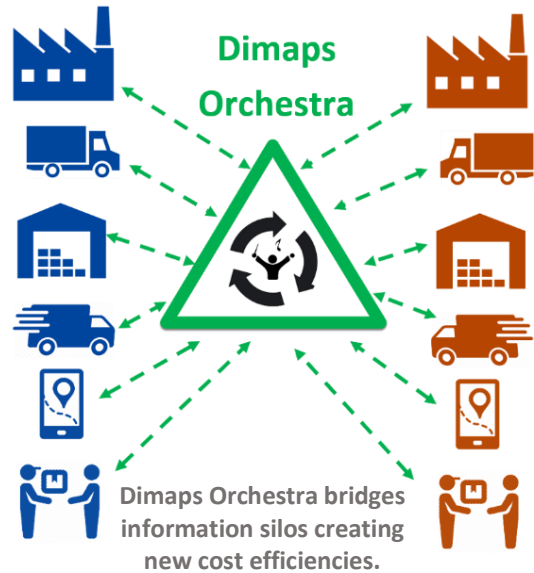

Dimaps Orchestra is ready to work in concert with your current logistics systems so your company can perform at the highest level.

We are **Dimaps**, a software company from Denmark with expertise in precision distribution and navigation. Last year, our local knowledge software guided more than **1.4 billion on-time deliveries** throughout Europe.

The Problem: Logistics information silos prevent the flow of data needed for consistently precise deliveries. These disconnected information silos put your business at risk with outcomes that include poor customer service, missed deliveries and lost business.

Our Solution: Dimaps Orchestra is an open, intelligent data platform that bridges information silos across your business. Orchestra streamlines your current logistics systems by importing live and historical delivery data via event-driven communication to create a global view of your business. Our cloud-based software modules are easy to add on to your existing infrastructure to deliver immediate benefits.