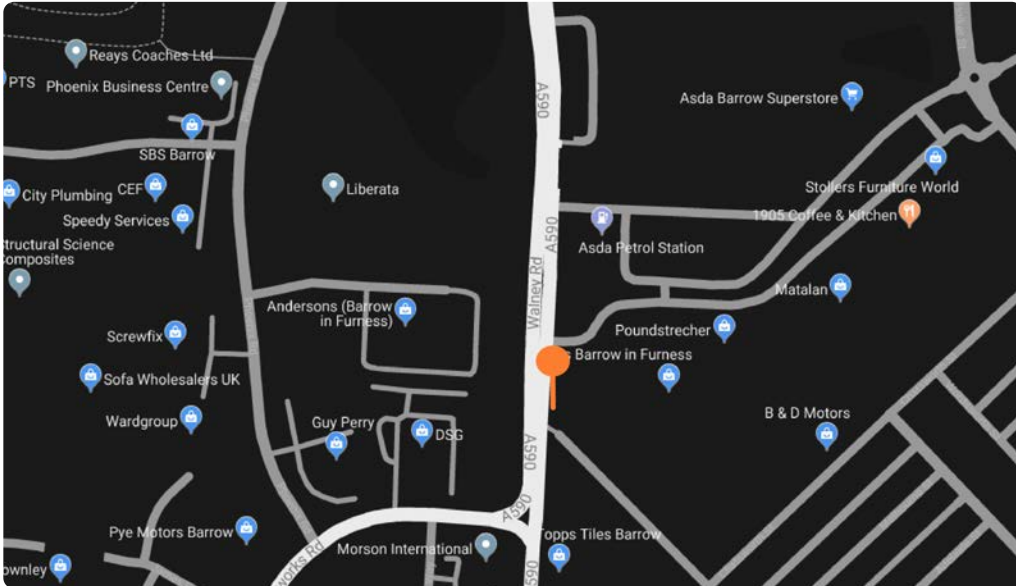

## Site Address

A590 Walney Road Retail Park,  
Barrow in Furness  
LA14 2UG

## Latitude

54.120273

## Longitude

- 3.237971

## DFT Daily Traffic

20,445

(<https://roadtraffic.dft.gov.uk/manualcountpoints/29014>)