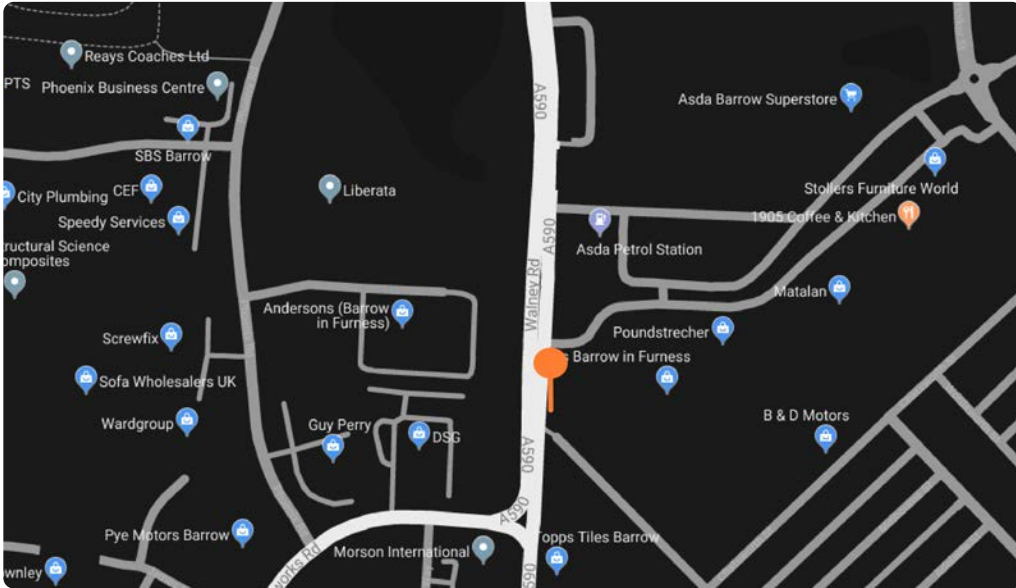

Barrow in Furness

A590 WALNEY ROAD

Panel 2

Site Address

A590 Walney Road Retail Park,
Barrow in Furness
LA14 2UG

Latitude

54.120273

Longitude

- 3.237971

DFT Daily Traffic

20,445

(<https://roadtraffic.dft.gov.uk/manualcountpoints/29014>)