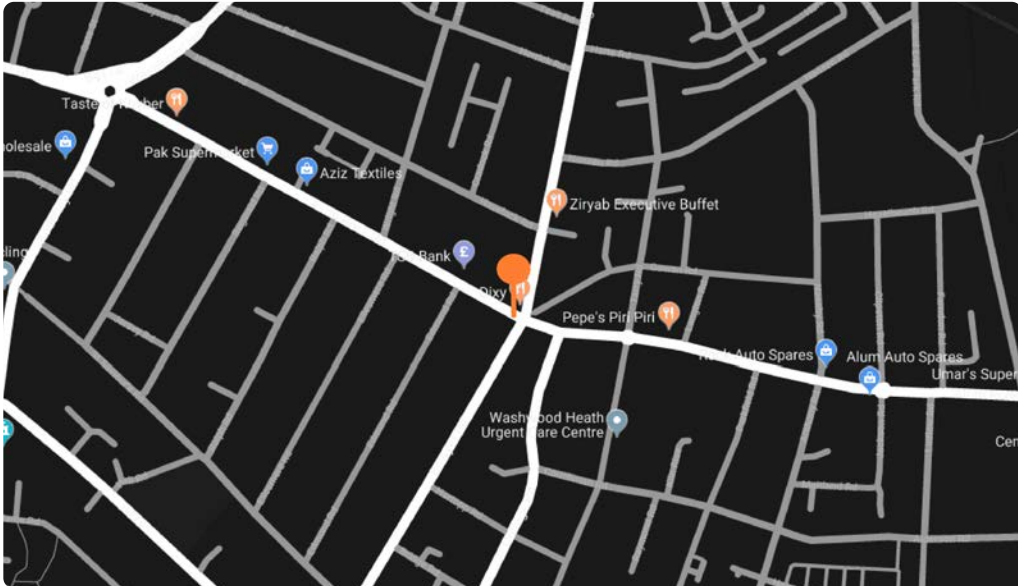

Birmingham

ALUM ROCK ROAD

Site Address

Alum Rock Road/Bowyer Road
Birmingham
B8 1NJ

Latitude

52.488919

Longitude

-1.851399

DFT Daily Traffic

8,190

(<https://roadtraffic.dft.gov.uk/manualcountpoints/990415>)