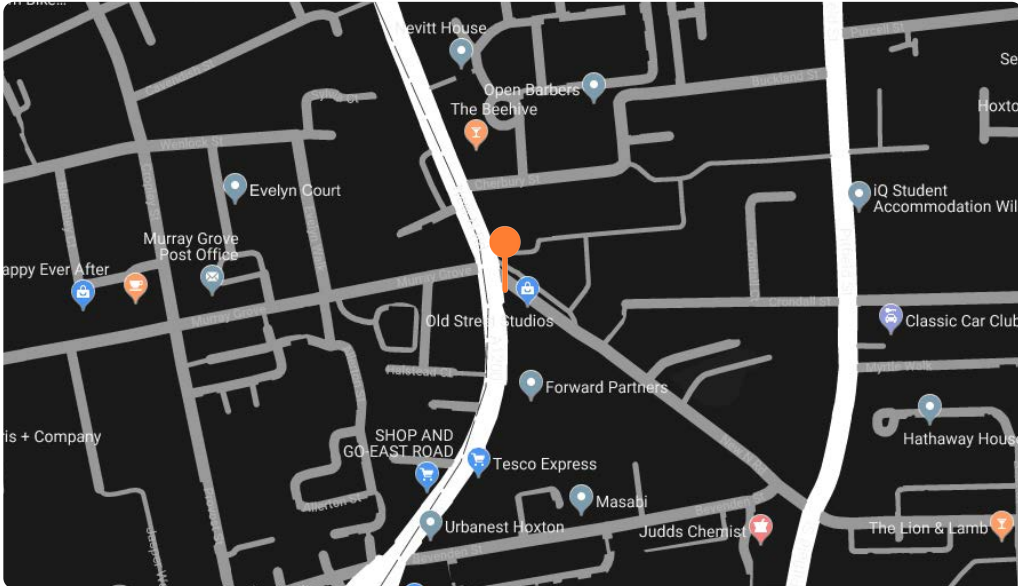

London

NEW NORTH ROAD

Site Address

A1200 East road/55 New North Road
Islington
N1 7QS

Latitude

51.531096

Longitude

-0.086181

DFT Daily Traffic

14,557

(<https://roadtraffic.dft.gov.uk/manualcountpoints/48540>)