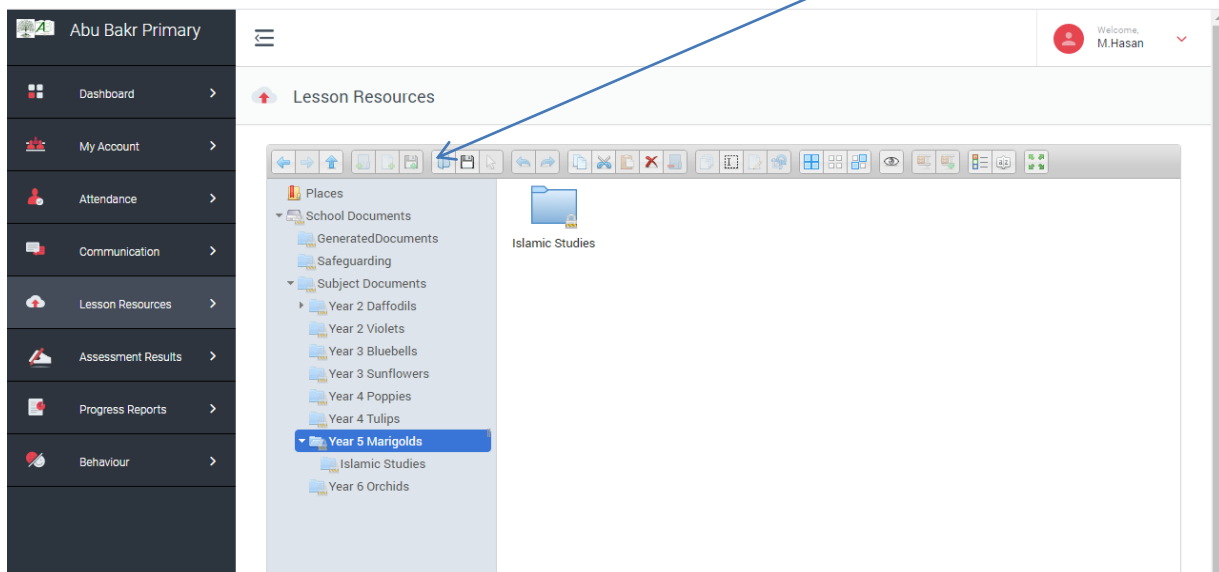

4. You will be directed to the Dashboard Overview

5. Please click on the 3 arrows and select Lesson Resources

6. Click on **Subject Documents** and the **Year group** your child belongs to

7. To access any of the documents in the folder, please click on the **open document icon** or **right click** and select **open document**

8. Select the document in the folder either by clicking on **open document icon** or **right click** and select **open document**

9. You can either print the document or the information sheet, or complete the answers in your subject specific homework book.