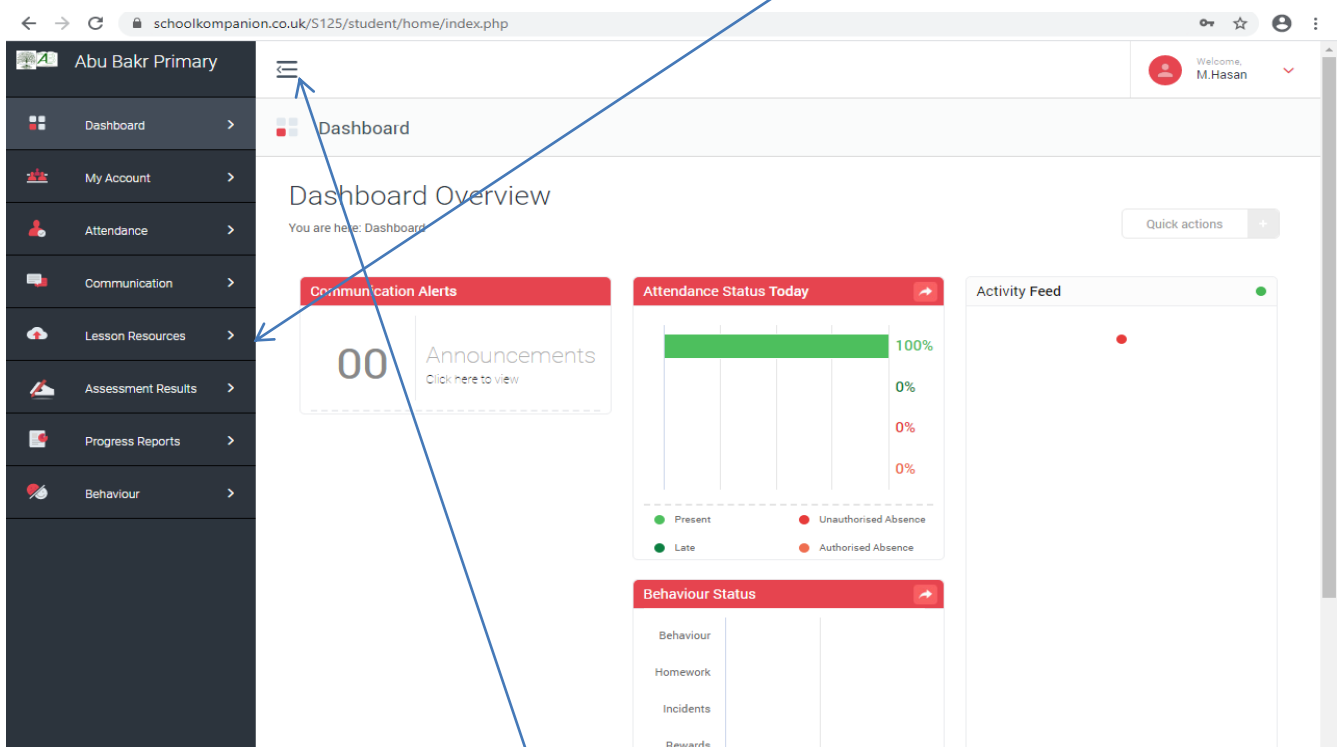

How to Access HUB From Home (formerly known as School Kompanion - KSM)

1. <https://schoolkompanion.co.uk/> - You will be directed to the HUB log in page
2. Log in: **Realm Code: S125**

3. Complete the Username and Password – this will have been provided to your child and written in their planner.

4. You will be directed to the Dashboard Overview

5. Please click on the 3 arrows and select Lesson Resources

6. Click on **Subject Documents** and the **Year group** your child belongs to

7. To access any of the documents in the folder, please click on the **open document icon** or **right click** and select **open document**

8. Select the document in the folder either by clicking on **open document icon** or **right click** and select **open document**

9. You can either print the document or the information sheet, or complete the answers in your subject specific homework book.