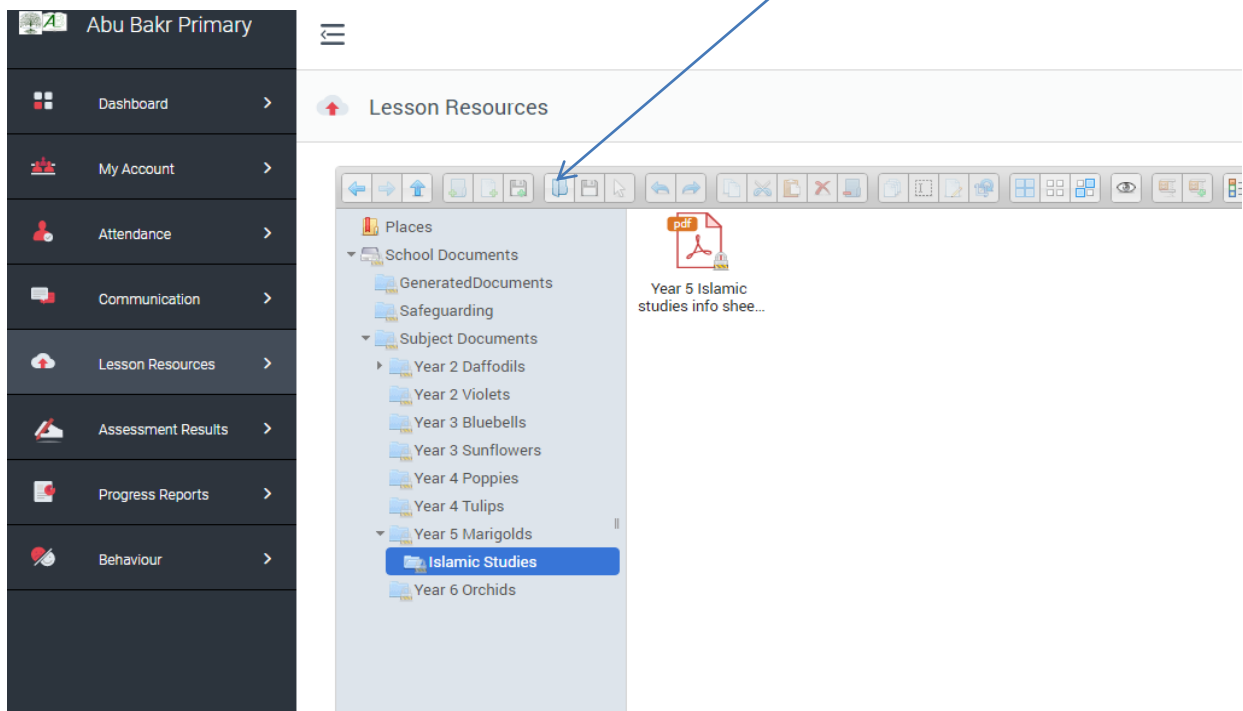

4. You will be directed to the Dashboard Overview

5. Please click on the 3 arrows and select Lesson Resources

6. Click on **Subject Documents** and the **Year group** your child belongs to

7. To access any of the documents in the folder, please click on the **open document icon** or **right click** and select **open document**

8. Select the document in the folder either by clicking on **open document icon** or **right click** and select **open document**

9. You can either print the document or the information sheet, or complete the answers in your subject specific homework book.