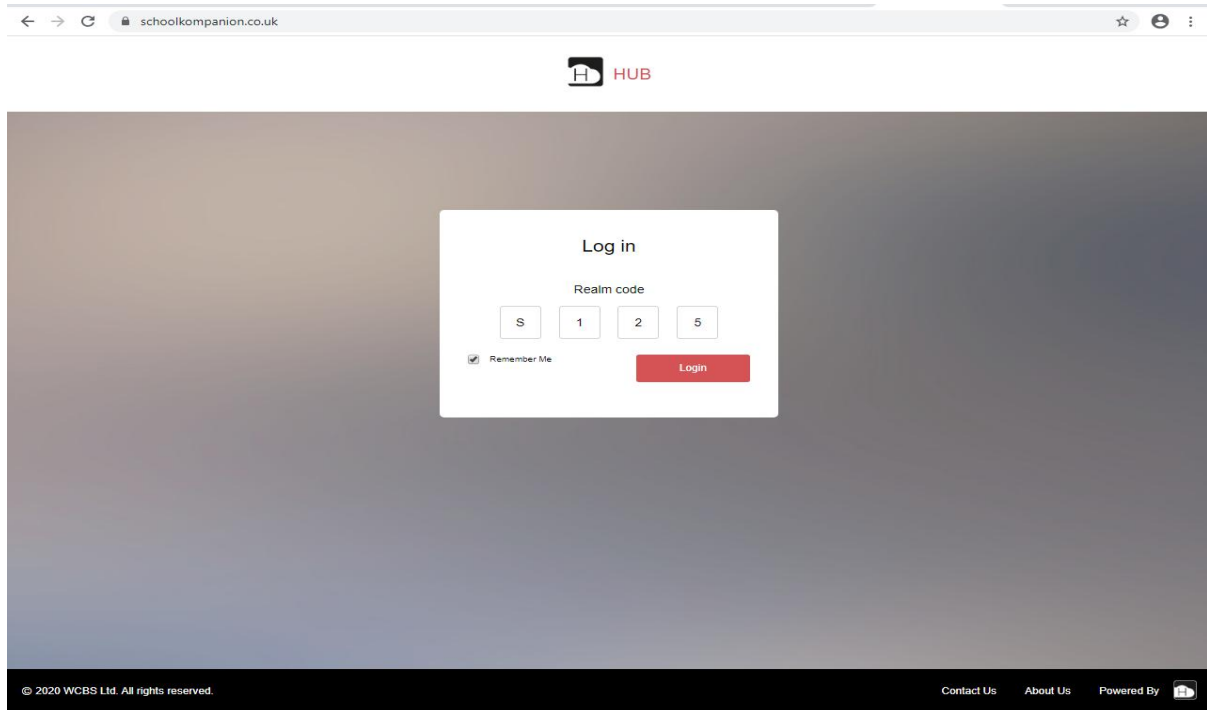

How to Access HUB From Home (formerly known as School Kompanion - KSM)

1. <https://schoolkompanion.co.uk/> - You will be directed to the HUB log in page
2. Log in: **Realm Code: S125**

3. Complete the Username and Password – this will have been provided to your child and written in their planner.