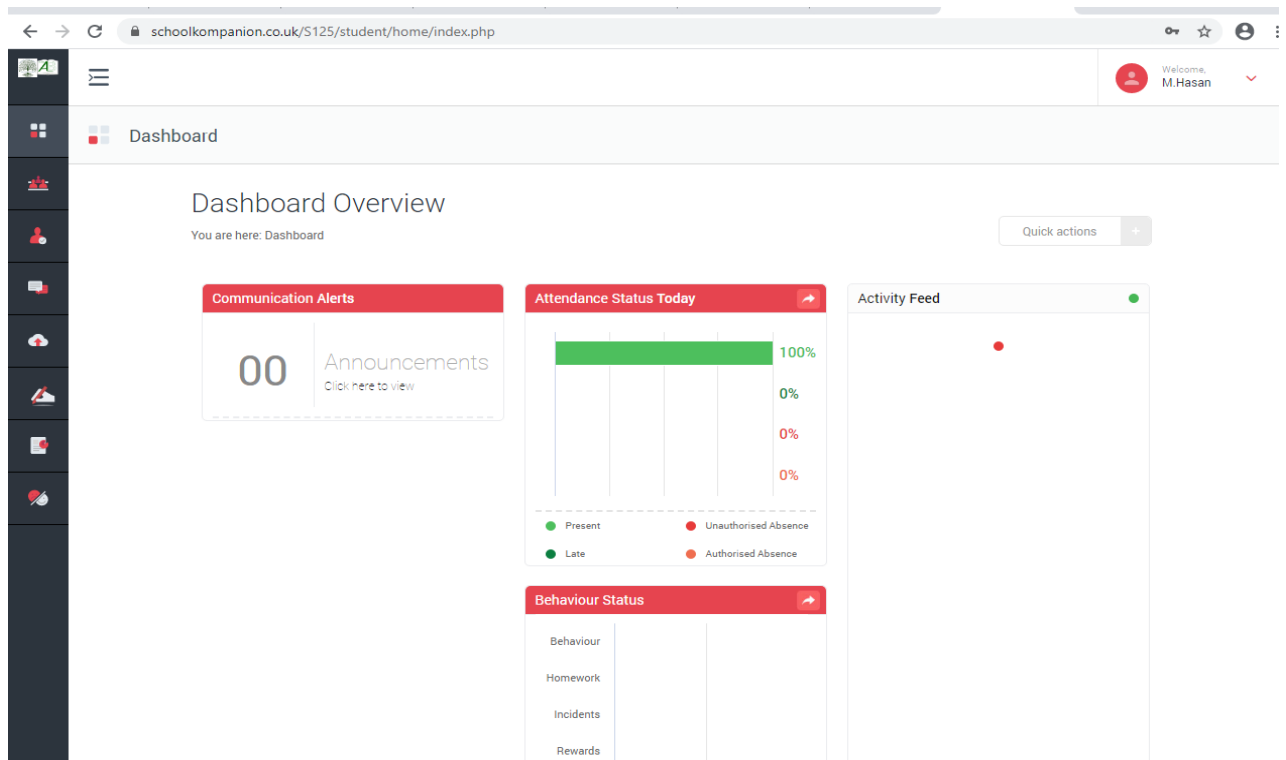

How to Access HUB From Home (formerly known as School Kompanion - KSM)

1. <https://schoolkompanion.co.uk/> - You will be directed to the HUB log in page
2. Log in: **Realm Code: S125**

3. Complete the Username and Password – this will have been provided to your child and written in their planner.

4. You will be directed to the Dashboard Overview

5. Please click on the 3 arrows and select Lesson Resources

6. Click on **Subject Documents** and the **Year group** your child belongs to

7. To access any of the documents in the folder, please click on the **open document icon** or **right click** and select **open document**