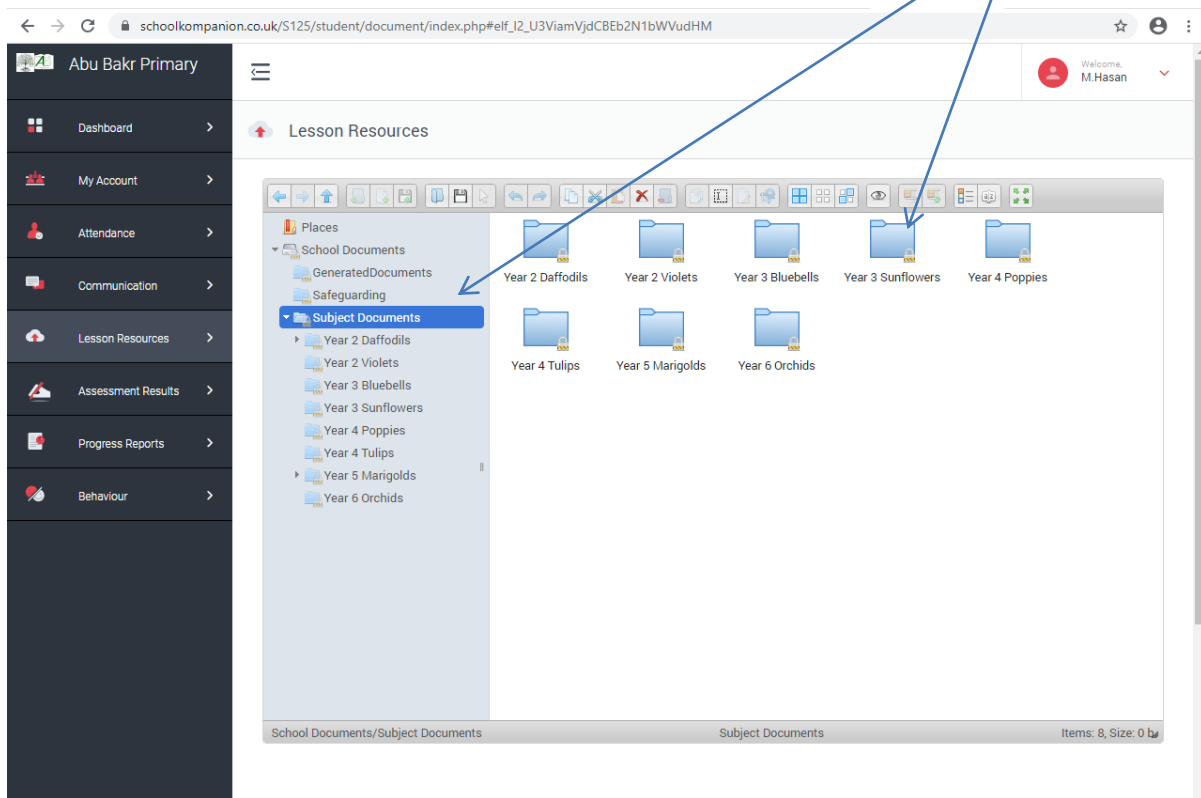

How to Access HUB From Home (formerly known as School Kompanion - KSM)

1. <https://schoolkompanion.co.uk/> - You will be directed to the HUB log in page
2. Log in: **Realm Code: S125**

3. Complete the Username and Password – this will have been provided to your child and written in their planner.

4. You will be directed to the Dashboard Overview

5. Please click on the 3 arrows and select Lesson Resources

6. Click on **Subject Documents** and the **Year group** your child belongs to

7. To access any of the documents in the folder, please click on the **open document icon** or **right click** and select **open document**