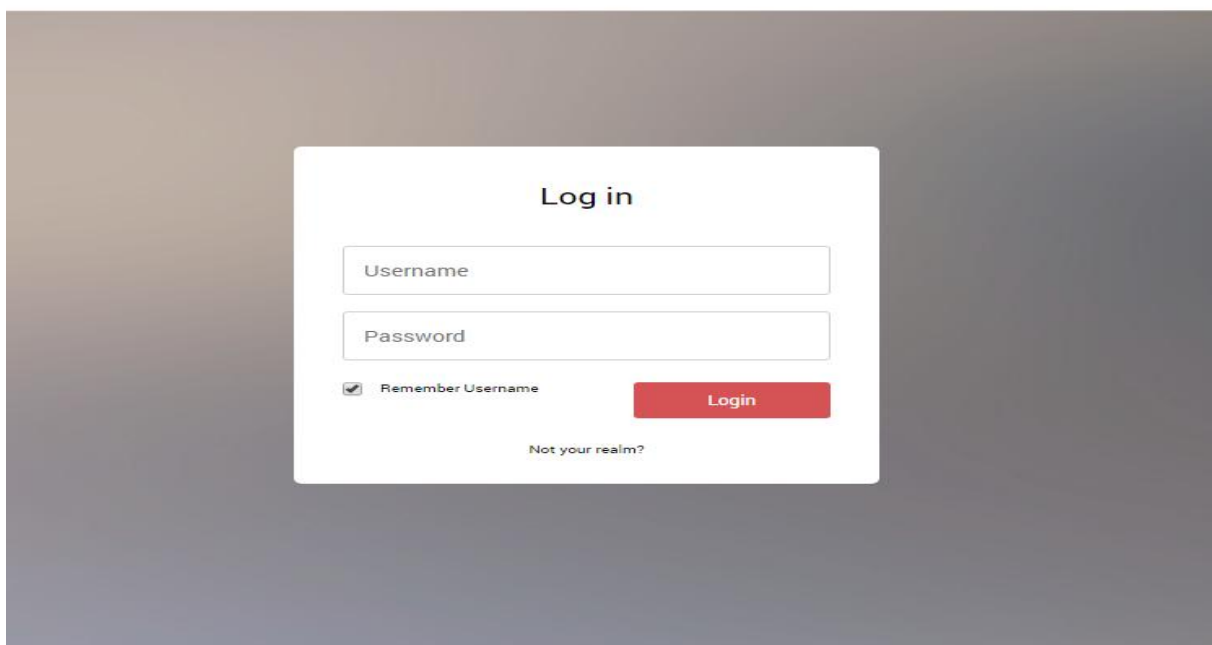

How to Access HUB From Home (formerly known as School Kompanion - KSM)

1. <https://schoolkompanion.co.uk/> - You will be directed to the HUB log in page
2. Log in: **Realm Code: S125**

3. Complete the Username and Password – this will have been provided to your child and written in their planner.