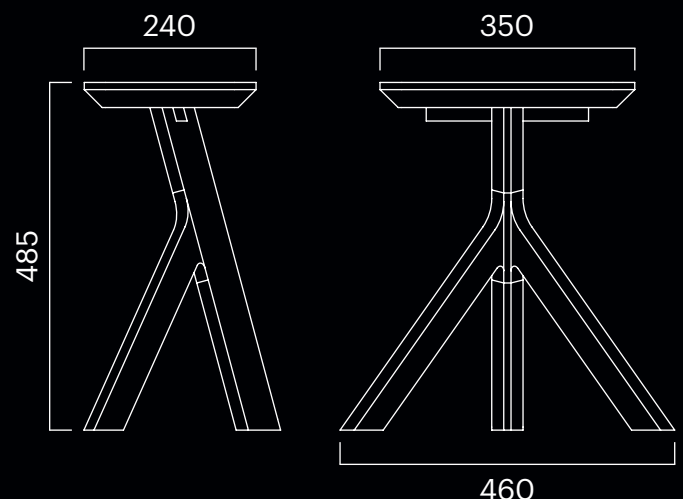

The stool size and height have been carefully calibrated to provide a reassuring and balanced seating experience for the user.

Use LS01 as a short stool, as a beautiful pedestal for a handbag or vase, or stand it alone as a sculptural element in your space. You'll discover the LS01 works seamlessly into various home and office environments.

Materials

Oak or Macrocarpa
Price may vary.

Finishes

Natural *
Custom finishes available on request.
Surcharge may apply. *

* Suitable for outdoor use.

Dimensions

The LS01 stool combines Nico's signatures in one design: sweeping form, absence of hardware, and beautiful wood fabrication. Designed as though it were carved out of a single wood block, LS01 translates its underlying beauty and deceptive simplicity through its structure.