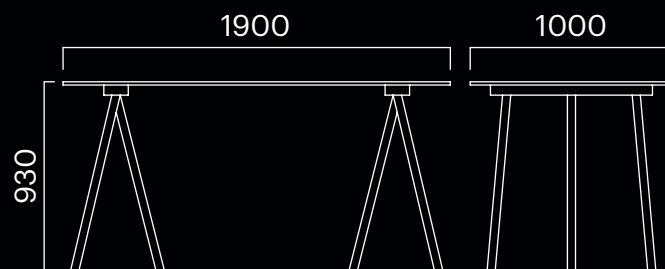

Composed of a slim table top and a pair of angled legs, TT01 is designed to disassemble with ease. The legs are fixed into holding blocks, which easily slot into matching negative spaces on the underside of the table. Through its versatility and sturdiness, TT01 easily accommodates a number of different environments.

Materials

Oak ply tabletop
Oak trestle legs

Finishes

Natural *
Custom finishes available on request.
Surcharge may apply. *

* Suitable for outdoor use.

Dimensions

The TT01 table is a modern take on the classic trestle table – an exploration of its simple silhouette and nature of convenience. The angular lines created by the legs are balanced through the horizontal plane of the table top, retaining visual balance in the design.