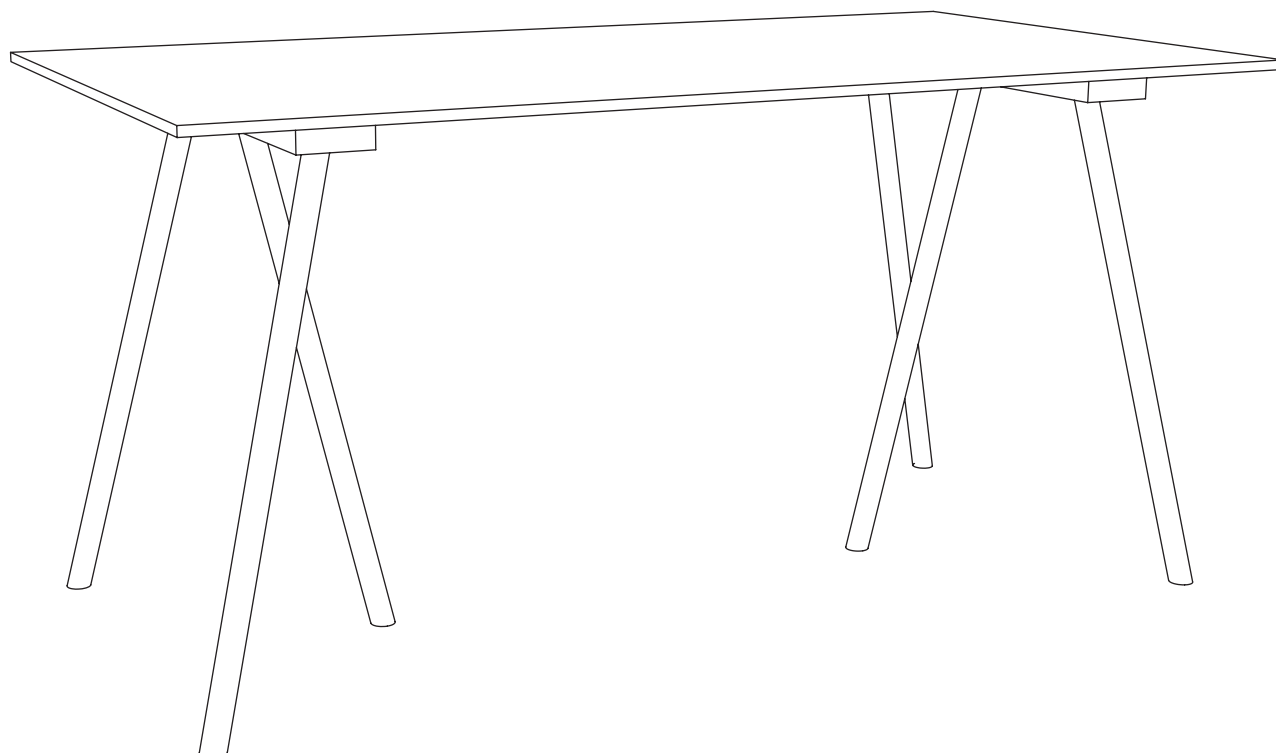

The TT01 table is a modern take on the classic trestle table – an exploration of its simple silhouette and nature of convenience. The angular lines created by the legs are balanced through the horizontal plane of the table top, retaining visual balance in the design.

Composed of a slim table top and a pair of angled legs, TT01 is designed to disassemble with ease. The legs are fixed into holding blocks, which easily slot into matching negative spaces on the underside of the table. Through its versatility and sturdiness, TT01 easily accommodates a number of different environments.

Materials

Oak ply tabletop
Oak trestle legs

Finishes

Natural *
Custom finishes available on request.
Surcharge may apply. *

* Suitable for outdoor use.

Dimensions

The TT01 table is a modern take on the classic trestle table – an exploration of its simple silhouette and nature of convenience. The angular lines created by the legs are balanced through the horizontal plane of the table top, retaining visual balance in the design.