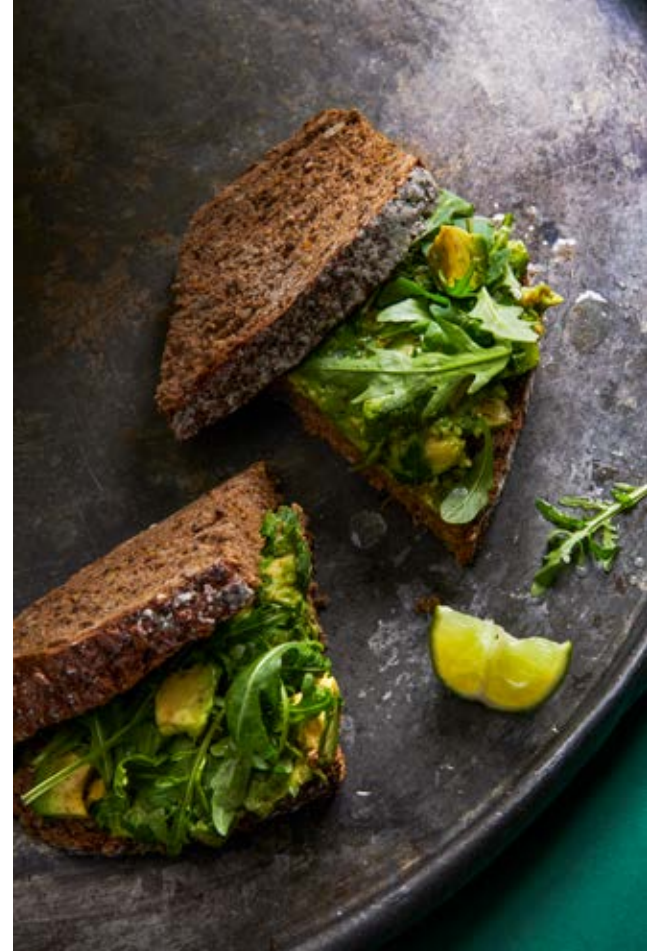

morning

morning

quick start

9,5 pp

juice of the day 25cl
granola bowl, yogurt & fruits

full kick start

12,5 pp

juice of the day 25cl
granola bowl, yogurt & fruits
toast avocado, sea salt & lime

+ bakery item of the day

3,5 pp

cinnamon roll, oats bar, muffin, ...