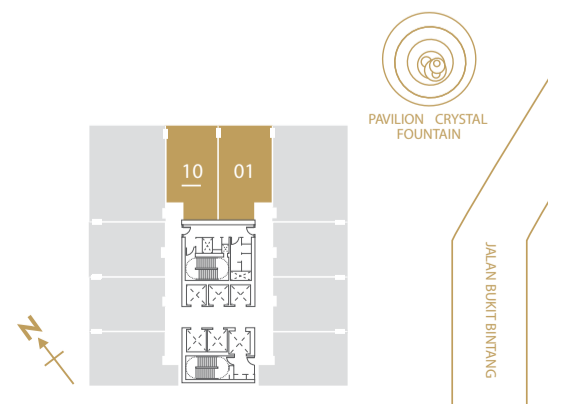

# TYPE A

PAVILION  
SUITES  
KUALA LUMPUR

1,254 Sq.ft  
116.53 Sq.m

## TYPE B

PAVILION  
SUITES  
KUALA LUMPUR

836 Sq.ft  
77.71 Sq.m

## PAVILION SUITES KUALA LUMPUR

747 Sq.ft  
69.42 Sq.m

TYPE D

PAVILION  
SUITES  
KUALA LUMPUR

718 Sq.ft  
66.68 Sq.m