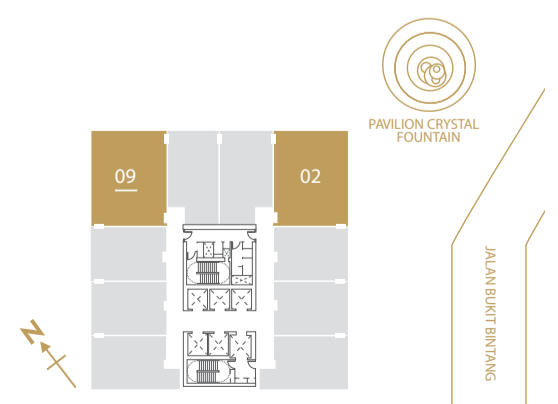

# TYPE A

PAVILION  
SUITES  
KUALA LUMPUR

1,254 Sq.ft  
116.53 Sq.m

## TYPE B

PAVILION  
SUITES  
KUALA LUMPUR

836 Sq.ft  
77.71 Sq.m

## PAVILION SUITES KUALA LUMPUR

747 Sq.ft  
69.42 Sq.m

TYPE D

PAVILION  
SUITES  
KUALA LUMPUR

718 Sq.ft  
66.68 Sq.m