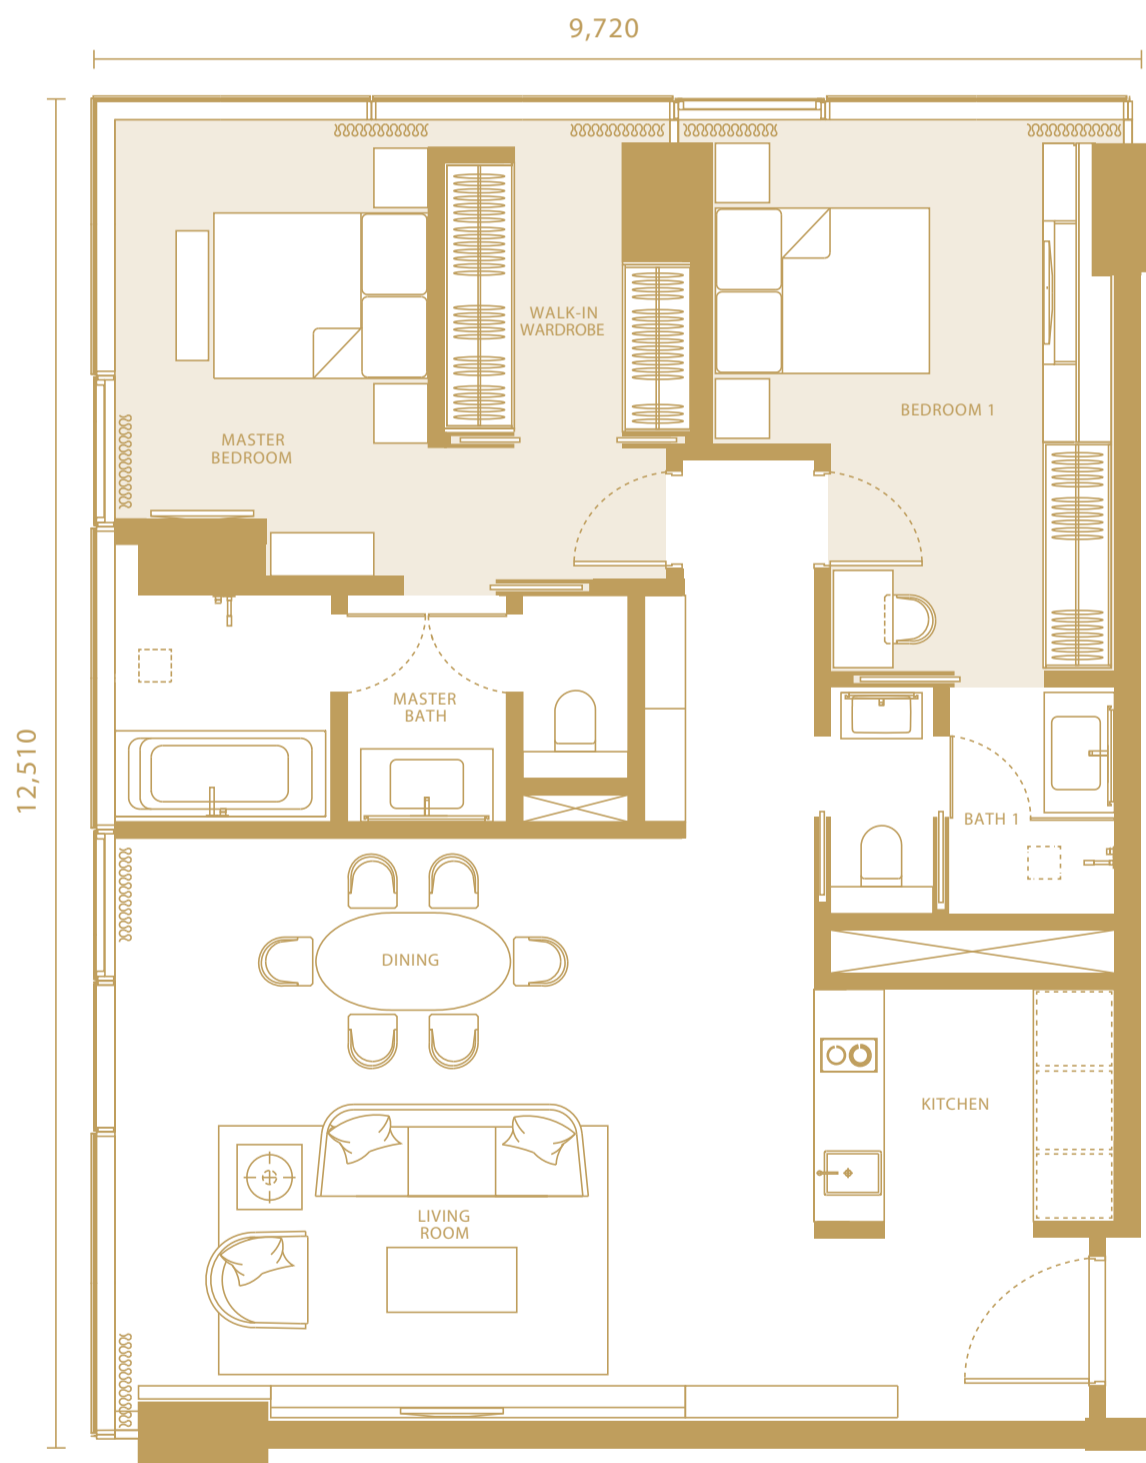

# TYPE A

PAVILION  
SUITES  
KUALA LUMPUR

1,254 Sq.ft  
116.53 Sq.m

## TYPE B

PAVILION  
SUITES  
KUALA LUMPUR

836 Sq.ft  
77.71 Sq.m

# TYPE C

## PAVILION SUITES KUALA LUMPUR

747 Sq.ft  
69.42 Sq.m

TYPE D

PAVILION  
SUITES  
KUALA LUMPUR

718 Sq.ft  
66.68 Sq.m