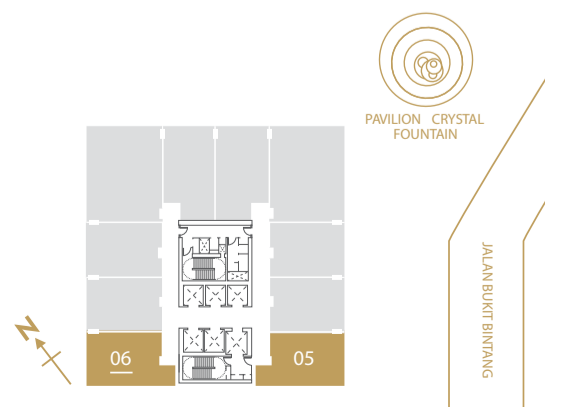

## TYPE B

PAVILION  
SUITES  
KUALA LUMPUR

836 Sq.ft  
77.71 Sq.m

## PAVILION SUITES KUALA LUMPUR

747 Sq.ft  
69.42 Sq.m

TYPE D

PAVILION  
SUITES  
KUALA LUMPUR

718 Sq.ft  
66.68 Sq.m