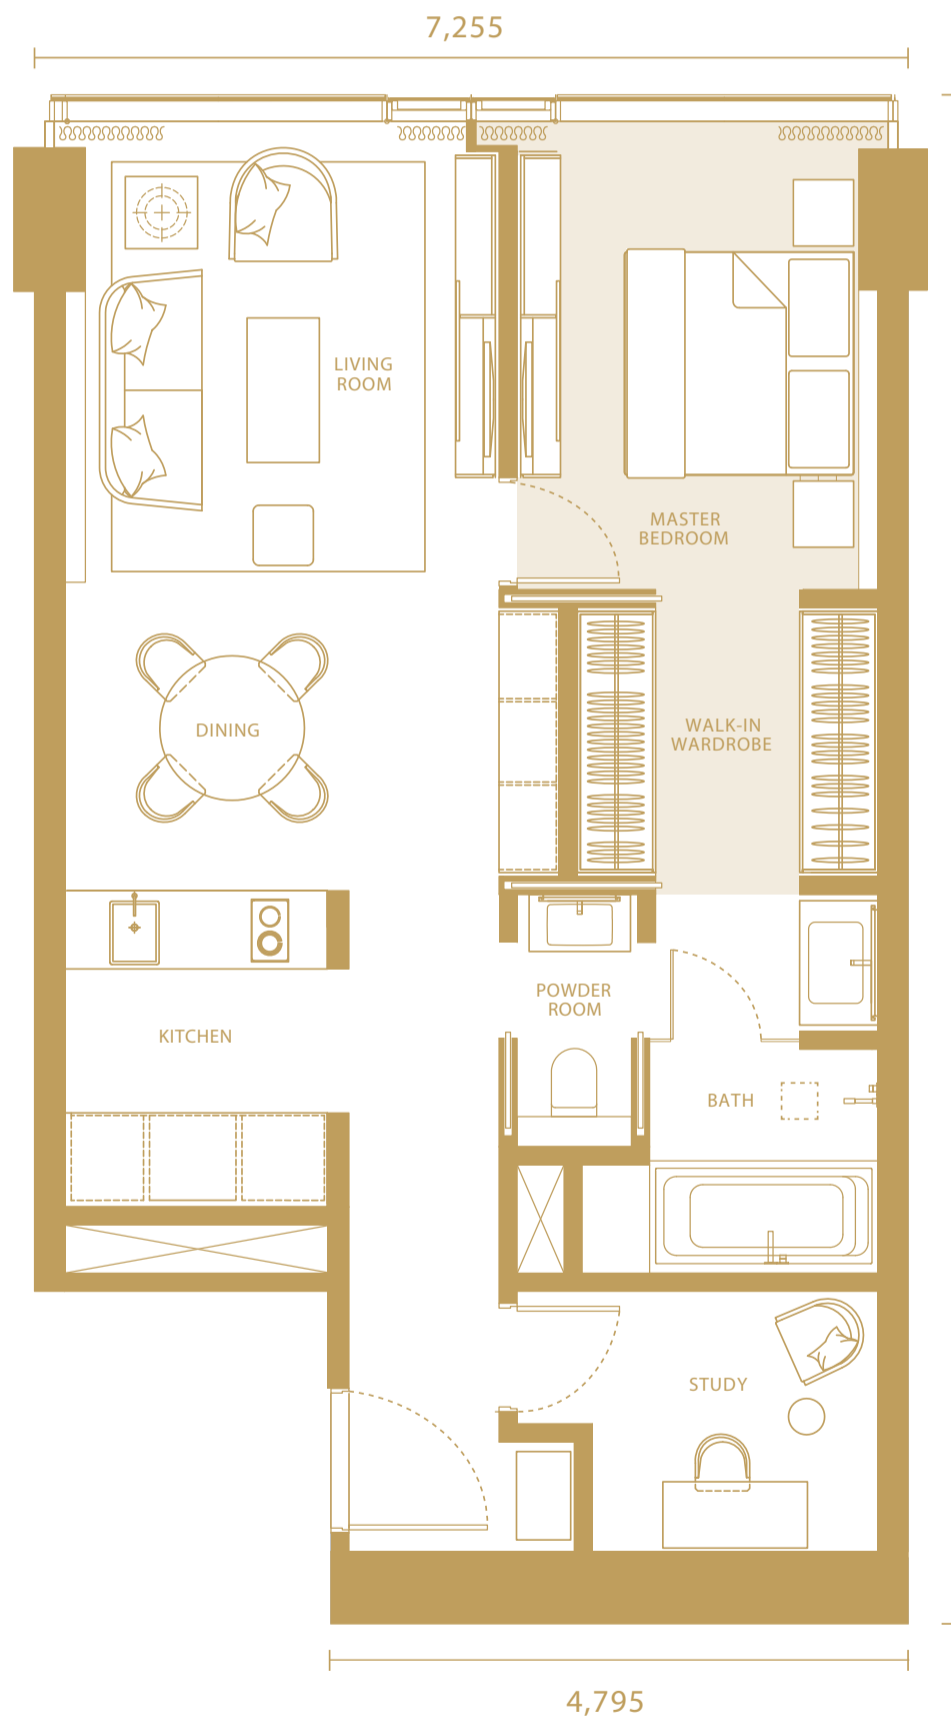

# TYPE A

PAVILION  
SUITES  
KUALA LUMPUR

1,254 Sq.ft  
116.53 Sq.m

## TYPE B

PAVILION  
SUITES  
KUALA LUMPUR

836 Sq.ft  
77.71 Sq.m

# TYPE C

## PAVILION SUITES KUALA LUMPUR

747 Sq.ft  
69.42 Sq.m

TYPE D

PAVILION  
SUITES  
KUALA LUMPUR

718 Sq.ft  
66.68 Sq.m