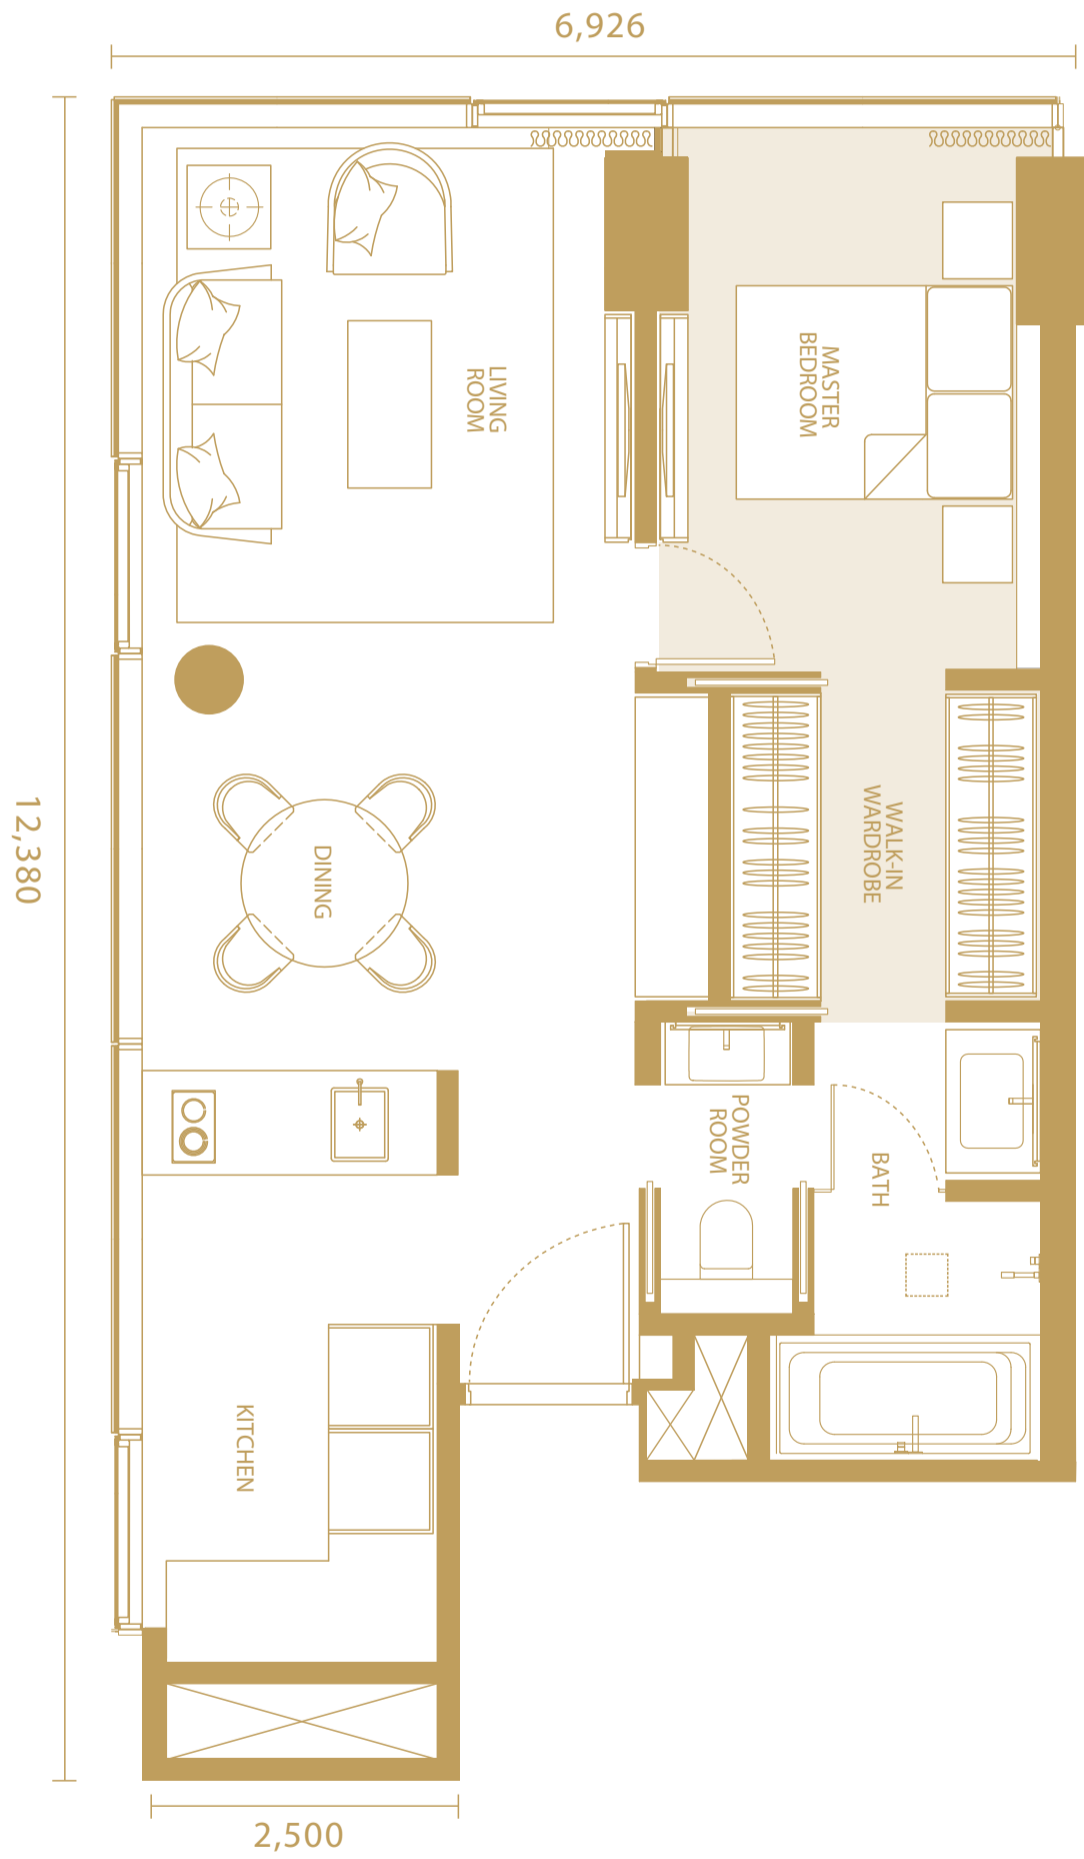

# TYPE A

PAVILION  
SUITES  
KUALA LUMPUR

1,254 Sq.ft  
116.53 Sq.m

## TYPE B

PAVILION  
SUITES  
KUALA LUMPUR

836 Sq.ft  
77.71 Sq.m

# TYPE C

## PAVILION SUITES KUALA LUMPUR

747 Sq.ft  
69.42 Sq.m

TYPE D

PAVILION  
SUITES  
KUALA LUMPUR

718 Sq.ft  
66.68 Sq.m