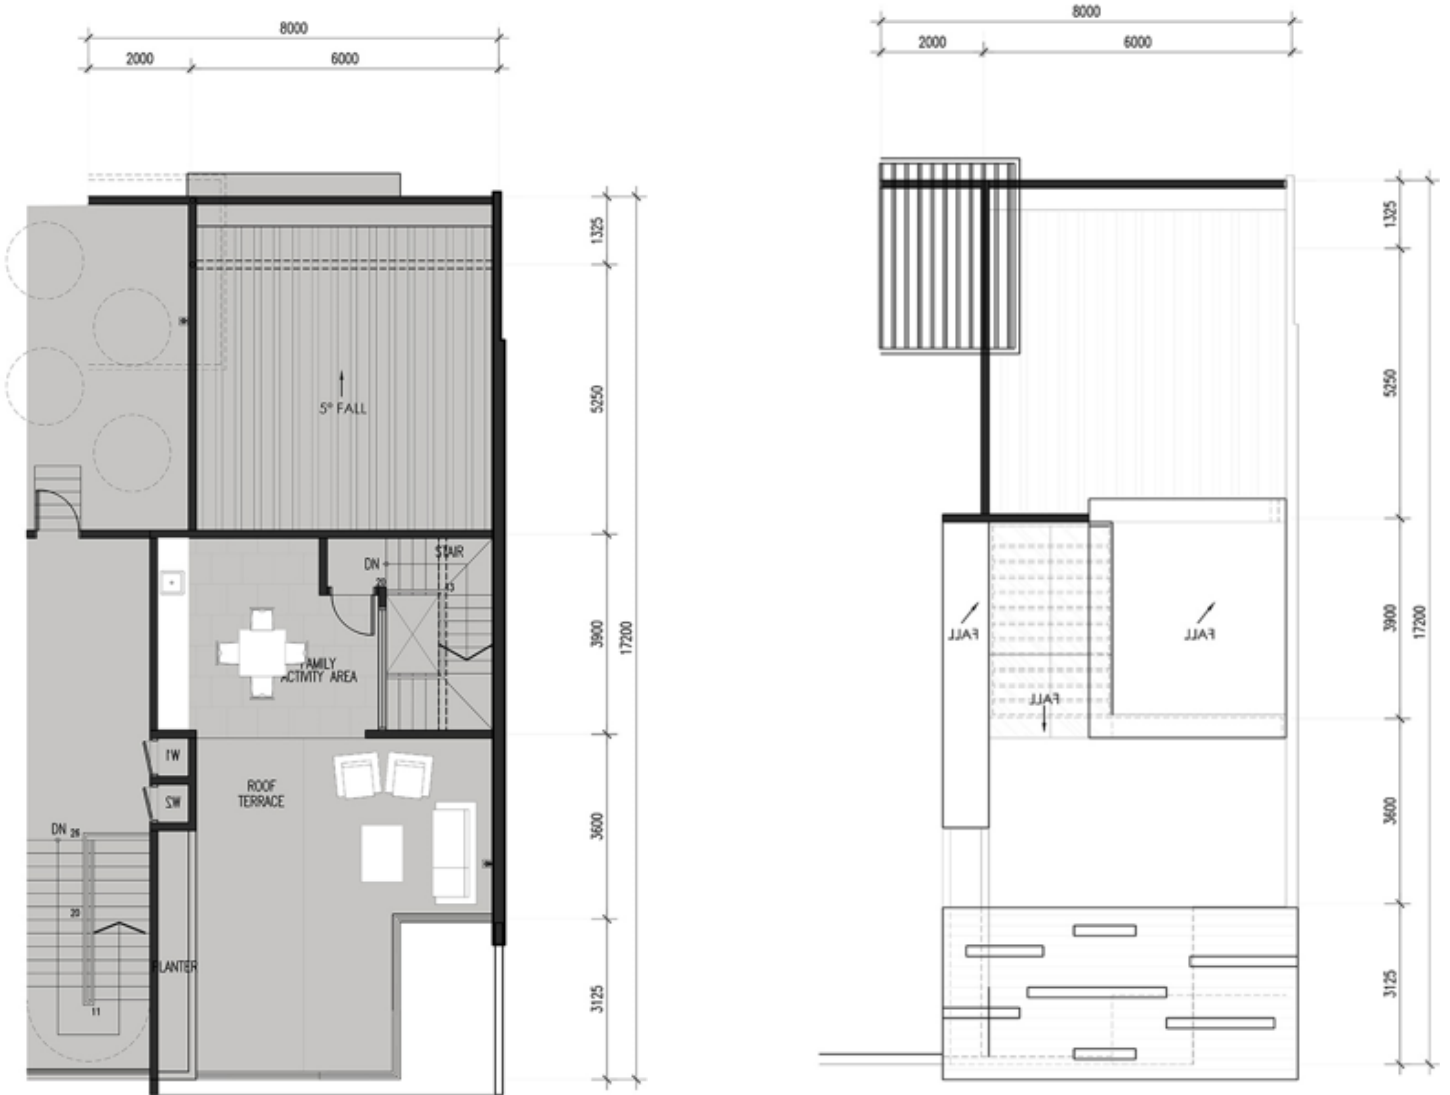

CORNER A3 4 BEDROOM 5 BATHROOM + FRONT GARDEN: 2736SQFT

CORNER B3

4 BEDROOM 5 BATHROOM + ROOFTOP GARDEN: 3162SQFT

CORNER B3 ROOF

4 BEDROOM 5 BATHROOM + ROOFTOP
 GARDEN: 3162SQFT