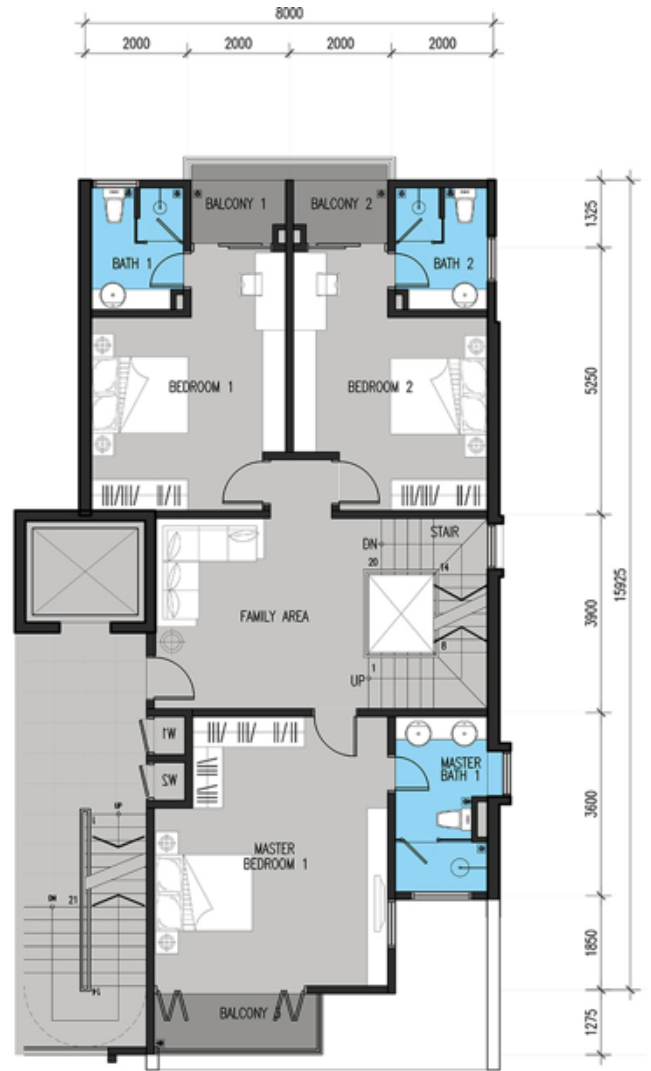

CORNER A3 4 BEDROOM 5 BATHROOM + FRONT GARDEN: 2736SQFT

CORNER B3

4 BEDROOM 5 BATHROOM + ROOFTOP GARDEN: 3162SQFT

CORNER B3 ROOF

4 BEDROOM 5 BATHROOM + ROOFTOP
 GARDEN: 3162SQFT