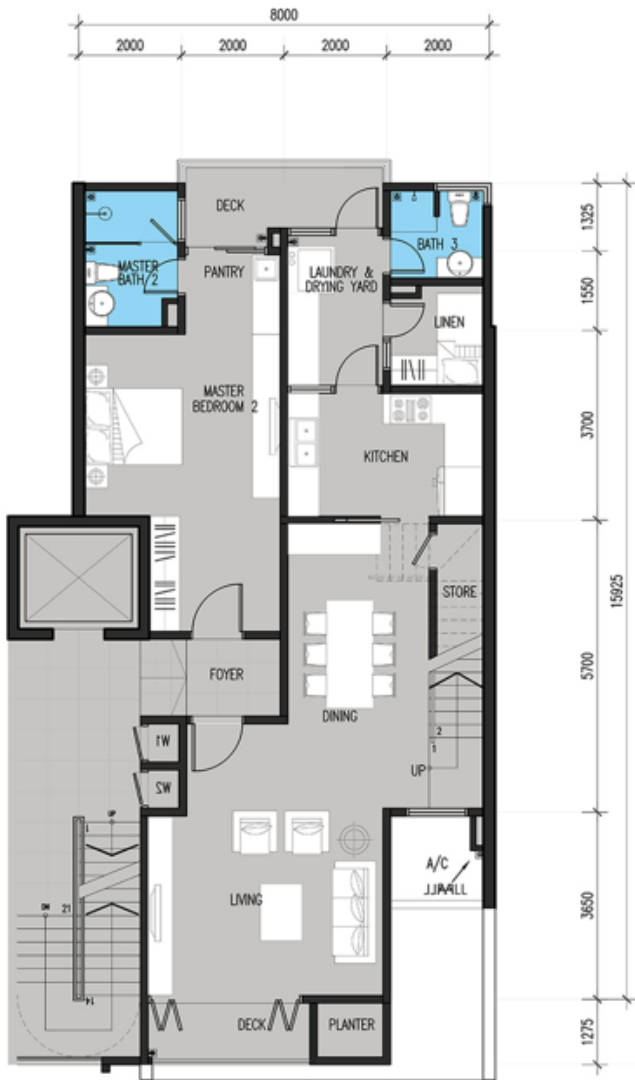

CORNER A3 4 BEDROOM 5 BATHROOM + FRONT GARDEN: 2736SQFT

CORNER B3

4 BEDROOM 5 BATHROOM + ROOFTOP GARDEN: 3162SQFT

CORNER B3 ROOF

4 BEDROOM 5 BATHROOM + ROOFTOP
 GARDEN: 3162SQFT