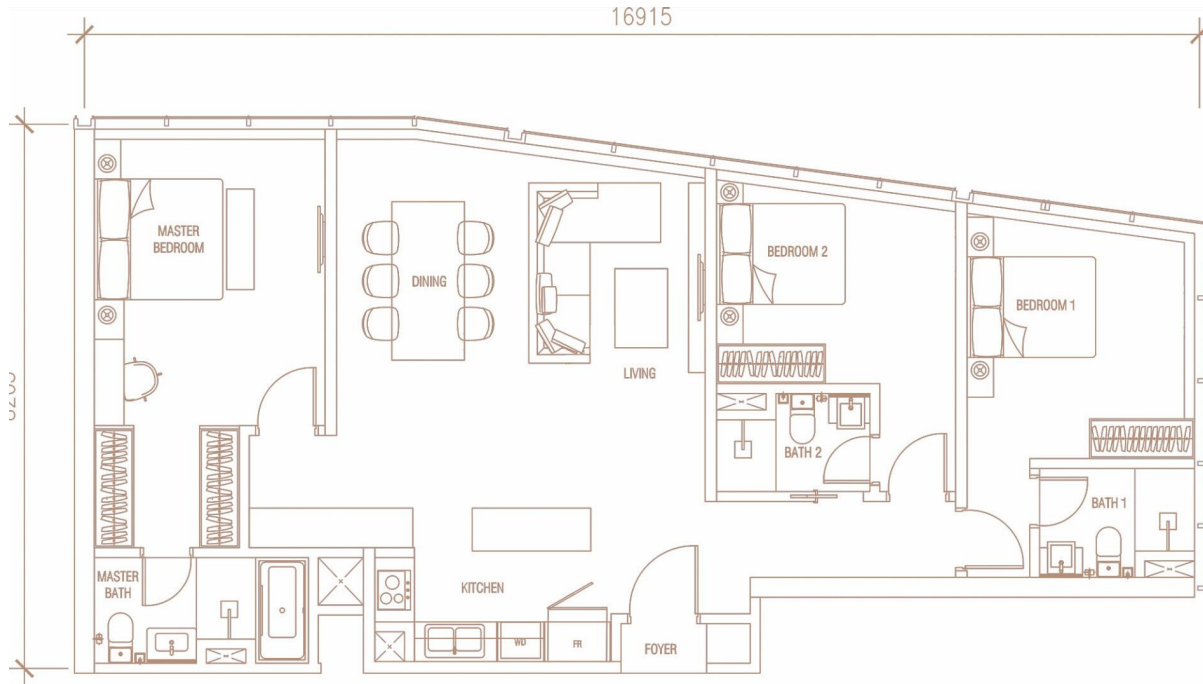

PAVILION CEYLON HILL

KUALA LUMPUR

TYPE B2 2 BEDROOM 2 BATHROOM:
1,165SQFT

TYPE C1 (A) 2 BEDROOM 2 BATHROOM + 1 STUDIO
UNIT (DUAL KEYS) : 1,359SQFT

PAVILION CEYLON HILL

KUALA LUMPUR

TYPE C2 (A) 3 BEDROOM 3 BATHROOM :
1,302SQFT

TYPE C1 (B) 3 BEDROOM 3 BATHROOM :
1,292SQFT