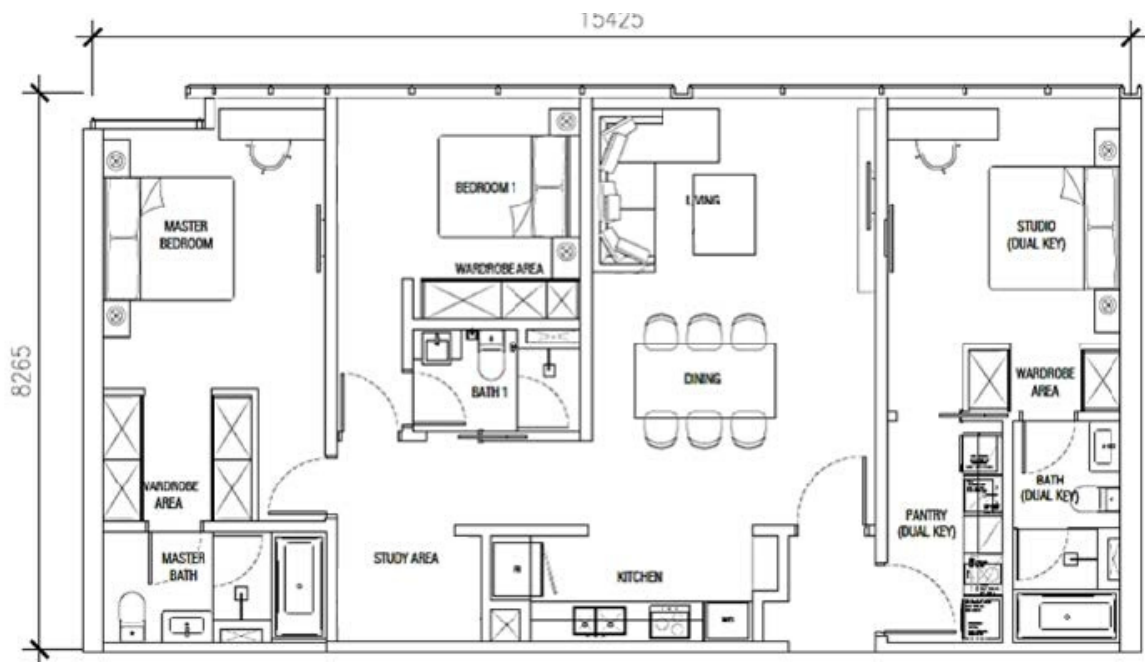

PAVILION CEYLON HILL

KUALA LUMPUR

TYPE B2 2 BEDROOM 2 BATHROOM:
1,165SQFT

TYPE C1 (A) 2 BEDROOM 2 BATHROOM + 1 STUDIO
UNIT (DUAL KEYS) : 1,359SQFT

PAVILION CEYLON HILL

KUALA LUMPUR

TYPE C2 (A) 3 BEDROOM 3 BATHROOM :
1,302SQFT

TYPE C1 (B) 3 BEDROOM 3 BATHROOM :
1,292SQFT