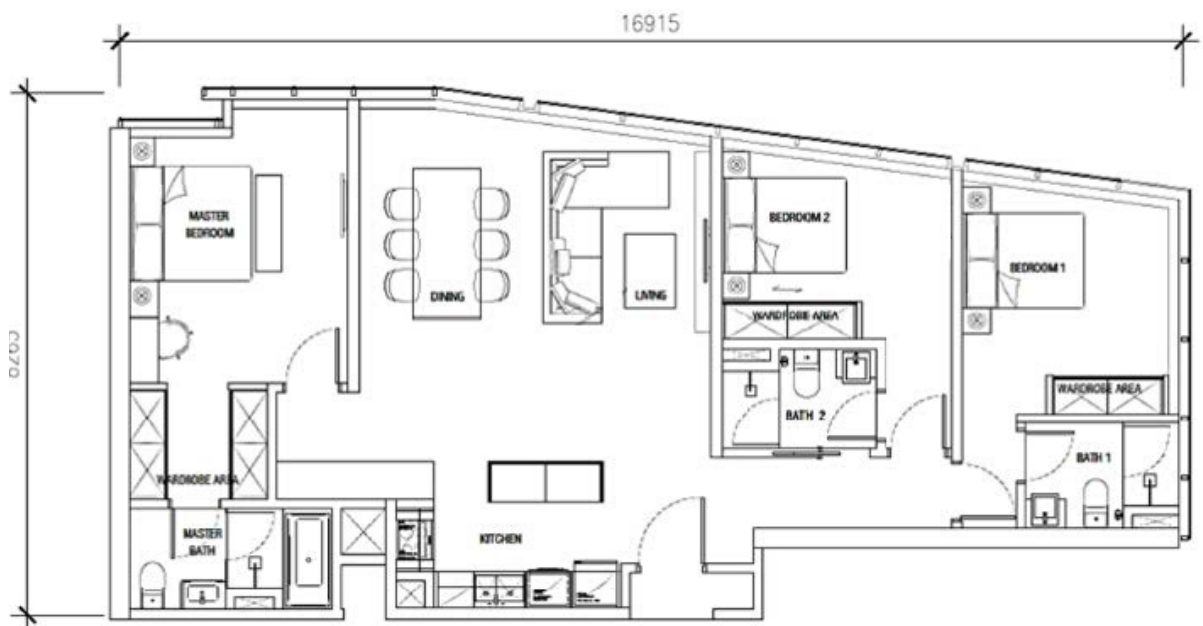

PAVILION CEYLON HILL

KUALA LUMPUR

TYPE B2 2 BEDROOM 2 BATHROOM:
1,165SQFT

TYPE C1 (A) 2 BEDROOM 2 BATHROOM + 1 STUDIO
UNIT (DUAL KEYS) : 1,359SQFT

PAVILION CEYLON HILL

KUALA LUMPUR

TYPE C2 (A) 3 BEDROOM 3 BATHROOM :
1,302SQFT

TYPE C1 (B) 3 BEDROOM 3 BATHROOM :
1,292SQFT