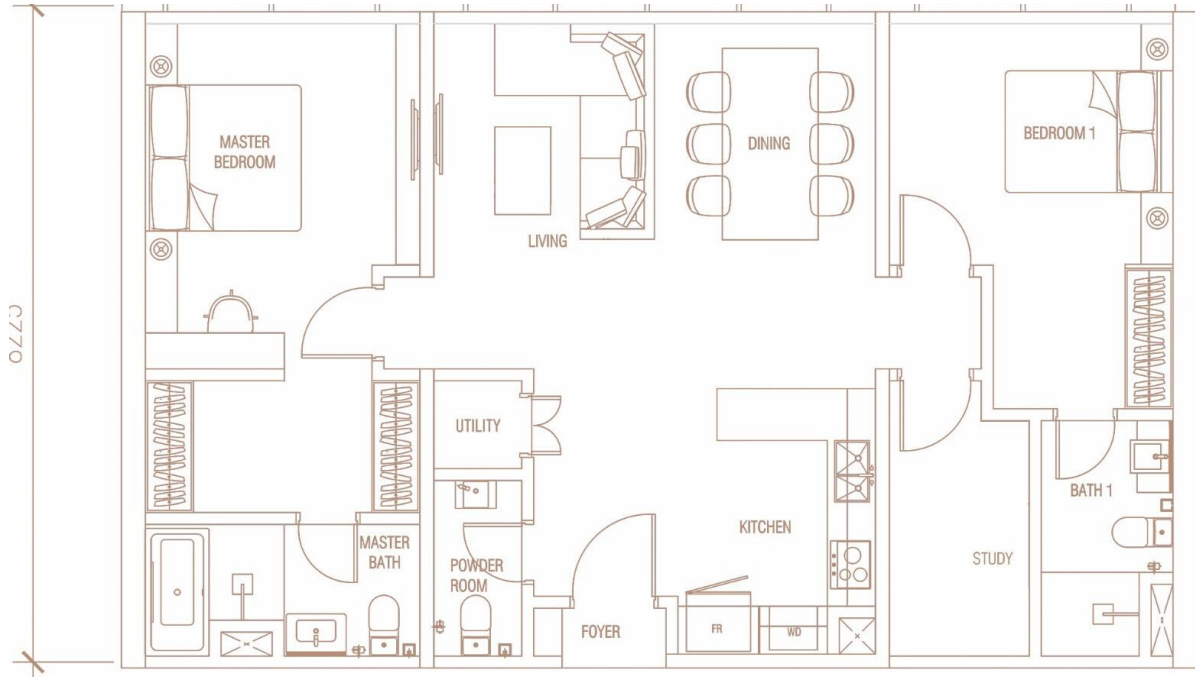

PAVILION CEYLON HILL

KUALA LUMPUR

TYPE B2 2 BEDROOM 2 BATHROOM:
1,165SQFT

TYPE C1 (A) 2 BEDROOM 2 BATHROOM + 1 STUDIO
UNIT (DUAL KEYS) : 1,359SQFT

PAVILION CEYLON HILL

KUALA LUMPUR

TYPE C2 (A) 3 BEDROOM 3 BATHROOM :
1,302SQFT

TYPE C1 (B) 3 BEDROOM 3 BATHROOM :
1,292SQFT