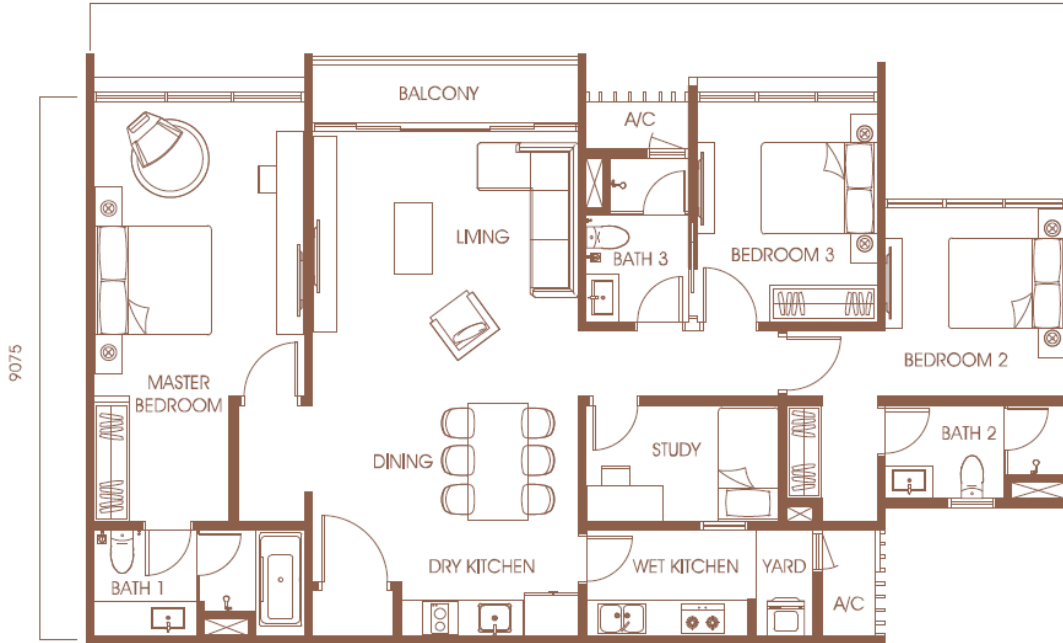

PAVILION EMBASSY

KUALA LUMPUR

大使公馆

16425

TYPE A

3+1 BEDROOM 3 BATHROOM :
1494SQFT

17420

TYPE B

3+1 BEDROOM 4 BATHROOM :
1674SQFT

PAVILION EMBASSY

KUALA LUMPUR

大使公馆

17420

TYPE B1 +1 BEDROOM 2 BATHROOM +1 STUDIO
UNIT (DUAL KEYS) : 1681SQFT

17420

TYPE C 4 BEDROOM 4 BATHROOM:
1736SQFT