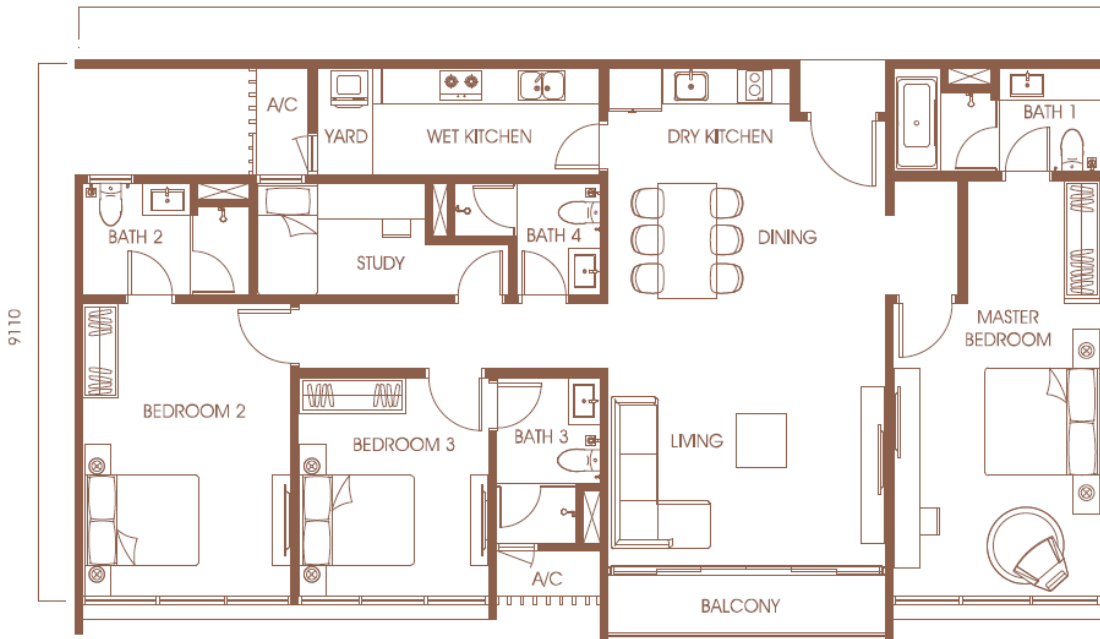

PAVILION EMBASSY

KUALA LUMPUR

大使公馆

16425

TYPE A

3+1 BEDROOM 3 BATHROOM :
1494SQFT

17420

TYPE B

3+1 BEDROOM 4 BATHROOM :
1674SQFT

PAVILION EMBASSY

KUALA LUMPUR

大使公馆

17420

TYPE B1 +1 BEDROOM 2 BATHROOM +1 STUDIO
UNIT (DUAL KEYS) : 1681SQFT

17420

TYPE C 4 BEDROOM 4 BATHROOM:
1736SQFT