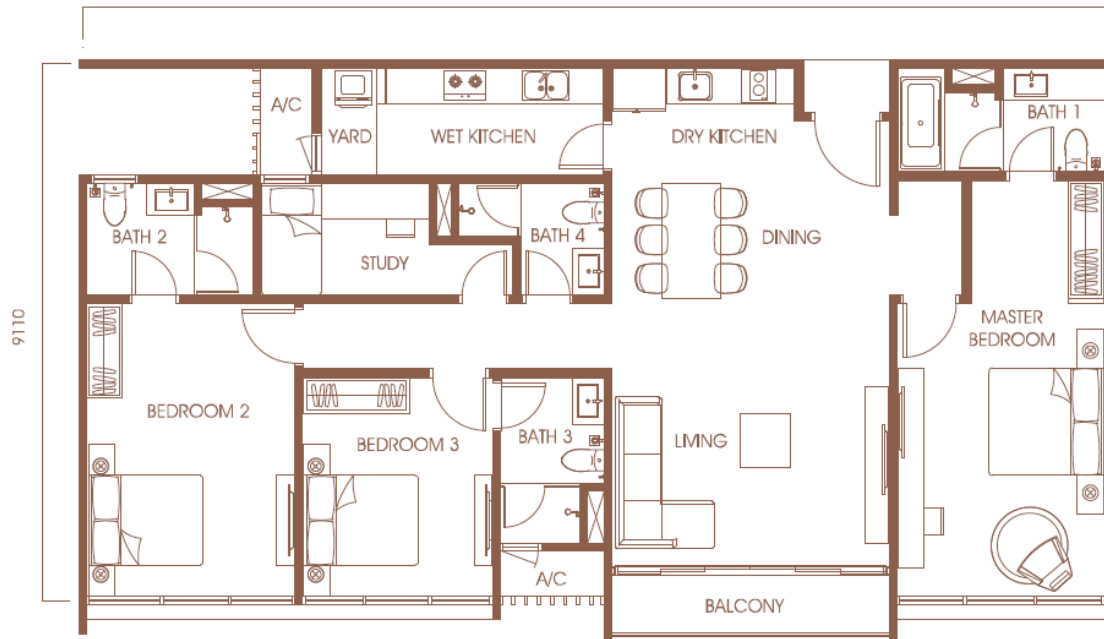

PAVILION EMBASSY

KUALA LUMPUR

大使公馆

16425

TYPE A

3+1 BEDROOM 3 BATHROOM :
1494SQFT

17420

TYPE B

3+1 BEDROOM 4 BATHROOM :
1674SQFT

PAVILION EMBASSY

KUALA LUMPUR

大使公馆

17420

TYPE B1 +1 BEDROOM 2 BATHROOM +1 STUDIO
UNIT (DUAL KEYS) : 1681SQFT

17420

TYPE C 4 BEDROOM 4 BATHROOM:
1736SQFT