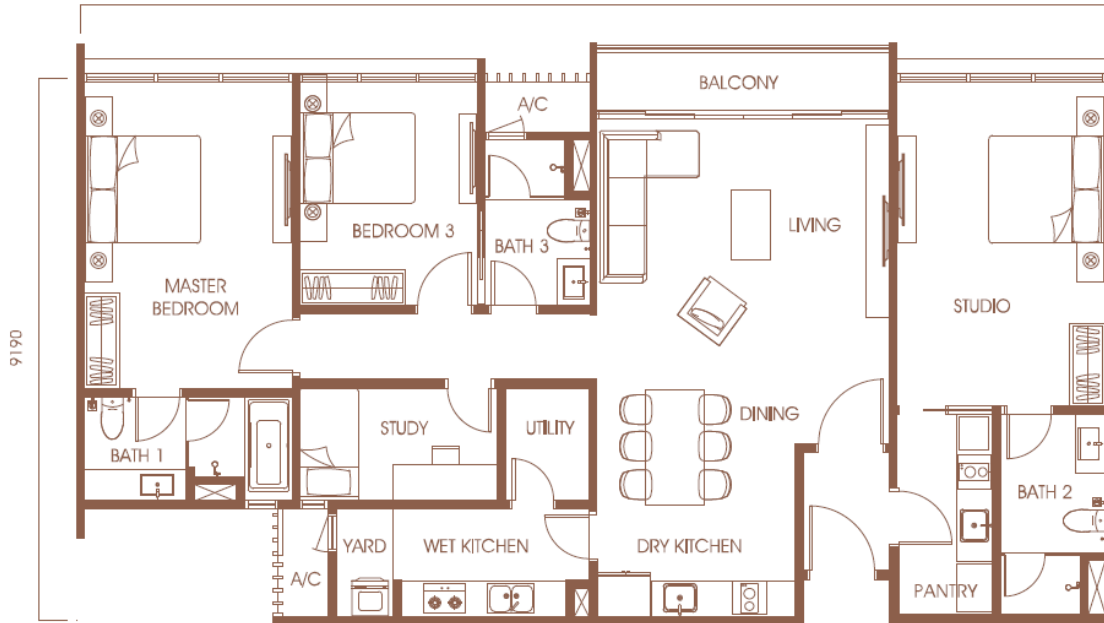

PAVILION EMBASSY

KUALA LUMPUR

大使公馆

16425

TYPE A

3+1 BEDROOM 3 BATHROOM :
1494SQFT

17420

TYPE B

3+1 BEDROOM 4 BATHROOM :
1674SQFT

PAVILION EMBASSY

KUALA LUMPUR

大使公馆

17420

TYPE B1 +1 BEDROOM 2 BATHROOM +1 STUDIO
UNIT (DUAL KEYS) : 1681SQFT

17420

TYPE C 4 BEDROOM 4 BATHROOM:
1736SQFT