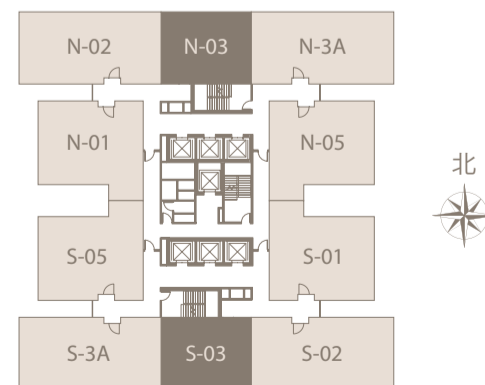

TYPE C1

PAVILION
EMBASSY
KUALA LUMPUR

775 Sq.ft
71.9 Sq.m

TYPE C2

PAVILION
EMBASSY
KUALA LUMPUR

1098 Sq.ft
102 Sq.m

TYPE C3

PAVILION
EMBASSY
KUALA LUMPUR

1211 Sq.ft
112.5Sq.m