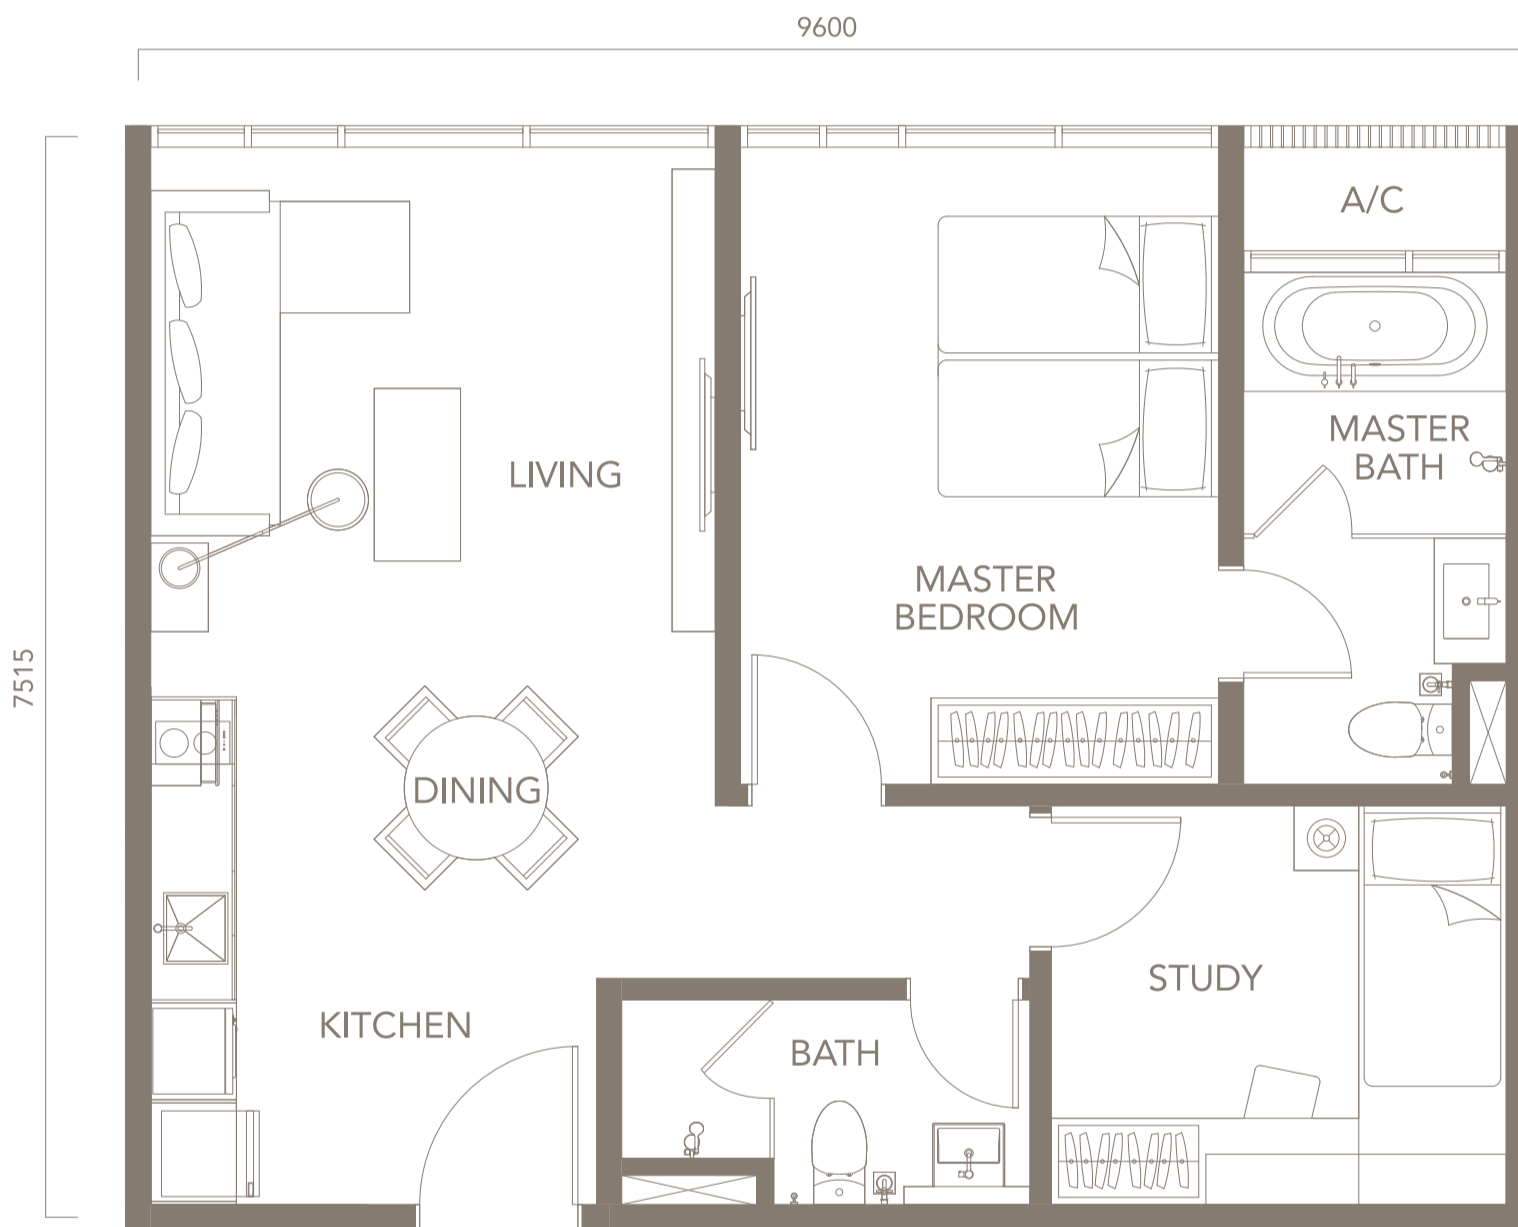

TYPE C1

PAVILION
EMBASSY
KUALA LUMPUR

775 Sq.ft
71.9 Sq.m

TYPE C2

PAVILION
EMBASSY
KUALA LUMPUR

1098 Sq.ft
102 Sq.m

TYPE C3

PAVILION
EMBASSY
KUALA LUMPUR

1211 Sq.ft
112.5Sq.m