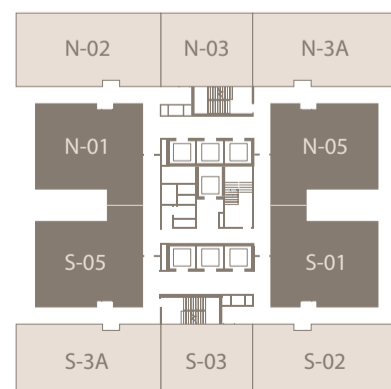

TYPE C1

PAVILION
EMBASSY
KUALA LUMPUR

775 Sq.ft
71.9 Sq.m

TYPE C2

PAVILION
EMBASSY
KUALA LUMPUR

1098 Sq.ft
102 Sq.m

TYPE C3

PAVILION
EMBASSY
KUALA LUMPUR

1211 Sq.ft
112.5Sq.m