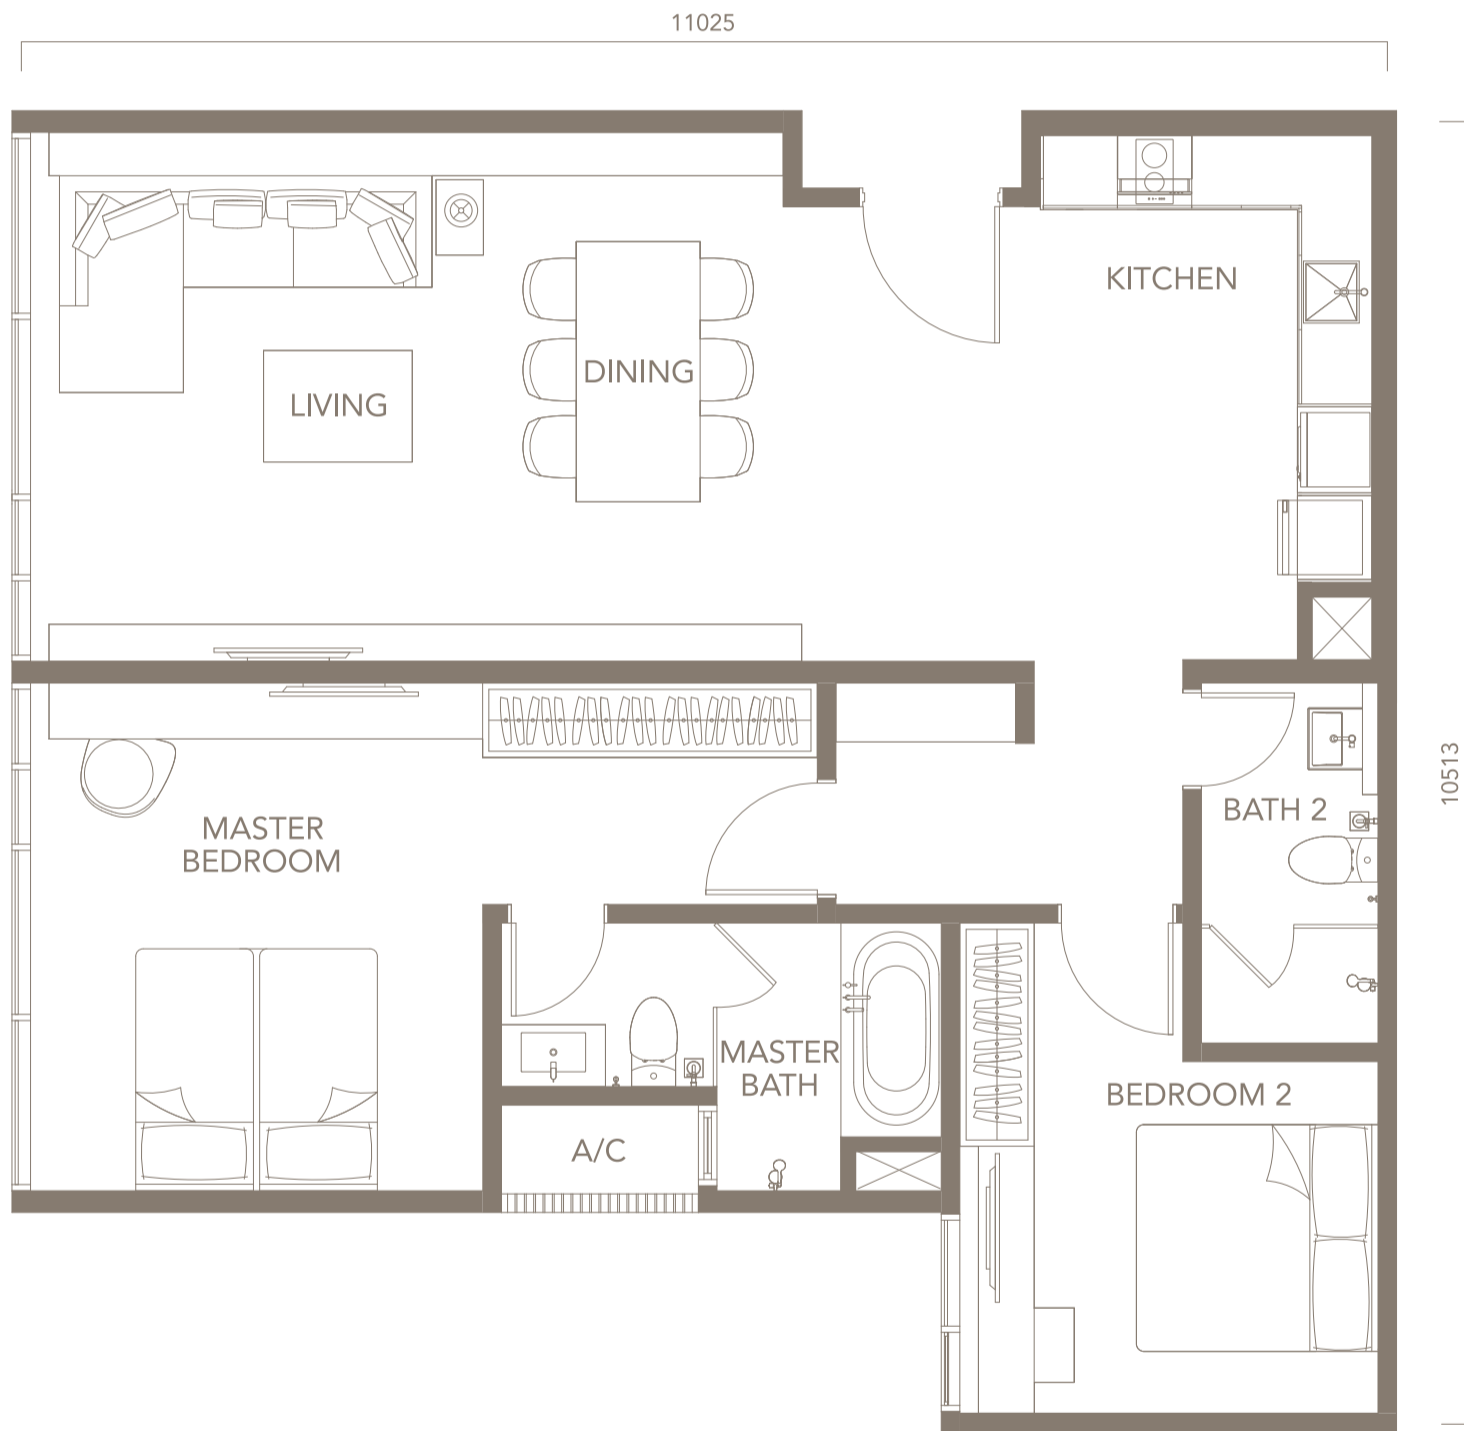

TYPE C1

PAVILION
EMBASSY
KUALA LUMPUR

775 Sq.ft
71.9 Sq.m

TYPE C2

PAVILION
EMBASSY
KUALA LUMPUR

1098 Sq.ft
102 Sq.m

TYPE C3

PAVILION
EMBASSY
KUALA LUMPUR

1211 Sq.ft
112.5Sq.m