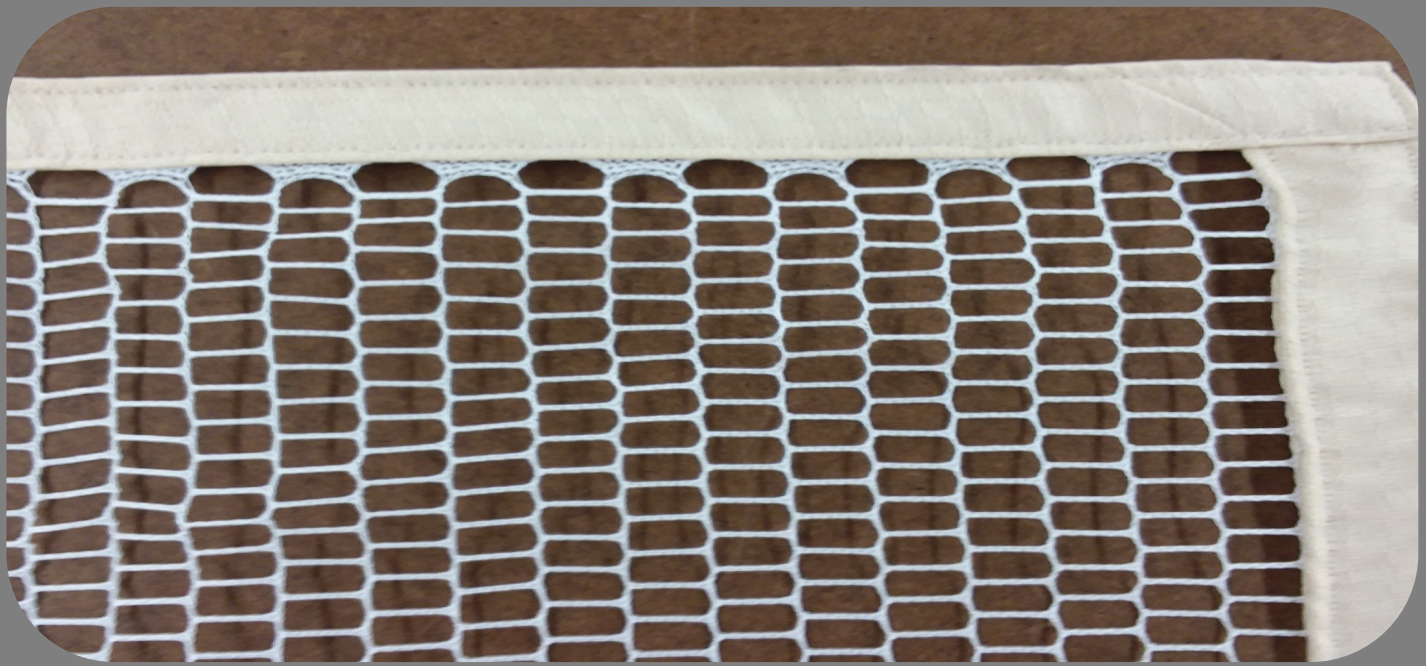

# UNLIMITED OPTIONS

- **Traditional Cubicle Curtains**
- **Snap On Cubicle Curtains**
- **Hookless Cubicle Curtains**
- **Disposable Cubicle Curtains**
- **Psychiatric Break away Curtains**
- **Shower Curtains**

## **Our MatchStrip Header makes all the difference....**

**Our MatchStrip Header frames the open mesh in 1" double thick fabric that matches body of the curtain. Rustproof grommets are placed through the MatchStrip Header every six inches on center and double reinforced. No more ripped mesh panels. Designed to last thru hundreds of commercial washings! Available on almost all cubicle curtain styles.**

# New Shadow Cube RR

Width: 72"

Horizontal Repeat: 0.5

Vertical Repeat: 0.75

Content: 100% Polyester

Finish: Anti-Microbial Fire-Retardant

**GREENMIST**

**BLUEMOON**