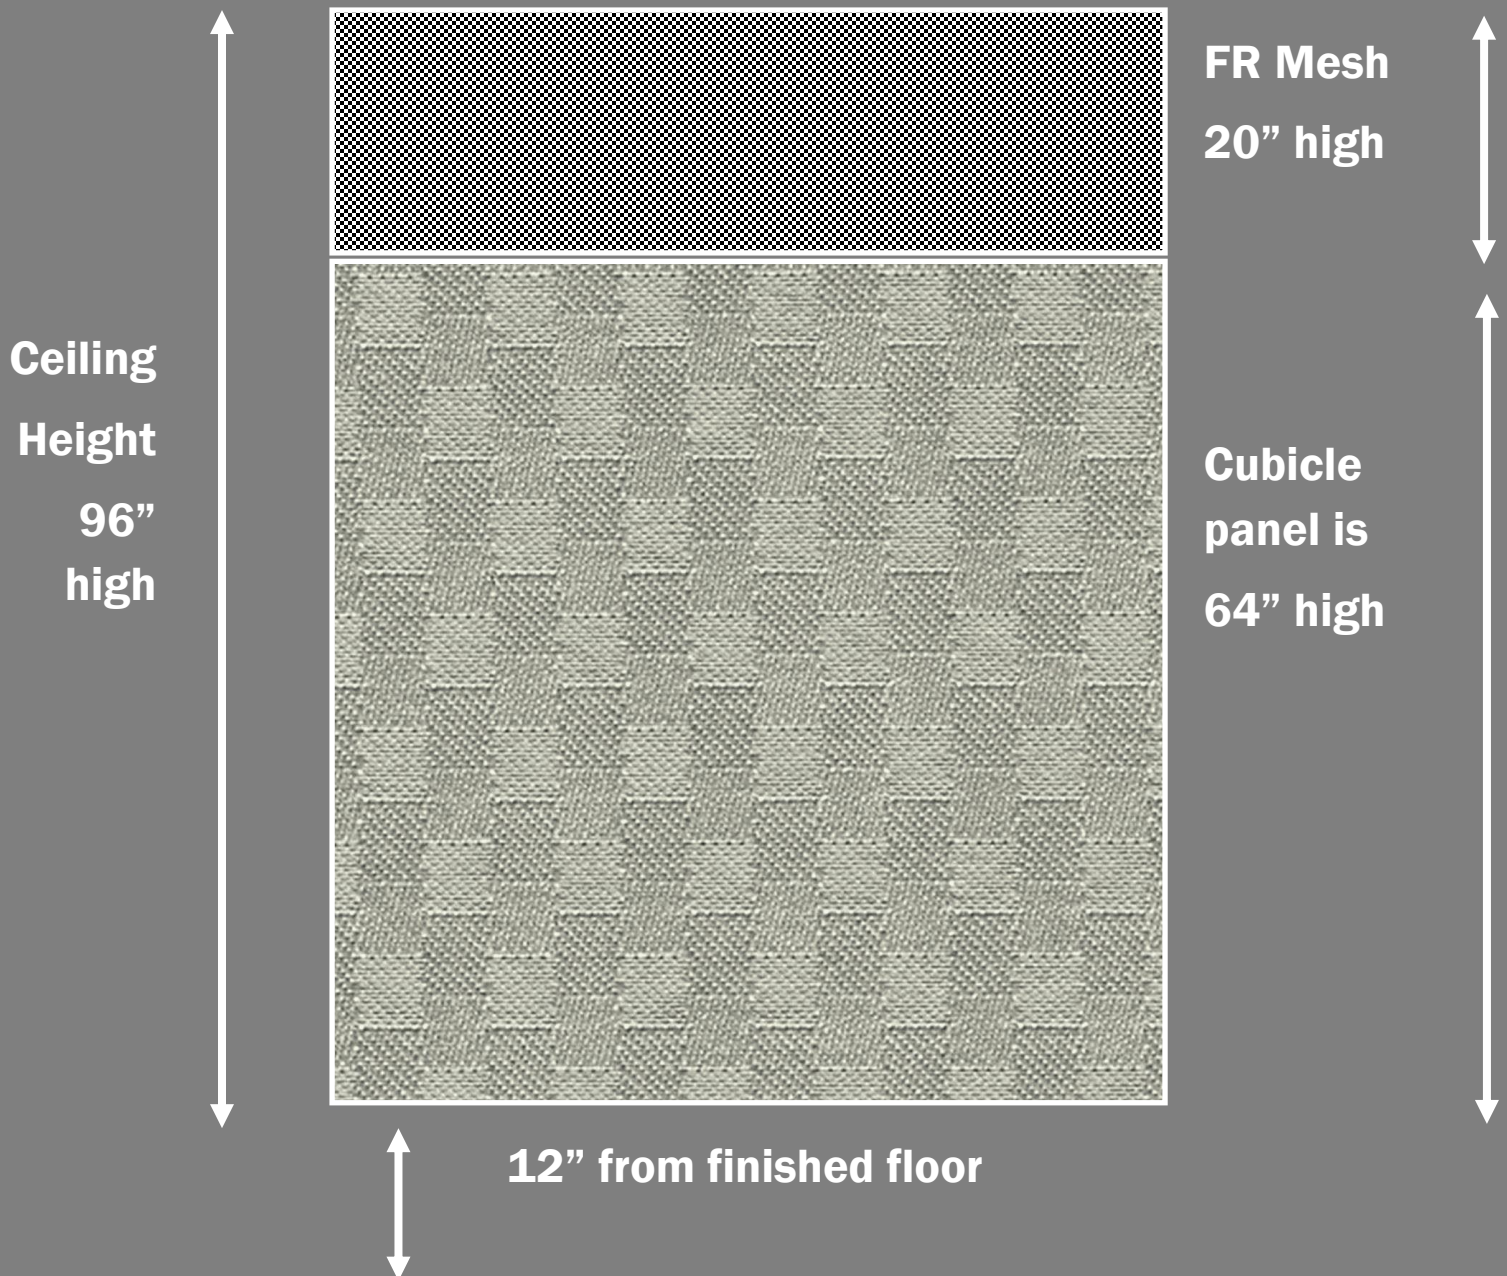

## **Our MatchStrip Header makes all the difference....**

**Our MatchStrip Header frames the open mesh in 1" double thick fabric that matches body of the curtain. Rustproof grommets are placed through the MatchStrip Header every six inches on center and double reinforced. No more ripped mesh panels. Designed to last thru hundreds of commercial washings! Available on almost all cubicle curtain styles.**

# New Shadow Cube RR

Width: 72"

Horizontal Repeat: 0.5

Vertical Repeat: 0.75

Content: 100% Polyester

Finish: Anti-Microbial Fire-Retardant

**GREENMIST**

**BLUEMOON**