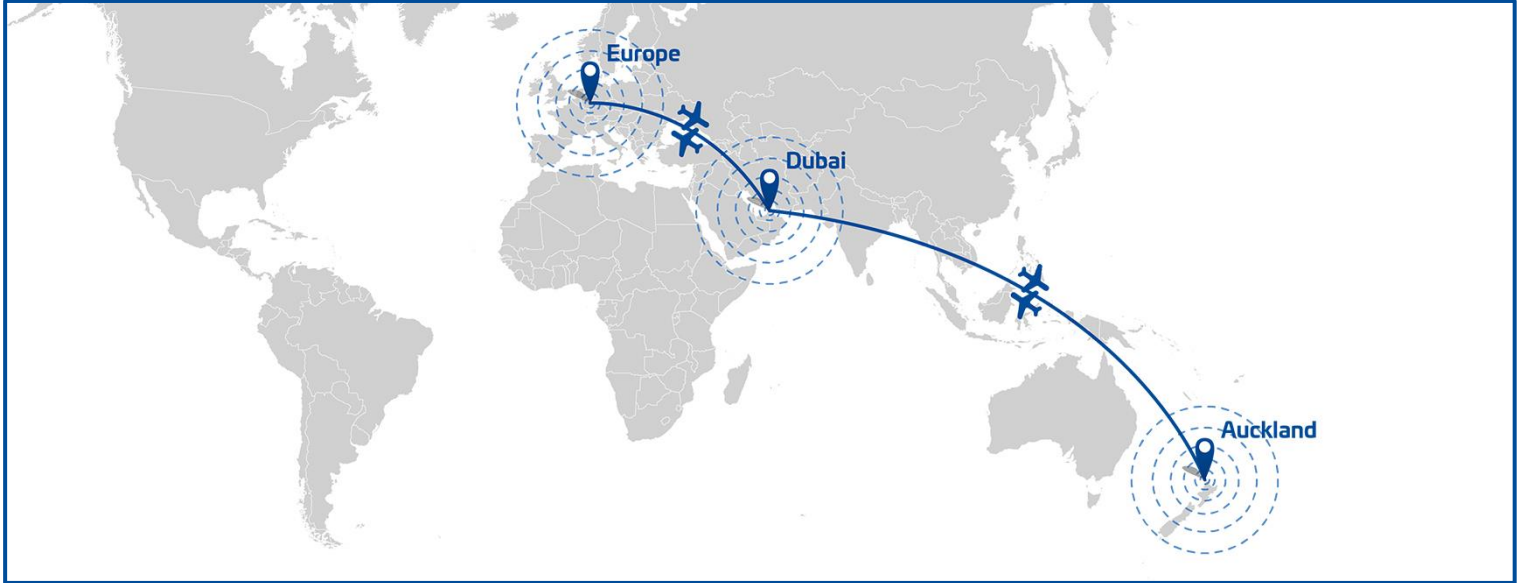

airfreight

New Zealand Capacity Option

Europe - New Zealand Transport Opportunities

Hellmann Worldwide has established capacity options between Europe and New Zealand in both directions. The following schedule is indicating opportunities existing.

Import (to EU)

AKL-FRA	Tue, Thu, Sat
AKL-LHR	Tue, Thu, Sat
AKL-CDG	Tue, Thu, Sat
AKL-BRU	Tue, Thu, Sat

Export (from EU)

FRA-AKL	Mon, Wed, Sat
LHR-AKL	Mon, Wed, Sat
CDG-AKL	Mon, Wed, Sat
BRU-AKL	Mon, Wed, Sat