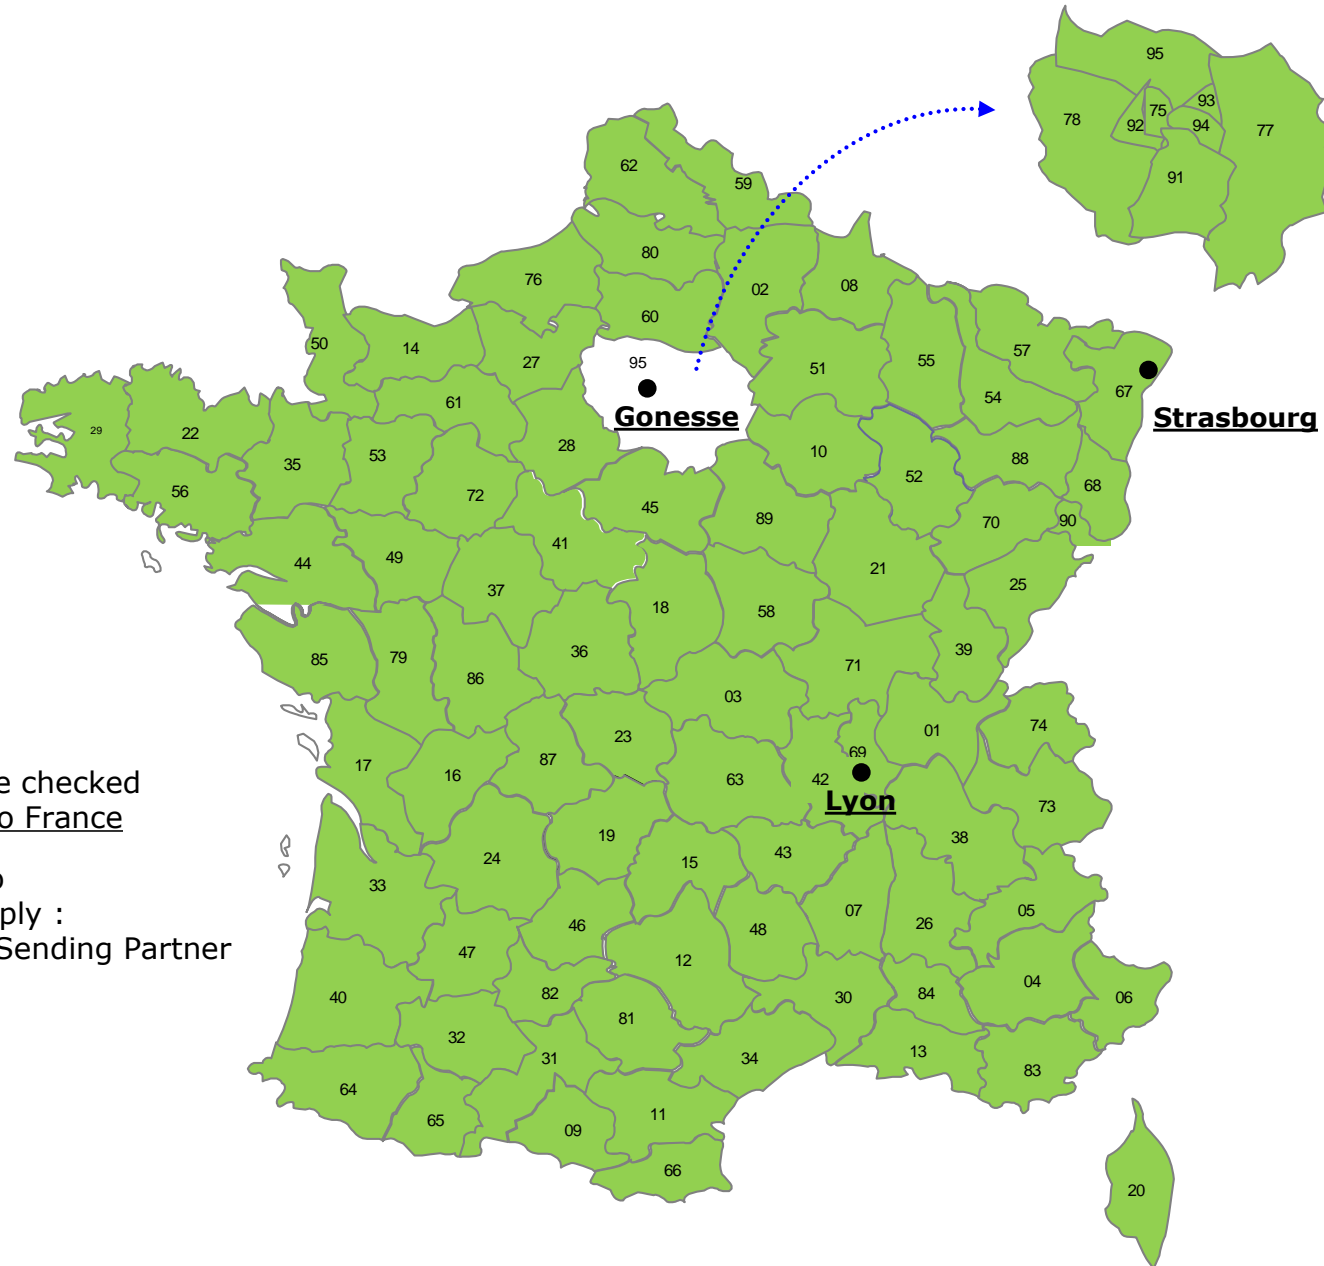

Temporary transport plan Heppner - Shipments to France as from 23/03/2020 until further notice

**Deliveries everywhere in France
possible from the 3 hubs**

= Whole country coverage from

- GONESSE
- LYON
- STRASBOURG

Temporary transport plan Heppner - Shipments from France

Only 3 Sending Hubs as from 23/03/2020 until further notice