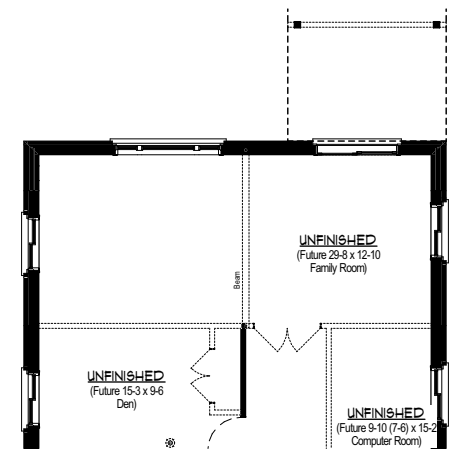

Elevation A

Elevation B

The Rihanna Bungalow
1 1/2 Car Garage

1612 sq ft
 1st Floor Only

All dimensions approximate E. & O.E. and subject to change without notice. All elevations are artist's concept of finished home.

3 Bedroom Floor Plan

2 Bedroom Floor Plan

Optional Basement Walk-out
 Specific lots where grades permit.

Basement Plan