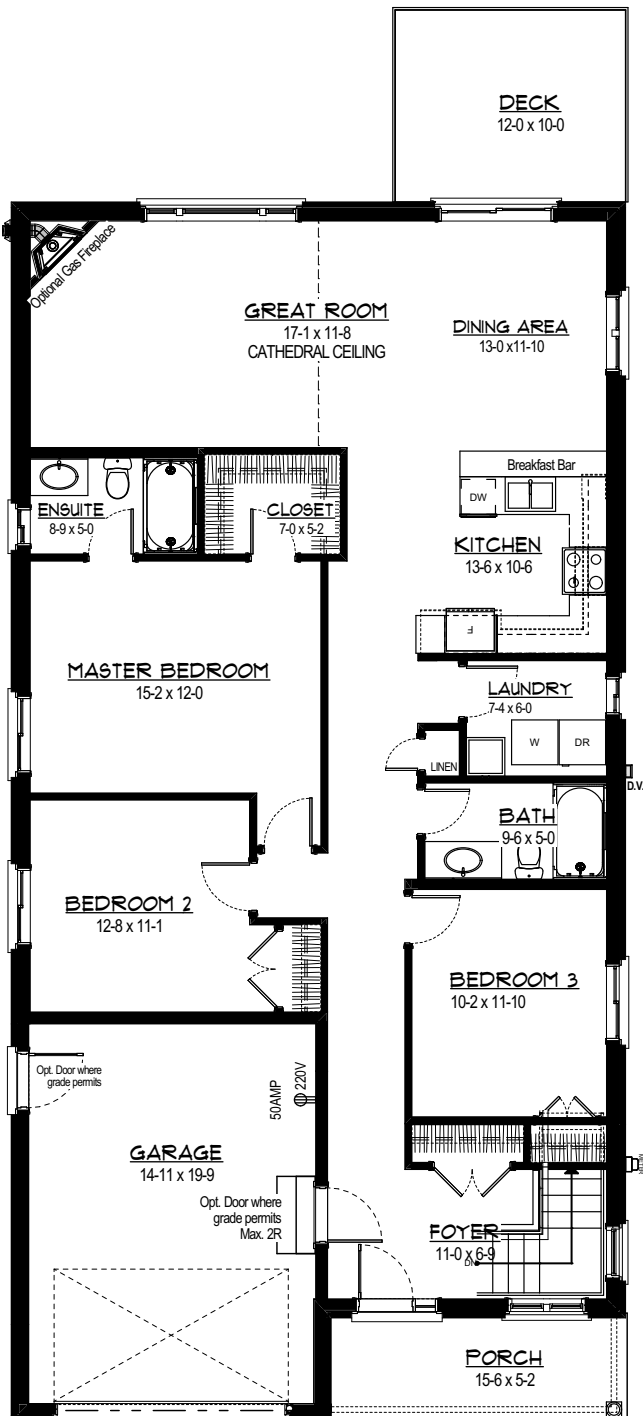

Elevation A

Elevation B

The Rihanna Bungalow
1 1/2 Car Garage

1612 sq ft
 1st Floor Only

All dimensions approximate E. & O.E. and subject to change without notice. All elevations are artist's concept of finished home.

3 Bedroom Floor Plan

2 Bedroom Floor Plan

Optional Basement Walk-out
 Specific lots where grades permit.

Basement Plan