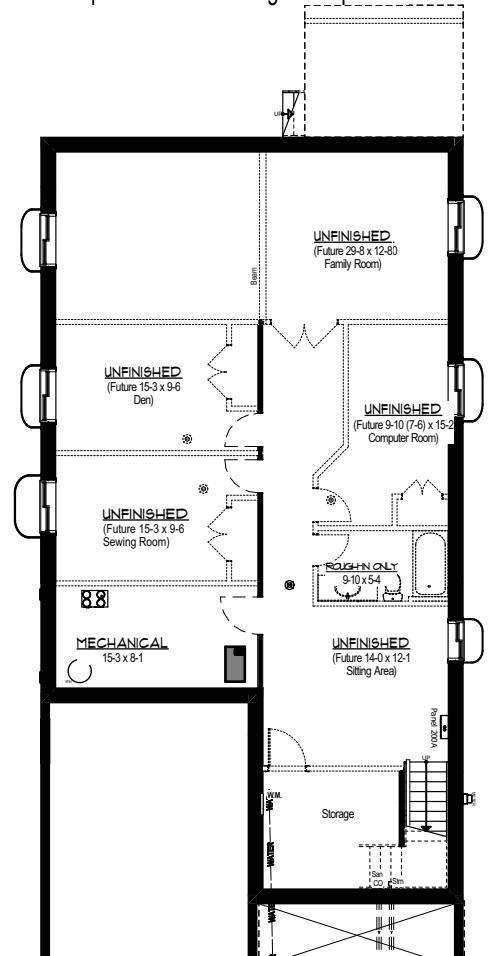

Elevation A

Elevation B

The Rihanna Bungalow
1 1/2 Car Garage

1612 sq ft
 1st Floor Only

All dimensions approximate E. & O.E. and subject to change without notice. All elevations are artist's concept of finished home.

3 Bedroom Floor Plan

2 Bedroom Floor Plan

Optional Basement Walk-out
 Specific lots where grades permit.

Basement Plan