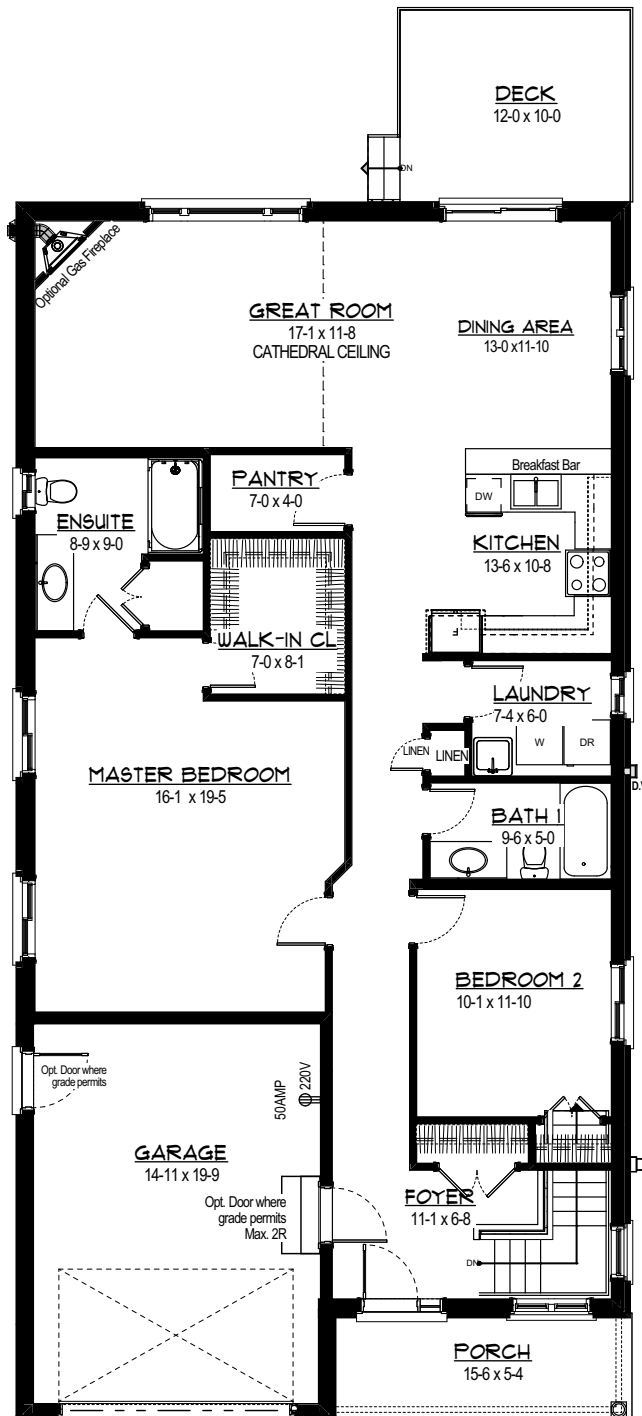

Elevation A

Elevation B

The Rihanna Bungalow
1 1/2 Car Garage

1612 sq ft
 1st Floor Only

All dimensions approximate E. & O.E. and subject to change without notice. All elevations are artist's concept of finished home.

3 Bedroom Floor Plan

2 Bedroom Floor Plan

Optional Basement Walk-out
 Specific lots where grades permit.

Basement Plan