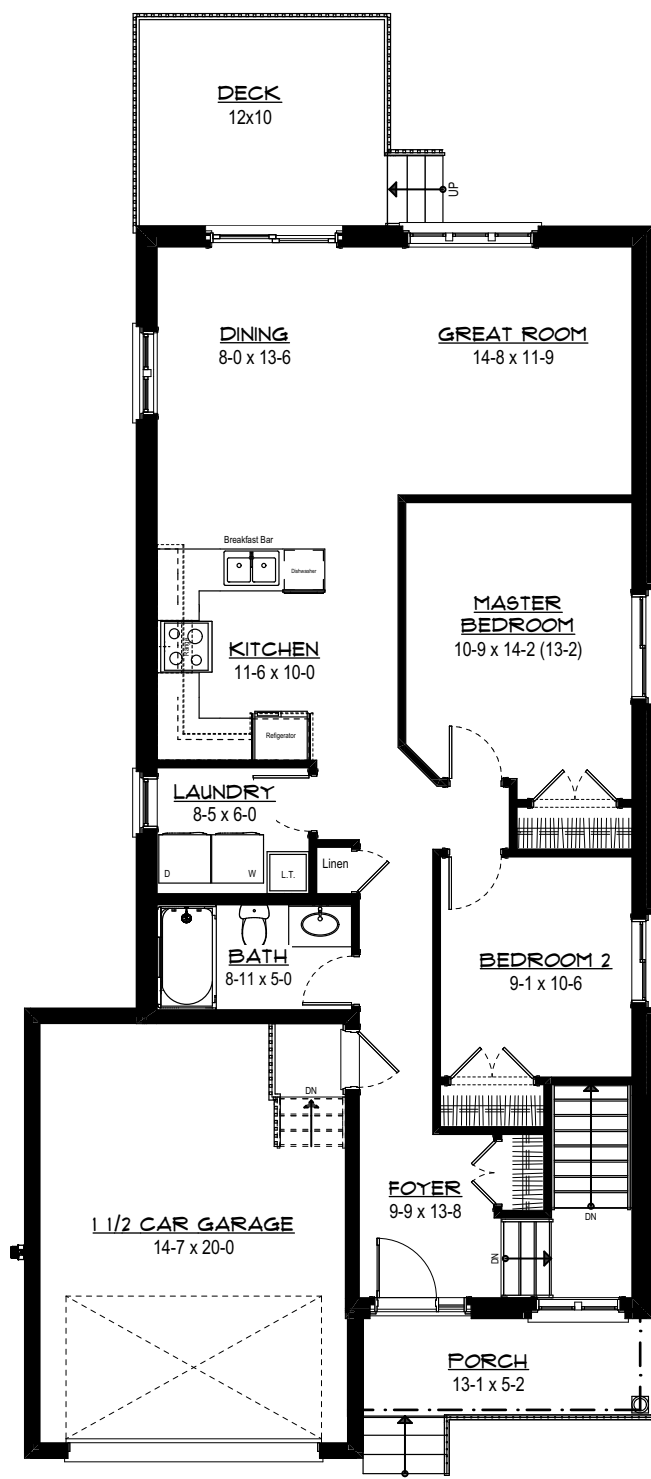

# The Glenwood Bungalow

All dimensions approximate E. & O.E. and subject to change without notice. All elevations are artist's concept of finished home.

v. 2020-03-03-02

**1145 sq ft**

1st Floor

**1st Floor**

**Basement**