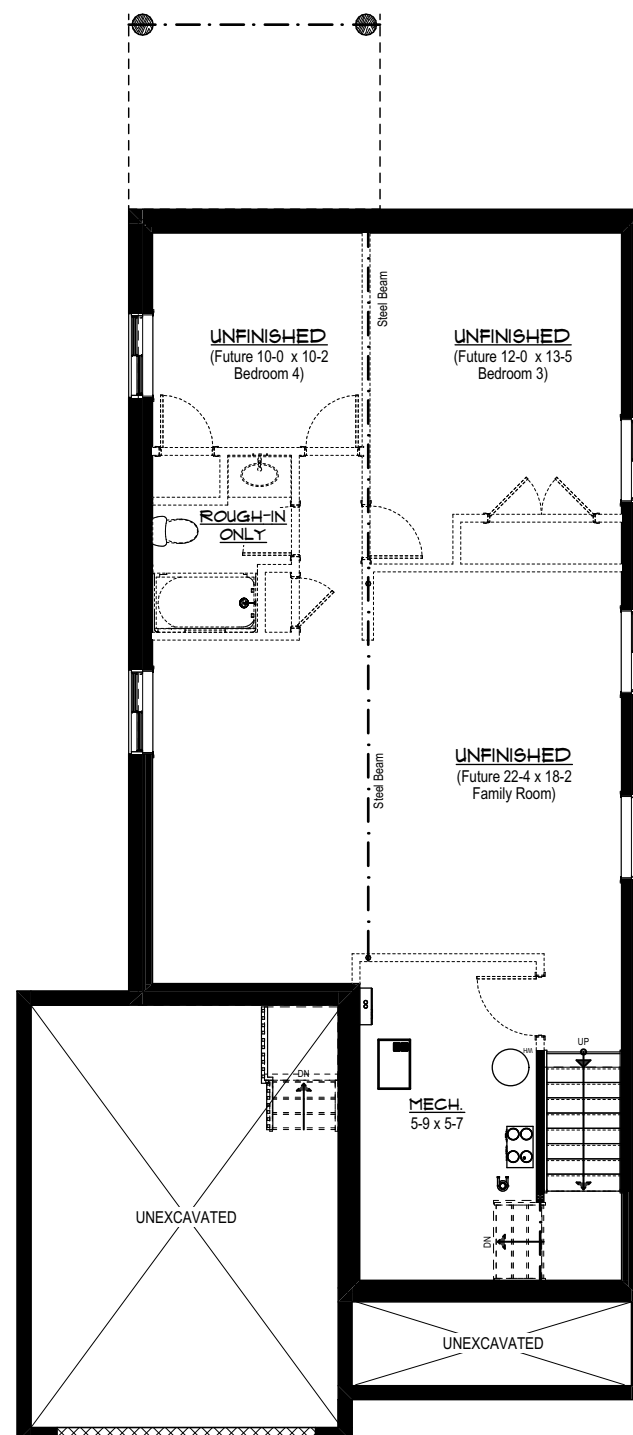

# The Glenwood Bungalow

All dimensions approximate E. & O.E. and subject to change without notice. All elevations are artist's concept of finished home.

v. 2020-03-03-02

**1145 sq ft**

1st Floor

**1st Floor**

**Basement**