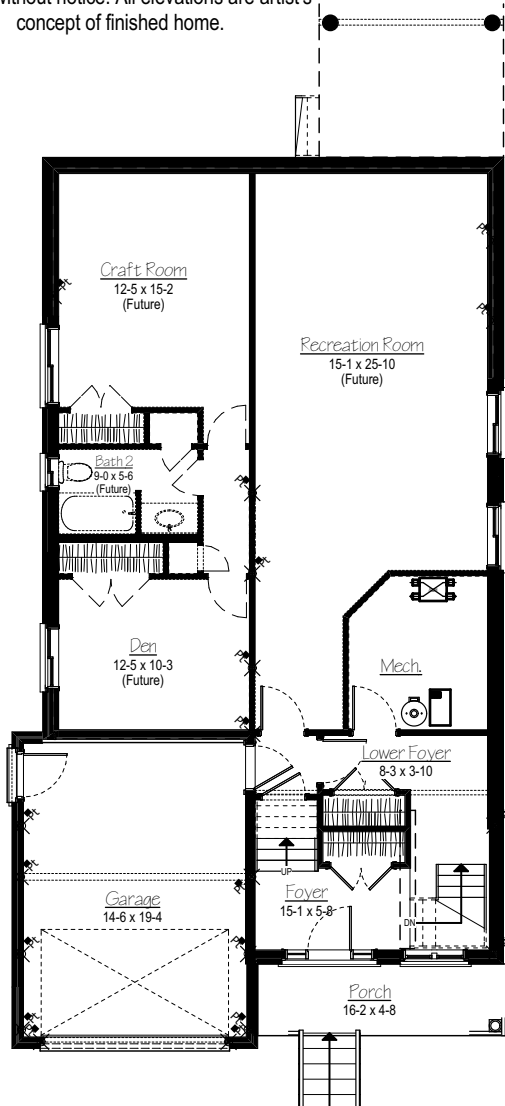

Elevation A

Elevation B

# Magnolia Walkup

1762 sq ft

Upper + Lower Foyer

All dimensions approximate E. & O.E. and subject to change without notice. All elevations are artist's concept of finished home.

Lower Floor 3 Bedroom

Lower Floor 2 Bedroom

Upper Floor Plan 3 Bedroom

Upper Floor Plan 2 Bedroom