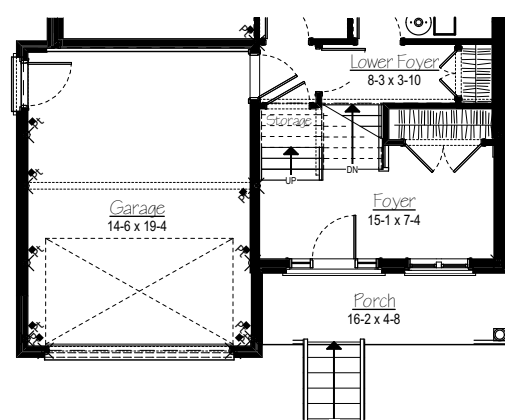

# Magnolia Walkup

1762 sq ft

Upper + Lower Foyer

All dimensions approximate E. & O.E. and subject to change without notice. All elevations are artist's concept of finished home.

Lower Floor 3 Bedroom

Lower Floor 2 Bedroom

Upper Floor Plan 3 Bedroom

Upper Floor Plan 2 Bedroom