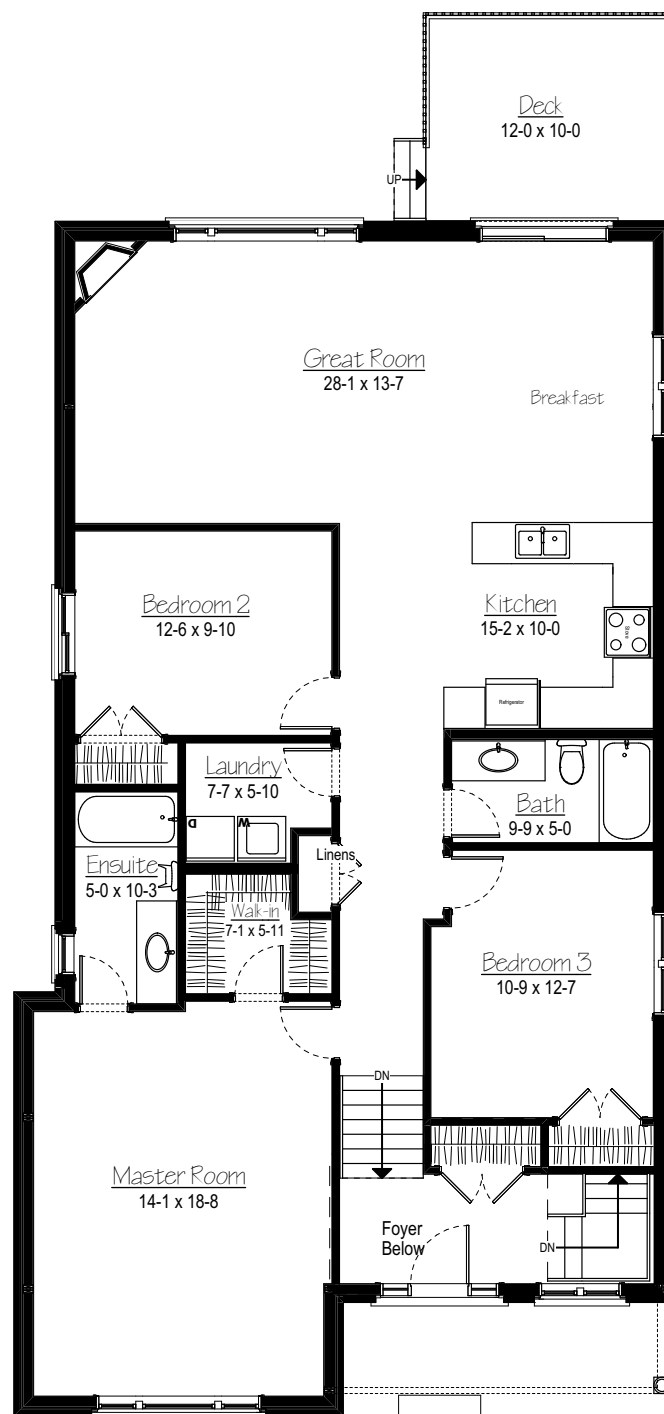

# Magnolia Walkup

1762 sq ft

Upper + Lower Foyer

All dimensions approximate E. & O.E. and subject to change without notice. All elevations are artist's concept of finished home.

Lower Floor 3 Bedroom

Lower Floor 2 Bedroom

Upper Floor Plan 3 Bedroom

Upper Floor Plan 2 Bedroom