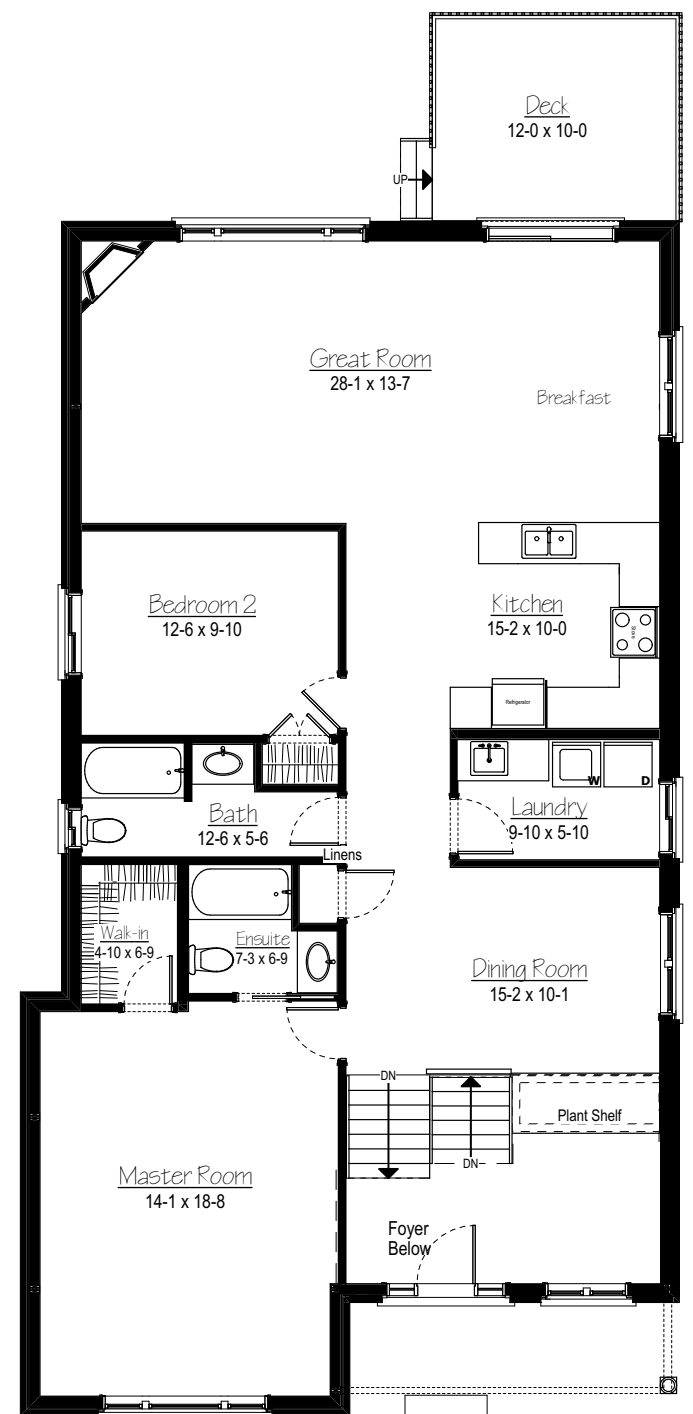

Elevation A

Elevation B

# Magnolia Walkup

1762 sq ft

Upper + Lower Foyer

All dimensions approximate E. & O.E. and subject to change without notice. All elevations are artist's concept of finished home.

Lower Floor 3 Bedroom

Lower Floor 2 Bedroom

Upper Floor Plan 3 Bedroom

Upper Floor Plan 2 Bedroom