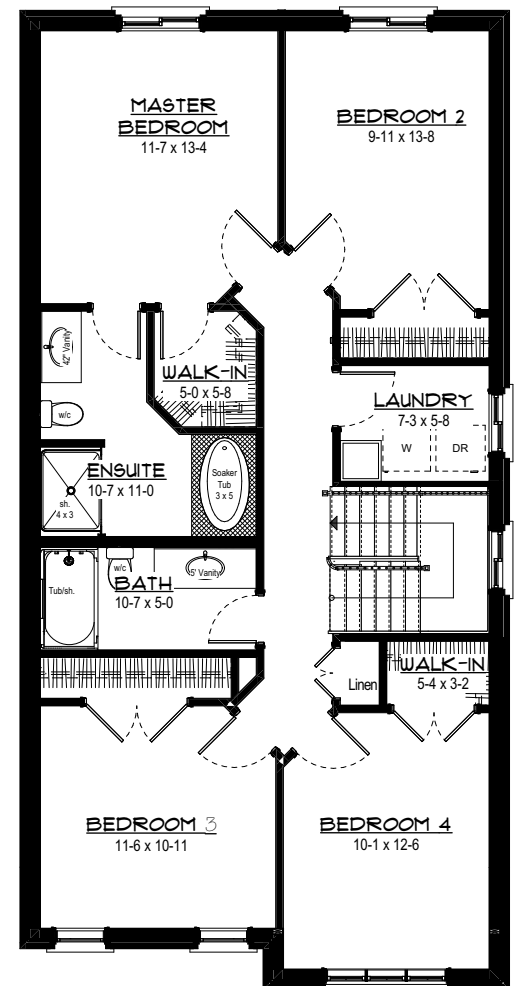

Elevation A

Elevation B

Madi 2 Storey

2 Car Garage

2052 sq ft

1st & 2nd Floors

All dimensions approximate E. & O.E. and subject to change without notice. All elevations are artist's concept of finished home.
v. July 2020 - 01

Basement Plan

1st Floor Plan

2nd Floor 3 Bedroom

2nd Floor 4 Bedroom