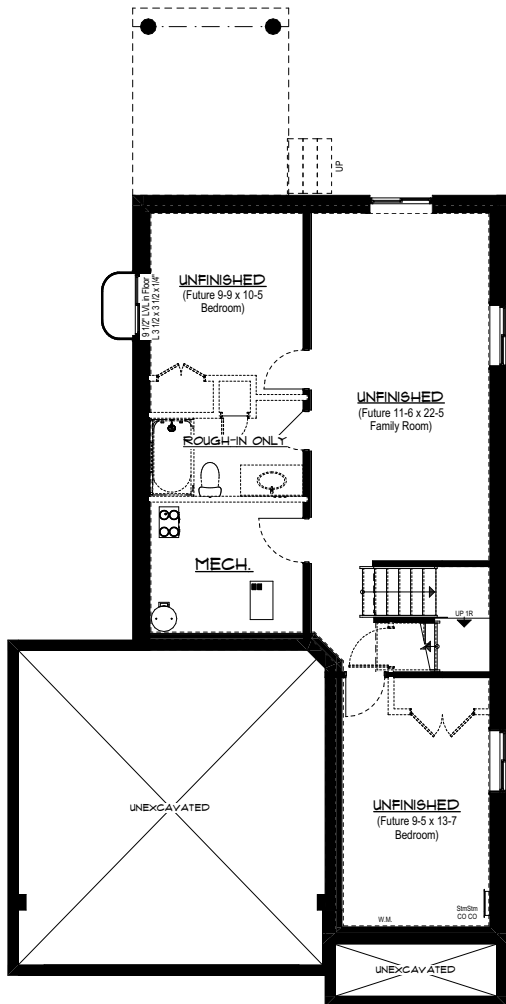

Elevation A

Elevation B

Madi 2 Storey

2 Car Garage

2052 sq ft

1st & 2nd Floors

All dimensions approximate E. & O.E. and subject to change without notice. All elevations are artist's concept of finished home.
v. July 2020 - 01

Basement Plan

1st Floor Plan

2nd Floor 3 Bedroom

2nd Floor 4 Bedroom