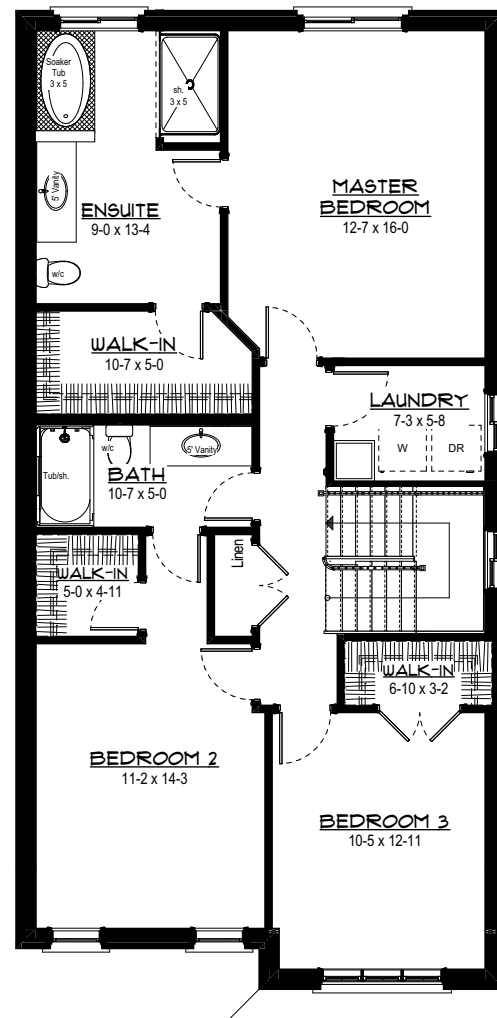

Elevation A

Elevation B

Madi 2 Storey

2 Car Garage

2052 sq ft

1st & 2nd Floors

All dimensions approximate E. & O.E. and subject to change without notice. All elevations are artist's concept of finished home.
v. July 2020 - 01

Basement Plan

1st Floor Plan

2nd Floor 3 Bedroom

2nd Floor 4 Bedroom