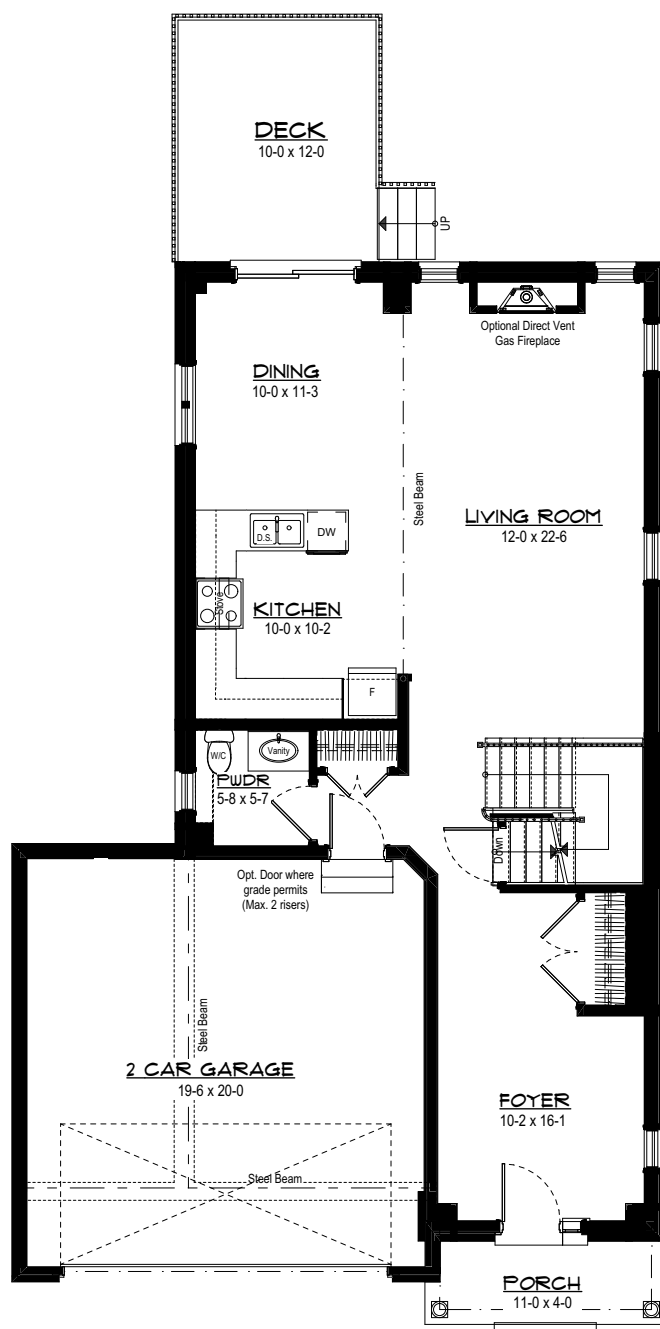

Elevation A

Elevation B

Madi 2 Storey

2 Car Garage

2052 sq ft

1st & 2nd Floors

All dimensions approximate E. & O.E. and subject to change without notice. All elevations are artist's concept of finished home.
v. July 2020 - 01

Basement Plan

1st Floor Plan

2nd Floor 3 Bedroom

2nd Floor 4 Bedroom