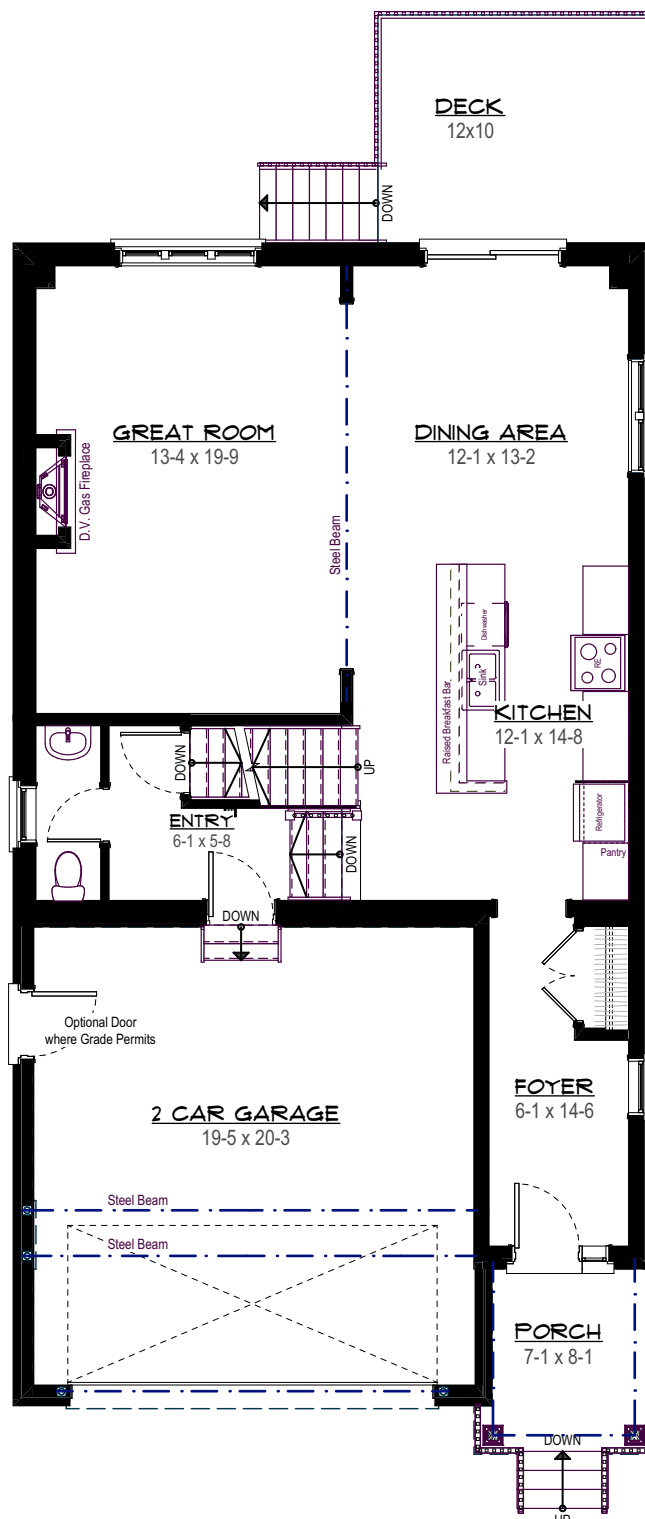

Front View

All dimensions approximate E. & O.E. and subject to change without notice. All elevations are artist's concept of finished home.
v. September 2020 - 01

Serena 2 Storey

2191 sq ft

1st & 2nd Floors

2nd Floor Plan

1st Floor Plan

Basement Plan