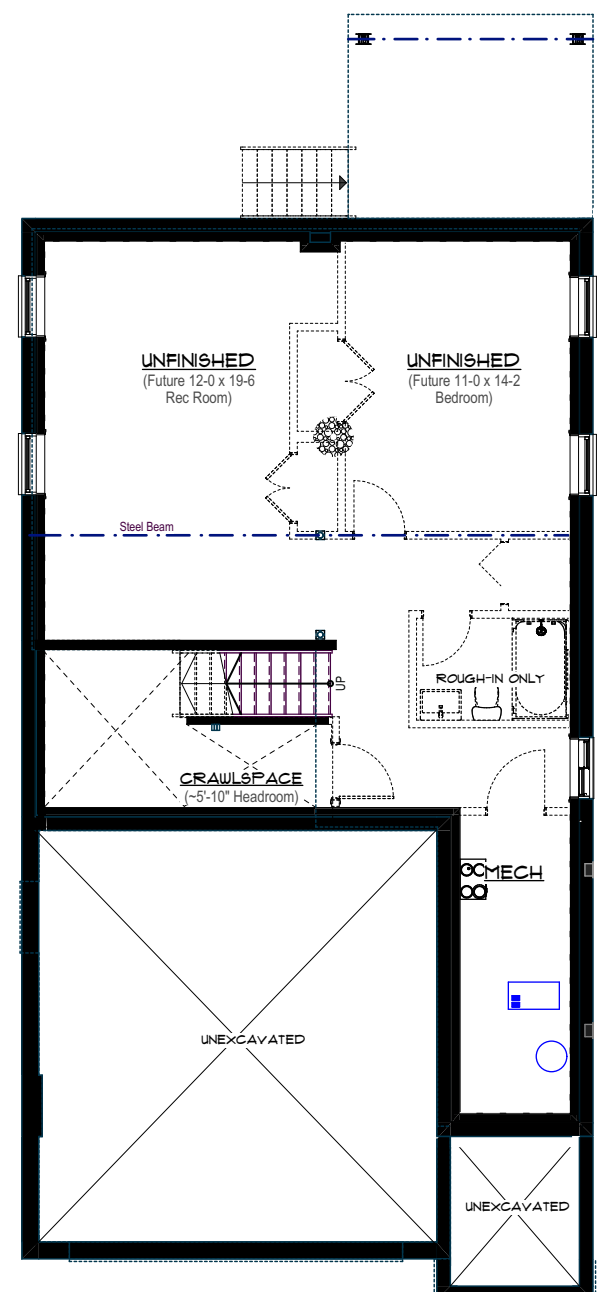

Front View

All dimensions approximate E. & O.E. and subject to change without notice. All elevations are artist's concept of finished home.
v. September 2020 - 01

Serena 2 Storey

2191 sq ft

1st & 2nd Floors

2nd Floor Plan

1st Floor Plan

Basement Plan