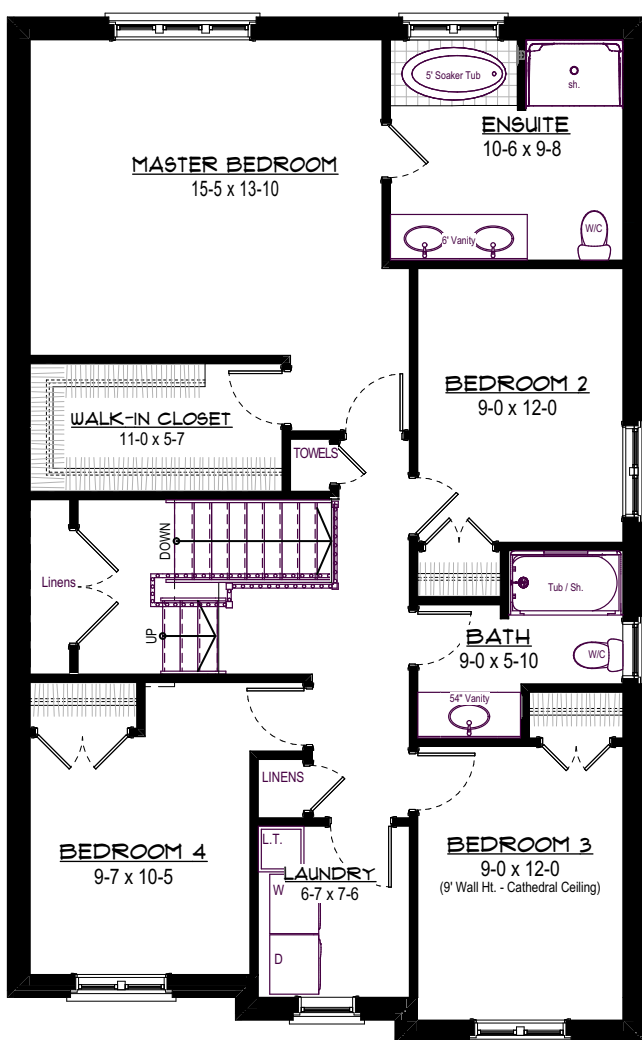

Front View

All dimensions approximate E. & O.E. and subject to change without notice. All elevations are artist's concept of finished home.
v. September 2020 - 01

Serena 2 Storey

2191 sq ft

1st & 2nd Floors

2nd Floor Plan

1st Floor Plan

Basement Plan