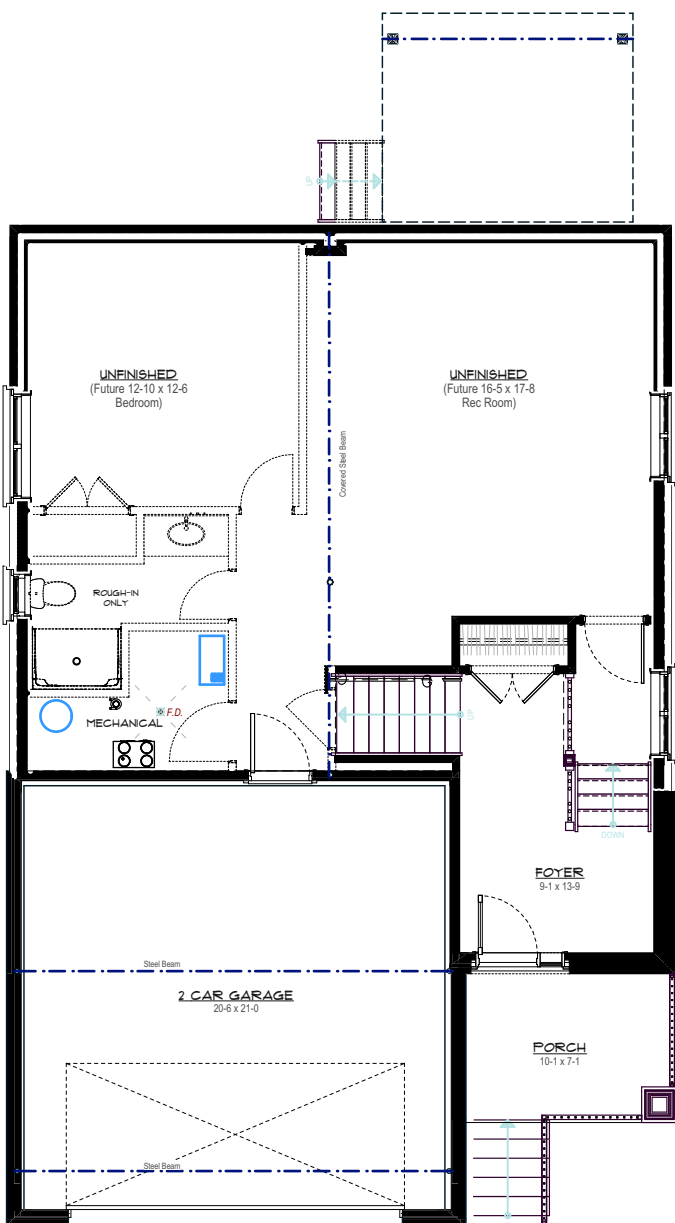

Front View

Sammantha

2892 sq ft

Foyer, 1st & 2nd Floors

All dimensions approximate E. & O.E. and subject to change without notice. All elevations are artist's concept of finished home.

Ground Floor Plan

1st Floor Plan

2nd Floor Plan