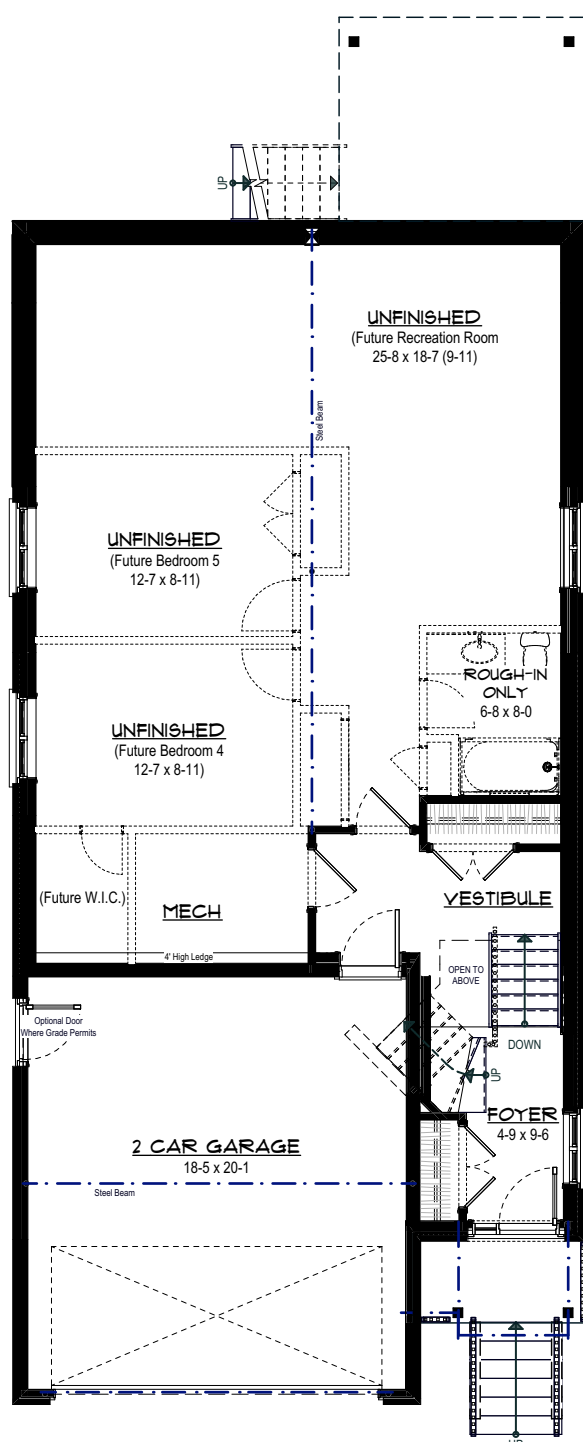

Arissa

1654 sq ft
Upper floor & Ground Floor Foyer

All dimensions approximate E. & O.E. and subject to change without notice. All elevations are artist's concept of finished home.
v. July 2020-01

Lower Floor Plan

Upper Floor Plan