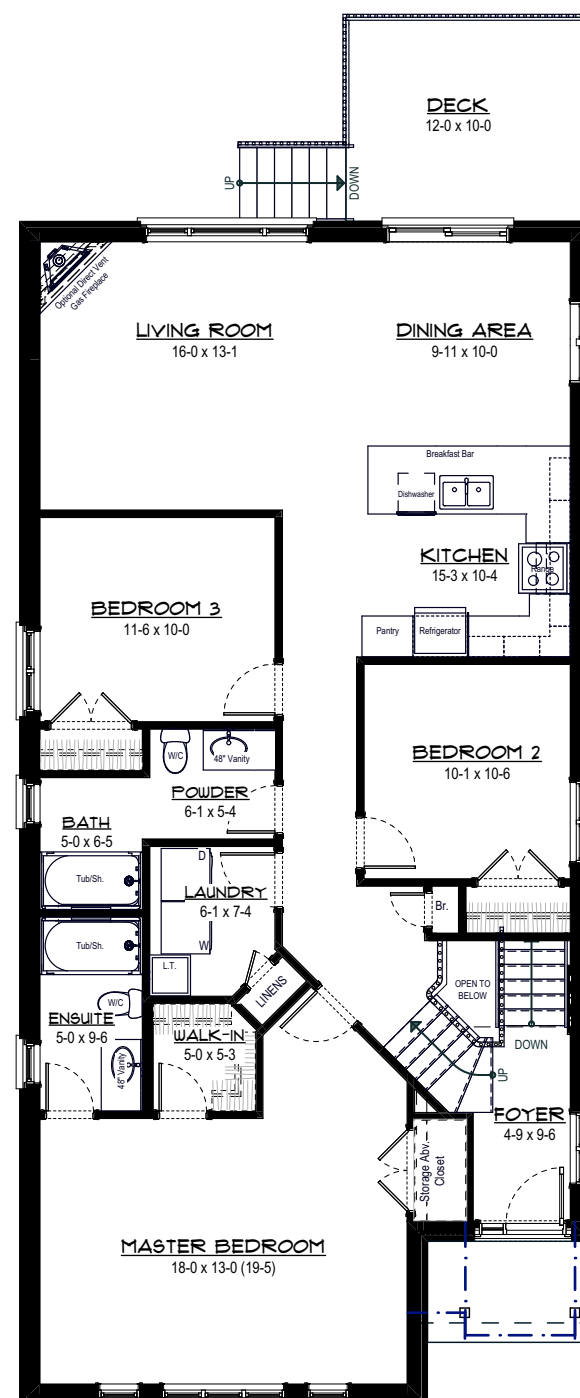

Arissa

1654 sq ft
Upper floor & Ground Floor Foyer

All dimensions approximate E. & O.E. and subject to change without notice. All elevations are artist's concept of finished home.
v. July 2020-01

Lower Floor Plan

Upper Floor Plan