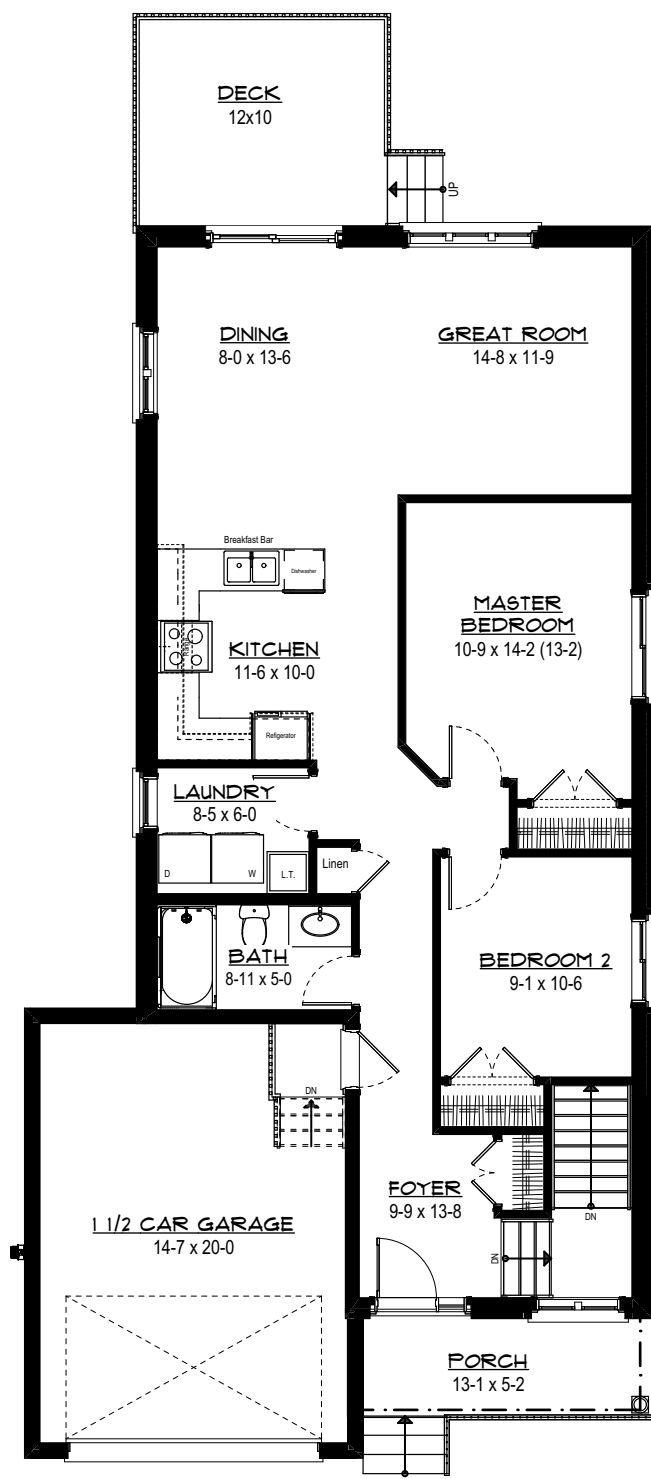

# The Glenwood Bungalow

All dimensions approximate E. & O.E. and subject to change without notice. All elevations are artist's concept of finished home.

v. 2020-03-03-02

**1145 sq ft**

1st Floor

**1st Floor**

**Basement**