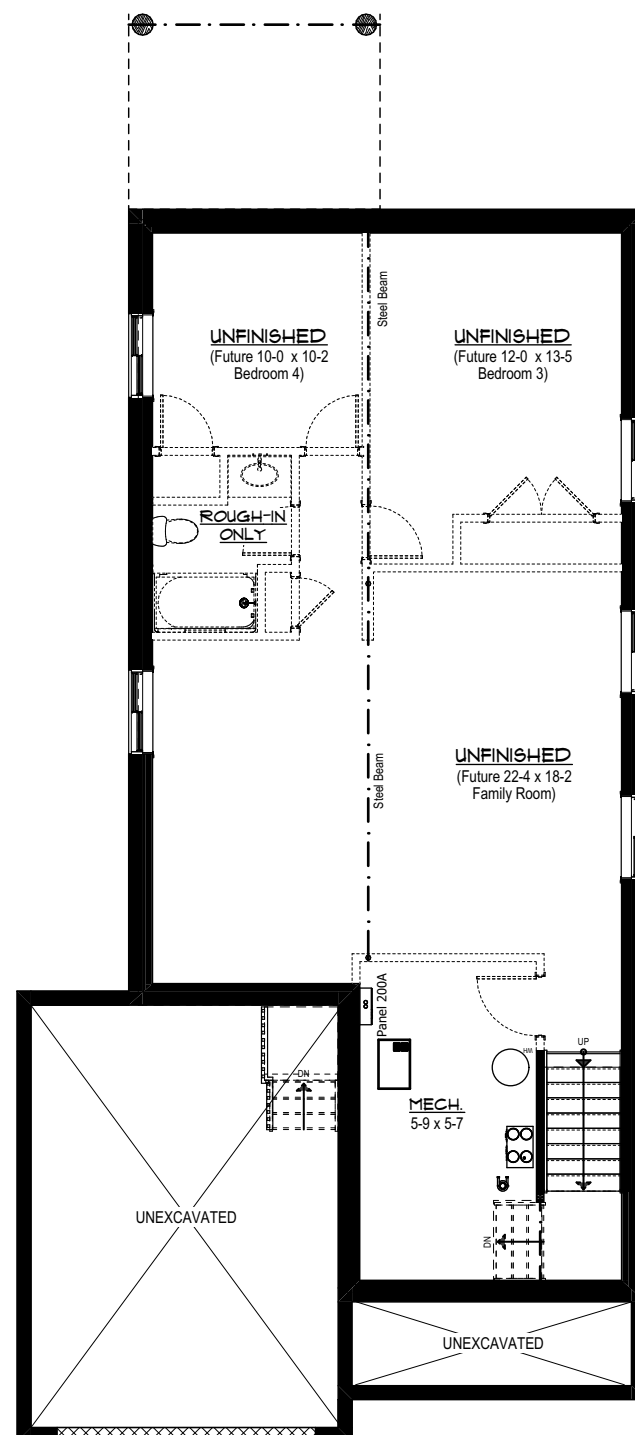

# The Glenwood Bungalow

All dimensions approximate E. & O.E. and subject to change without notice. All elevations are artist's concept of finished home.

v. 2020-03-03-02

**1145 sq ft**

1st Floor

**1st Floor**

**Basement**