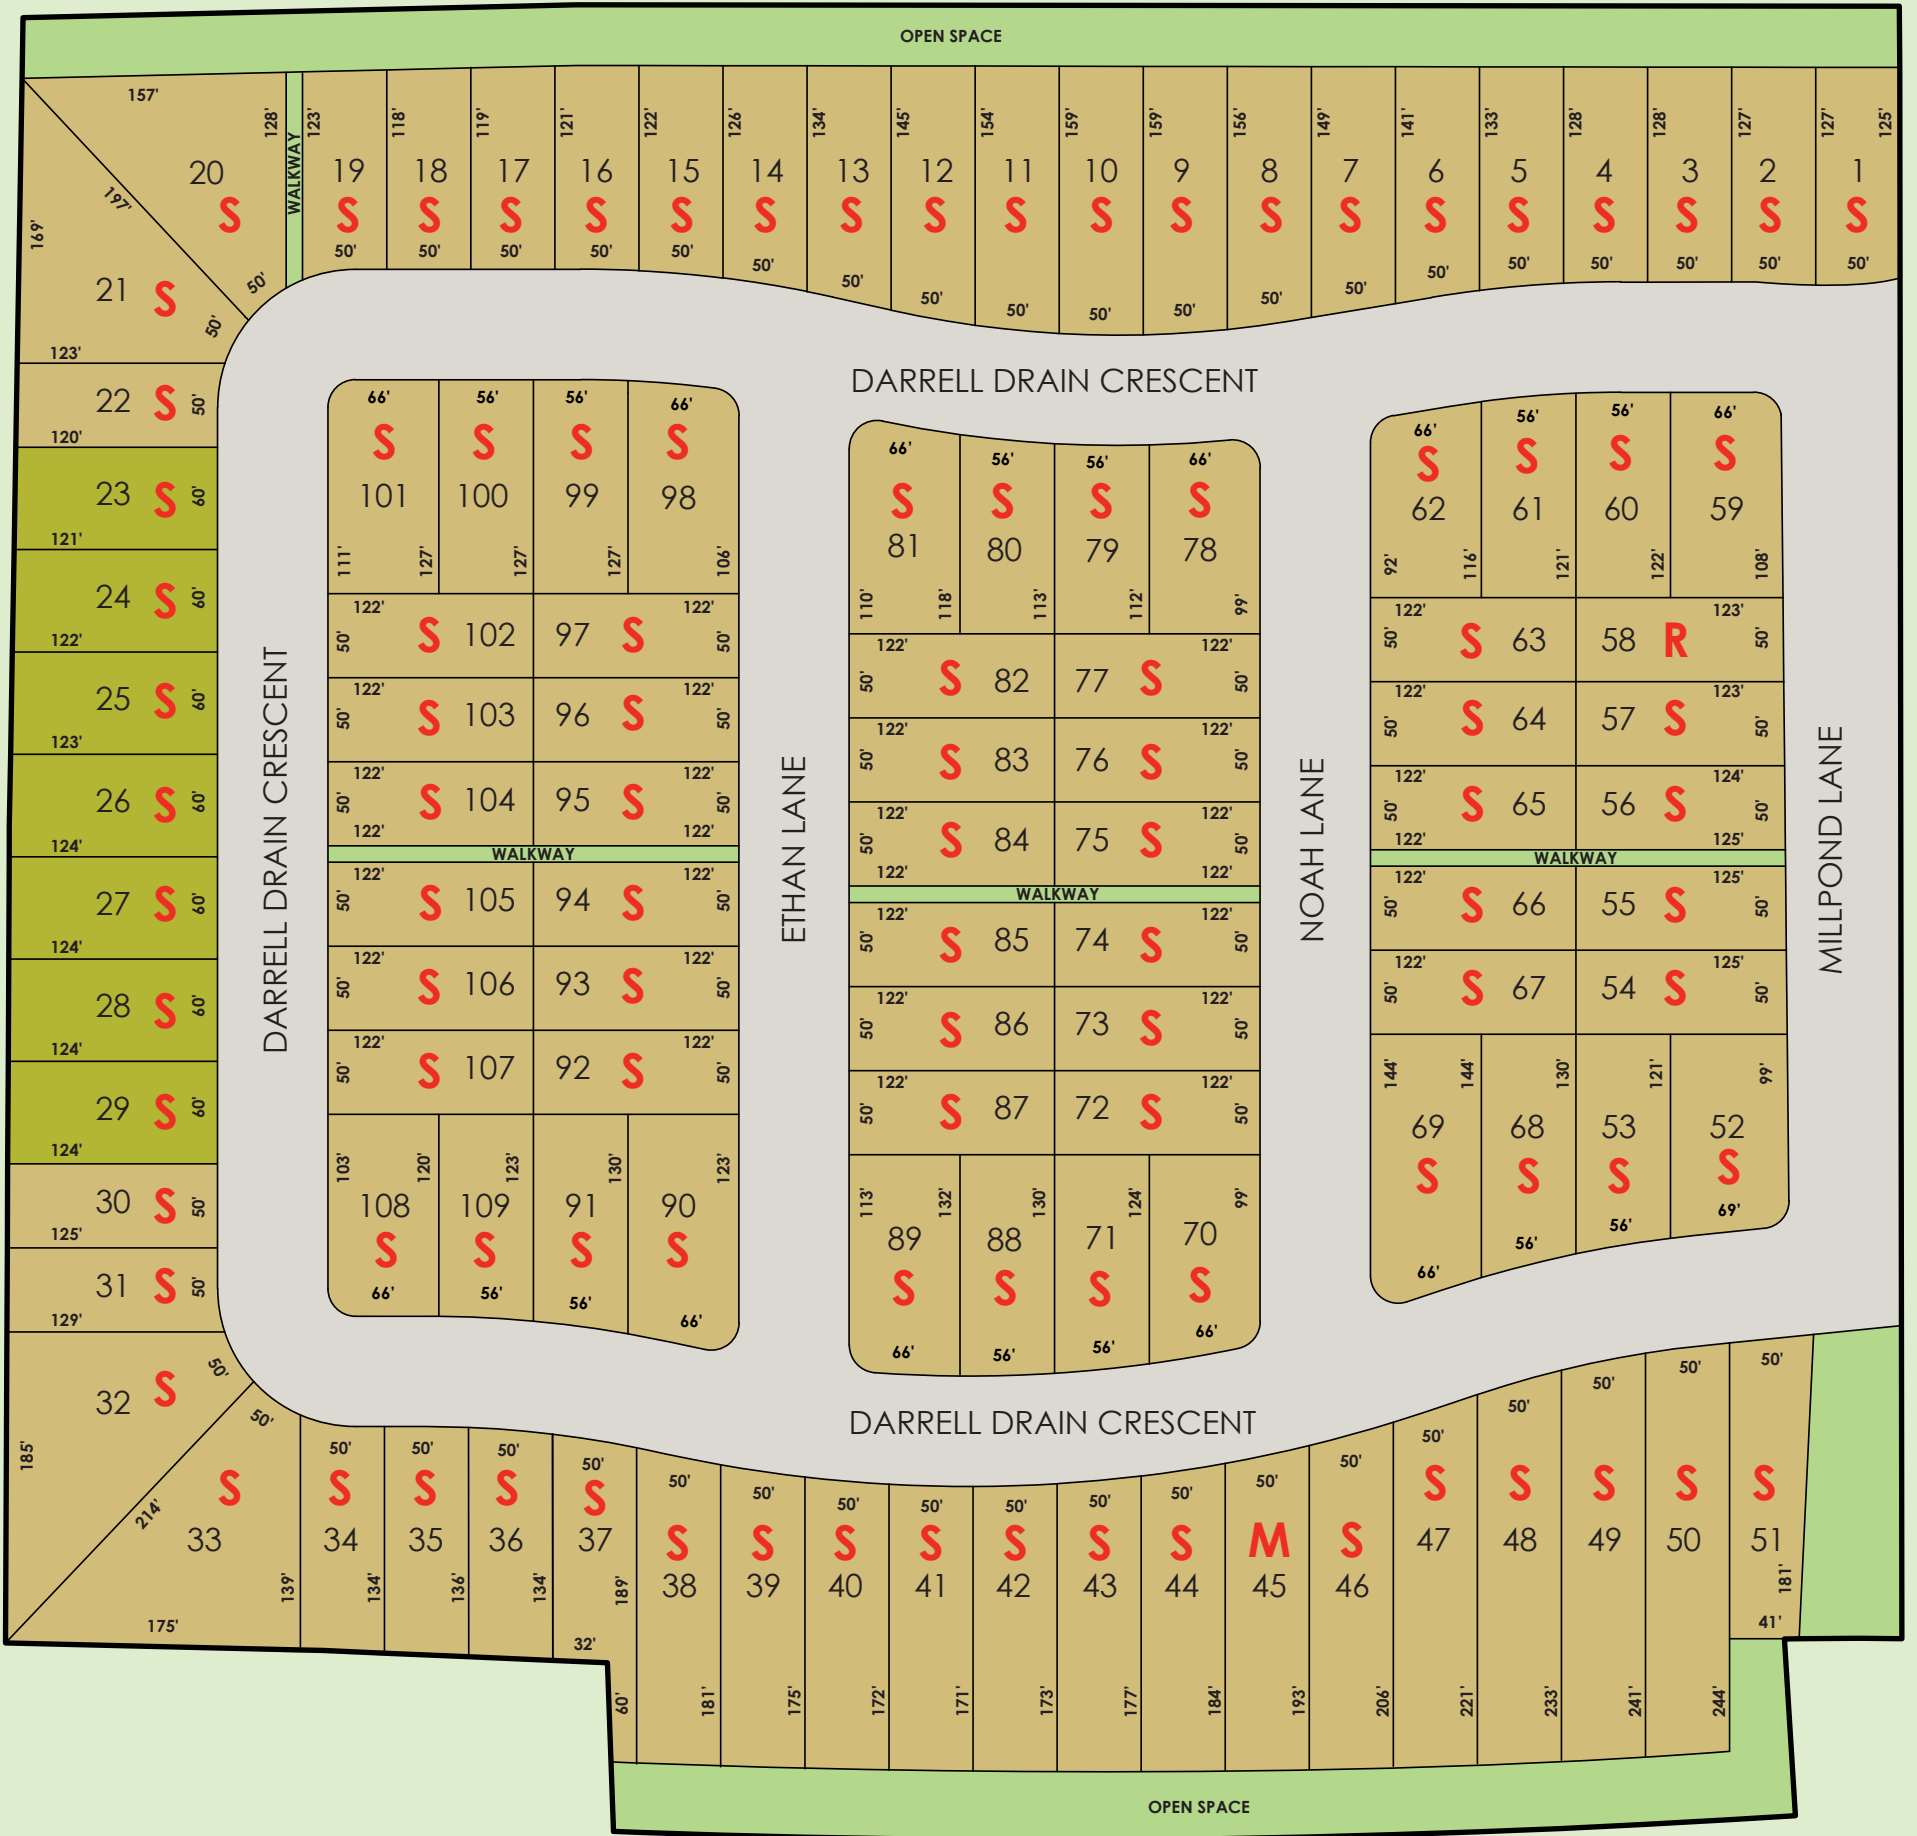

### PHASE 3

Legend	
	<b>S</b> SOLD
	<b>M</b> MODEL HOME

All sizes are for marketing purposes only and subject to change without notice. Site plan is artist's concept. Please see official plan for actual dimensions of irregular lots. E.&O.E.

**PHASE 2**

**NORWOOD  
PARK  
ESTATES**

**Legend**

50s	<b>S</b> SOLD	<b>R</b> RESERVED
60s	<b>M</b> MODEL HOME	

All sizes are for marketing purposes only and subject to change without notice. Site plan is artist's concept. Please see official plan for actual dimensions of irregular lots. E.&O.E.