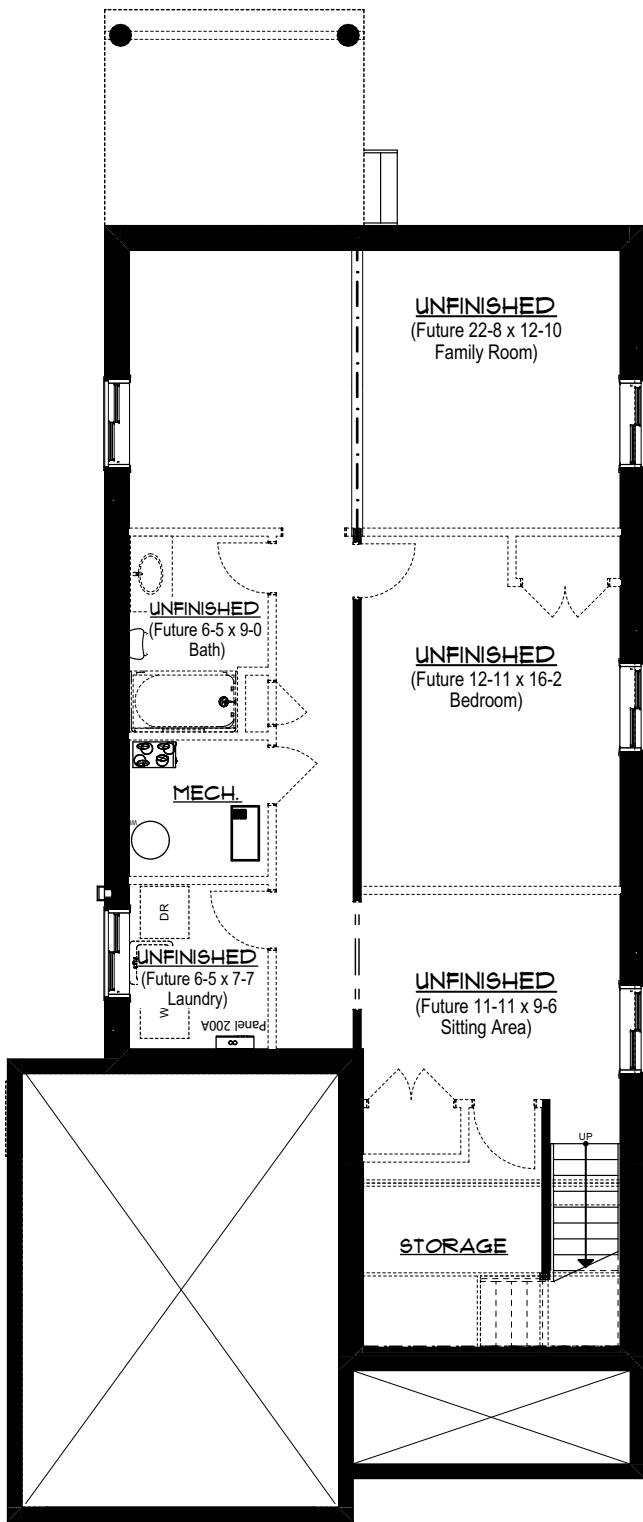

Elevation A

Elevation B

Jeffrey Bungalow
1 1/2 Car Garage

All dimensions approximate E. & O.E. and subject to change without notice. All elevations are artist's concept of finished home.
v. May 2017-00

Finished 1st Floor 1,177 sq ft
1st Floor Only

Basement Plan

1st Floor Plan

Optional Ensuite