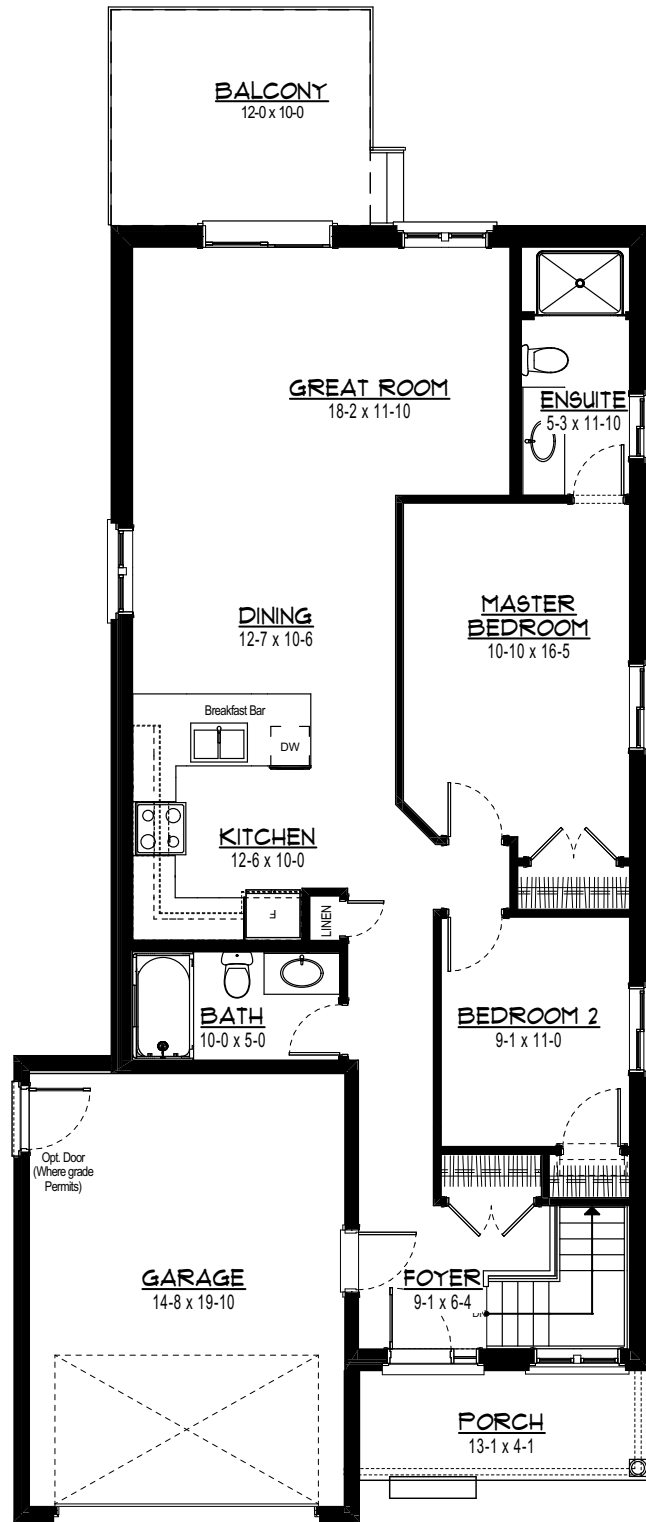

Elevation A

Elevation B

Jeffrey Bungalow
1 1/2 Car Garage

All dimensions approximate E. & O.E. and subject to change without notice. All elevations are artist's concept of finished home.
v. May 2017-00

Finished 1st Floor 1,177 sq ft
1st Floor Only

Basement Plan

1st Floor Plan

Optional Ensuite