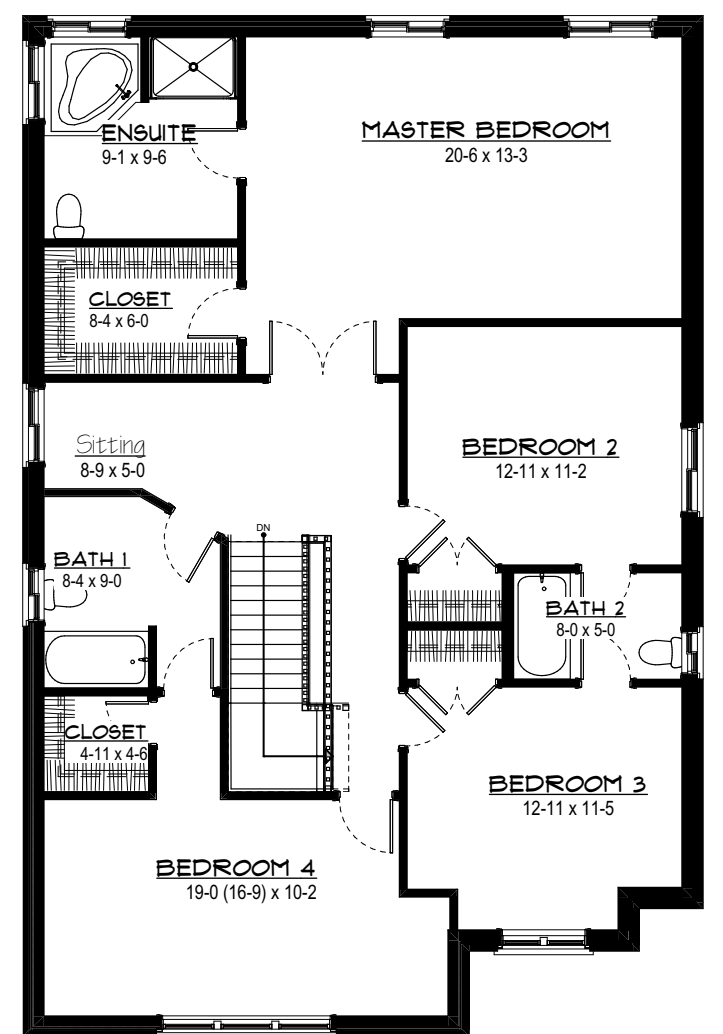

The Briarwood 2 Storey

2752 sq ft

1st & 2nd Floors

All dimensions approximate E. & O.E. and subject to change without notice. All elevations are artist's concept of finished home.
v.March 2020-00

Opt. Walk-out

Basement Plan

1st Floor Plan

2nd Floor Plan