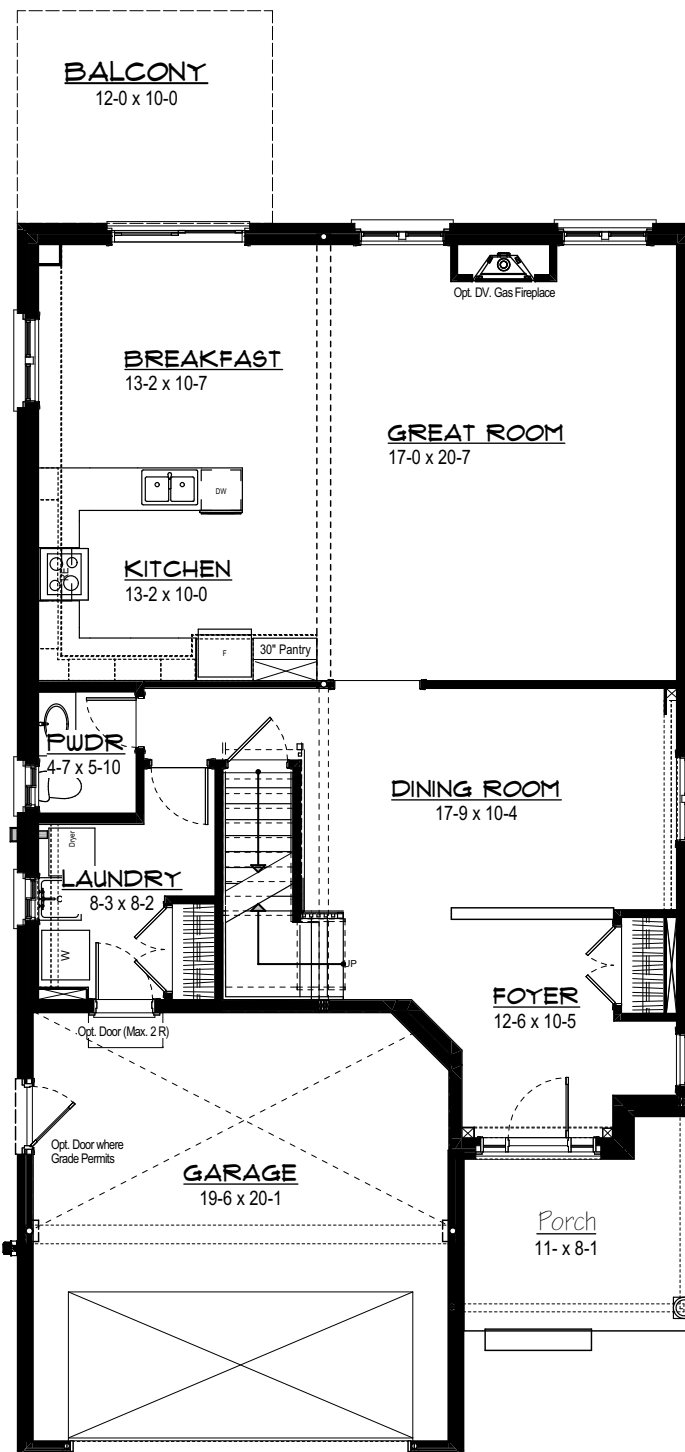

The Briarwood 2 Storey

2752 sq ft

1st & 2nd Floors

All dimensions approximate E. & O.E. and subject to change without notice. All elevations are artist's concept of finished home.
v.March 2020-00

Opt. Walk-out

Basement Plan

1st Floor Plan

2nd Floor Plan