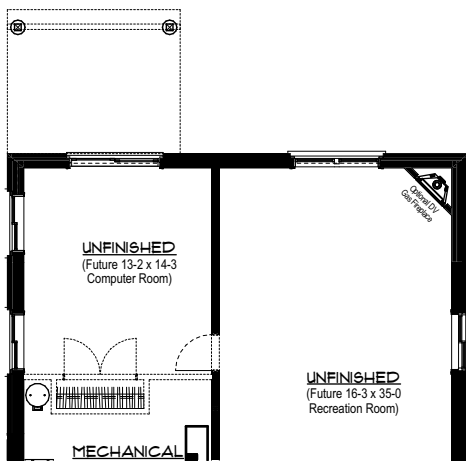

The Briarwood 2 Storey

2752 sq ft

1st & 2nd Floors

All dimensions approximate E. & O.E. and subject to change without notice. All elevations are artist's concept of finished home.
v.March 2020-00

Opt. Walk-out

Basement Plan

1st Floor Plan

2nd Floor Plan