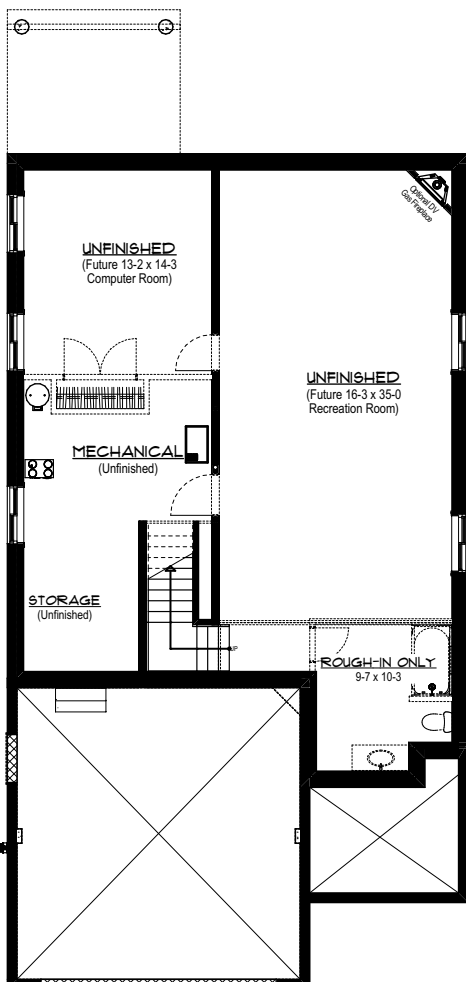

The Briarwood 2 Storey

2752 sq ft

1st & 2nd Floors

All dimensions approximate E. & O.E. and subject to change without notice. All elevations are artist's concept of finished home.
v.March 2020-00

Opt. Walk-out

Basement Plan

1st Floor Plan

2nd Floor Plan