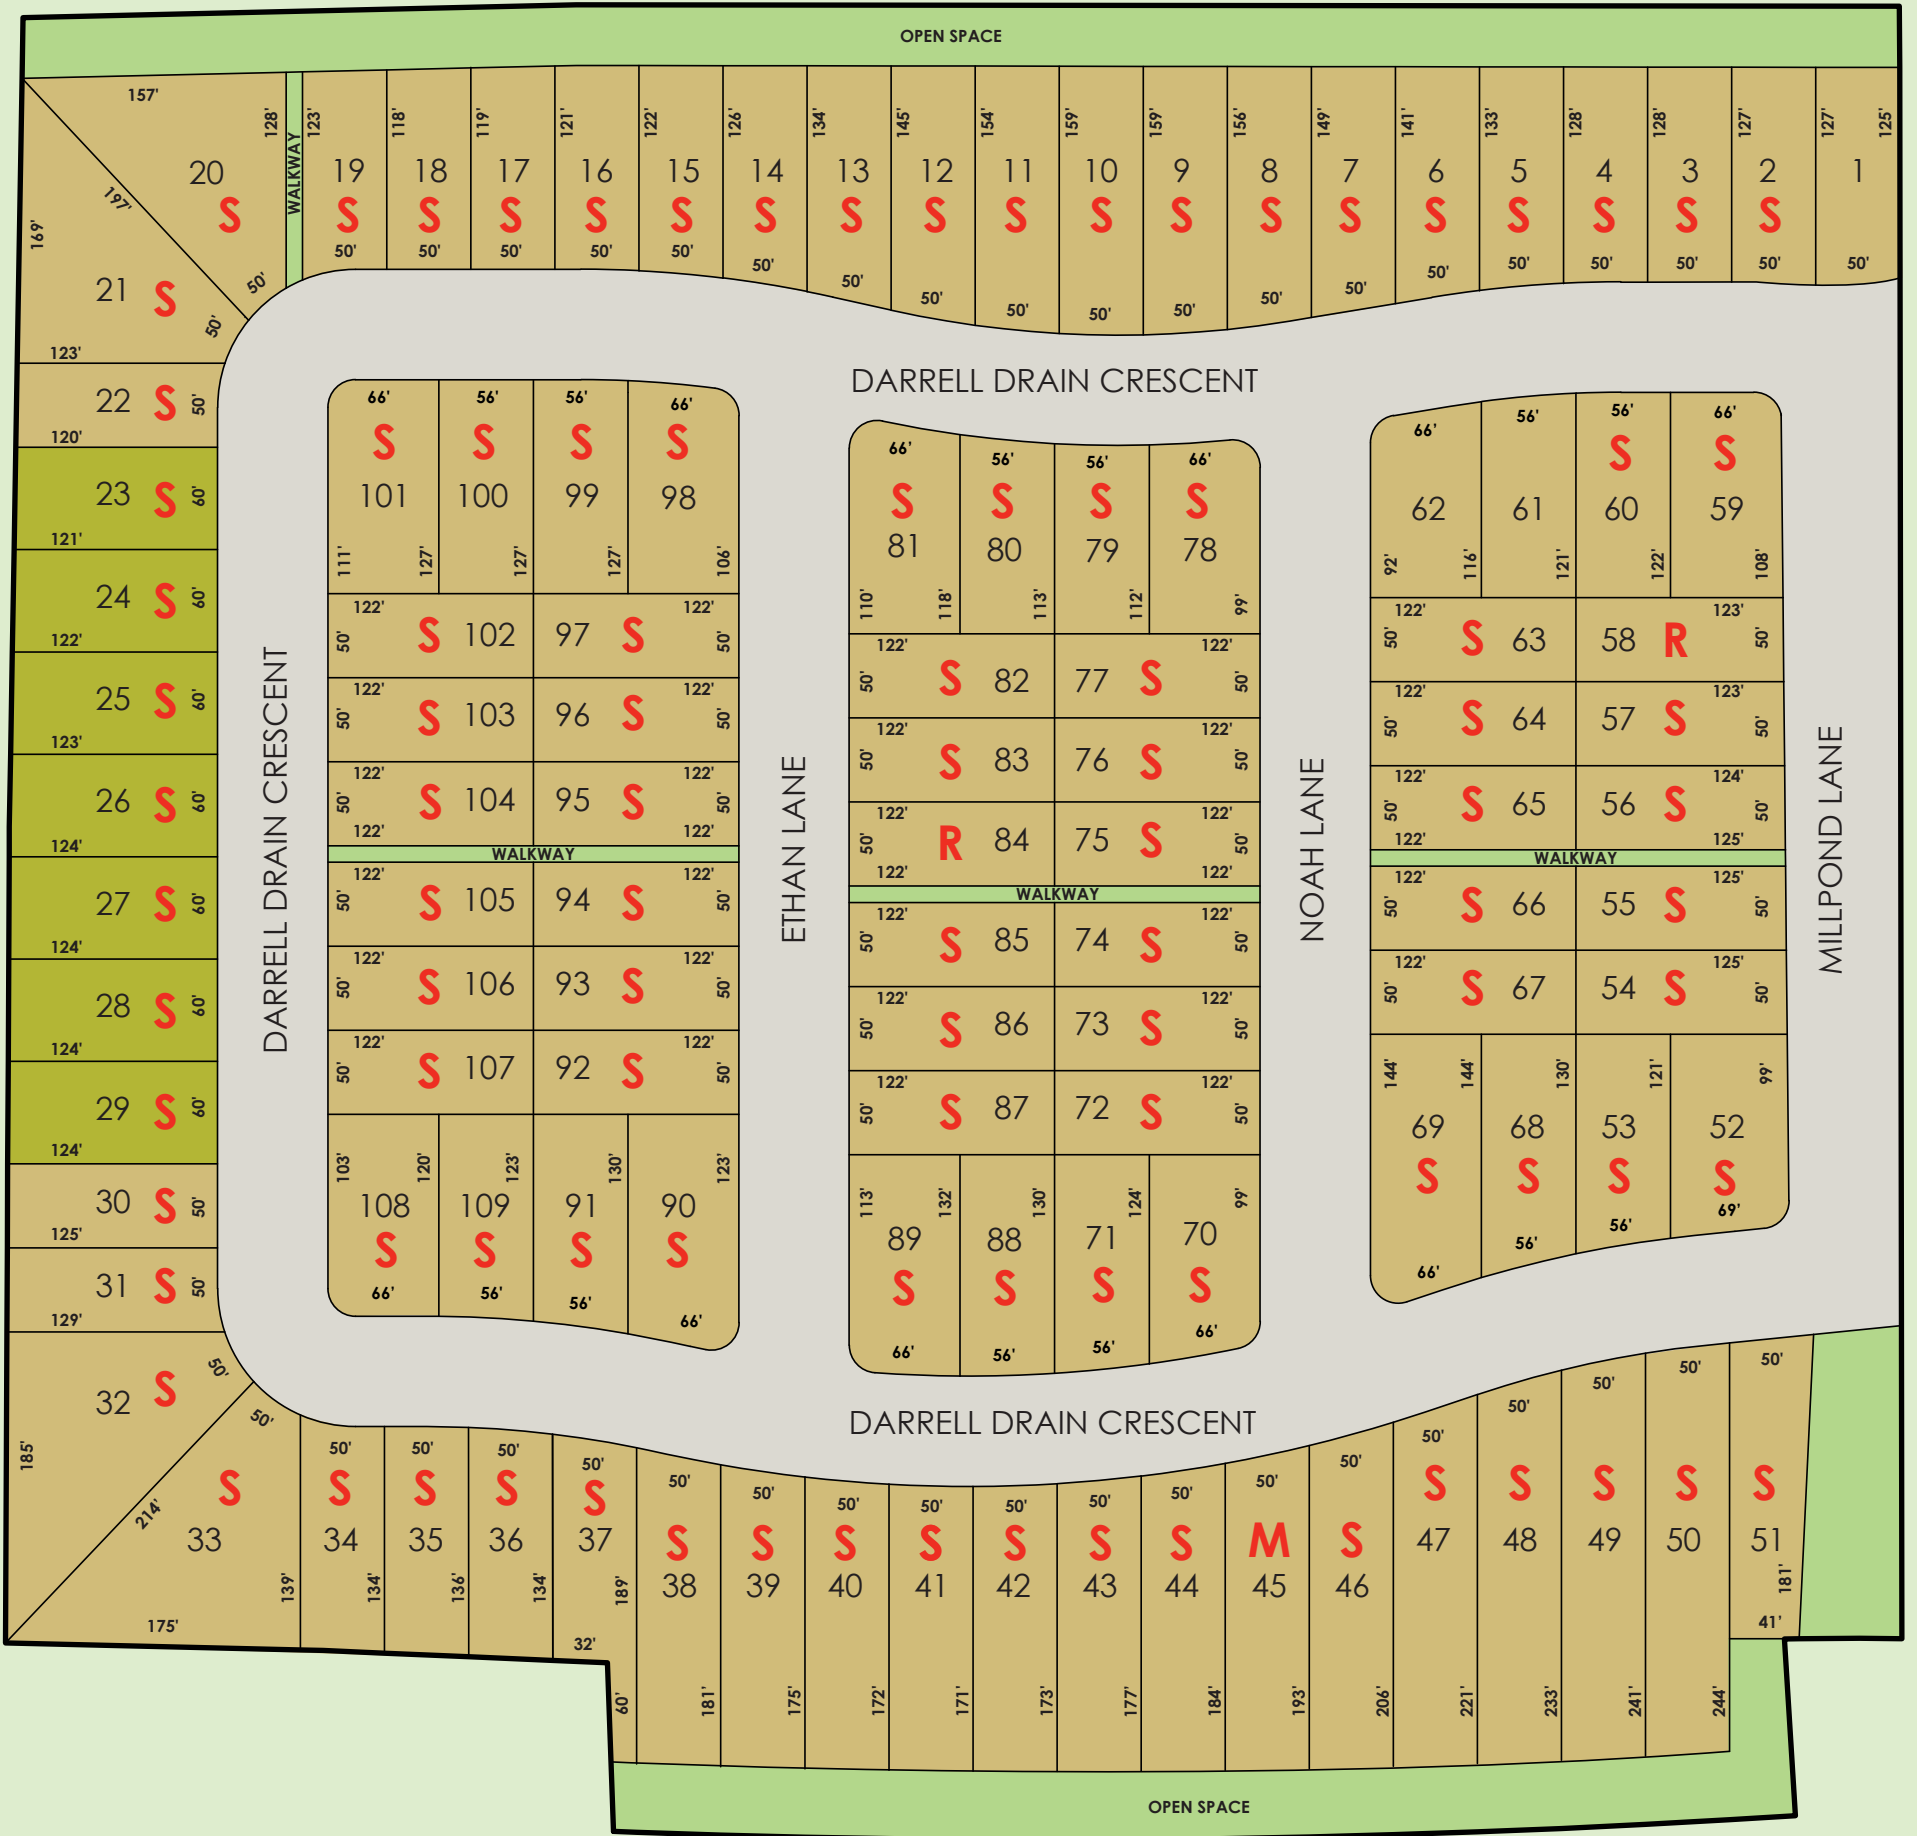

PHASE 2

Legend		
	50s	S SOLD
	60s	R RESERVED
		M MODEL HOME

All sizes are for marketing purposes only and subject to change without notice. Site plan is artist's concept. Please see official plan for actual dimensions of irregular lots. E.&O.E.