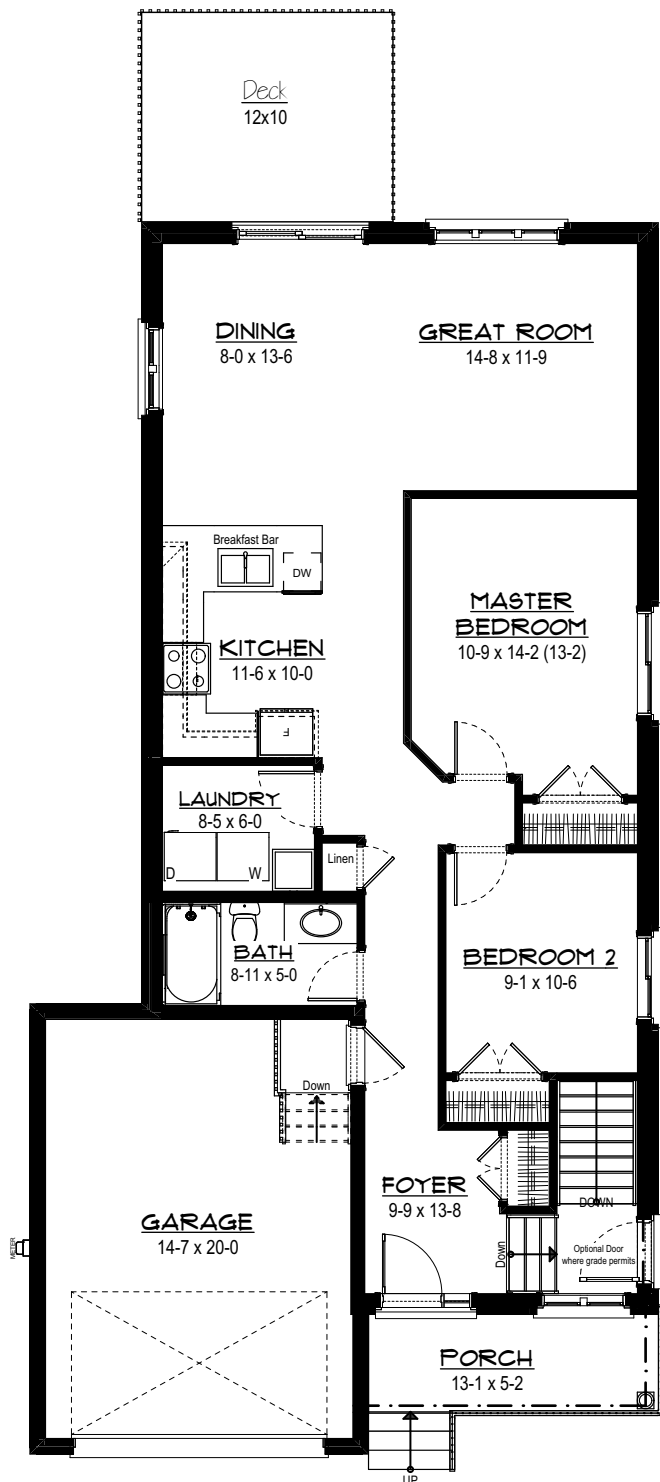

Elevation A

Elevation B

The Glenwood Bungalow

1145 sq ft

1st Floor

All dimensions approximate E. & O.E. and subject to change without notice. All elevations are artist's concept of finished home.

v. 2019-09-11-02

1st Floor

Basement