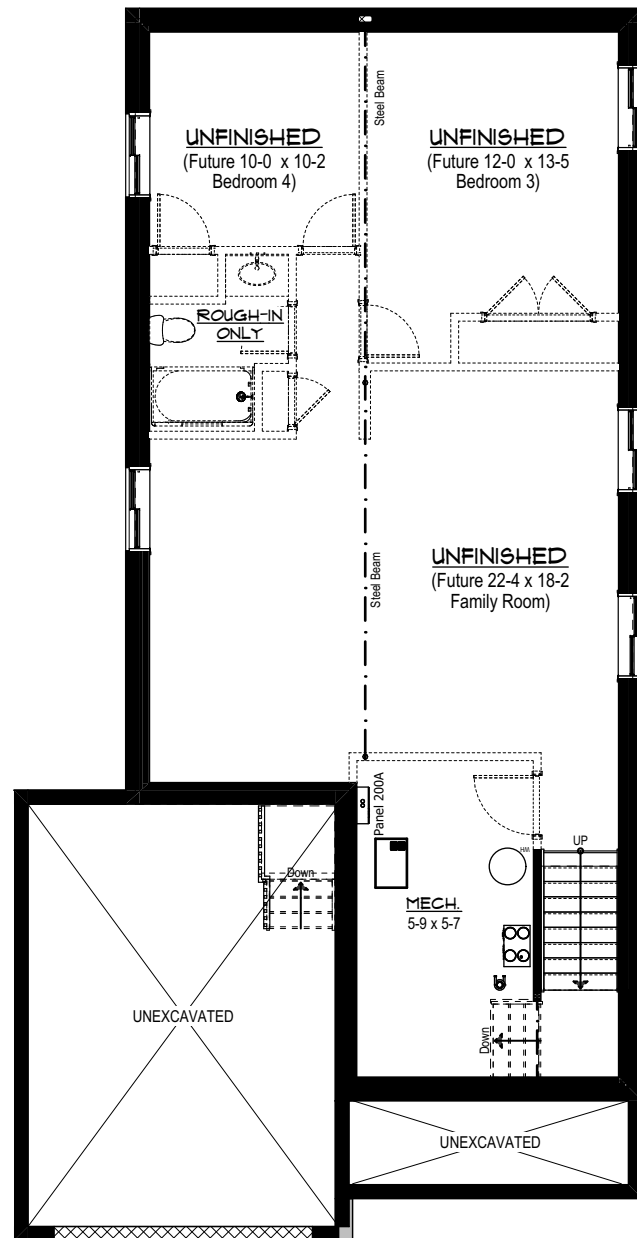

Elevation A

Elevation B

The Glenwood Bungalow

1145 sq ft

1st Floor

All dimensions approximate E. & O.E. and subject to change without notice. All elevations are artist's concept of finished home.

v. 2019-09-11-02

1st Floor

Basement