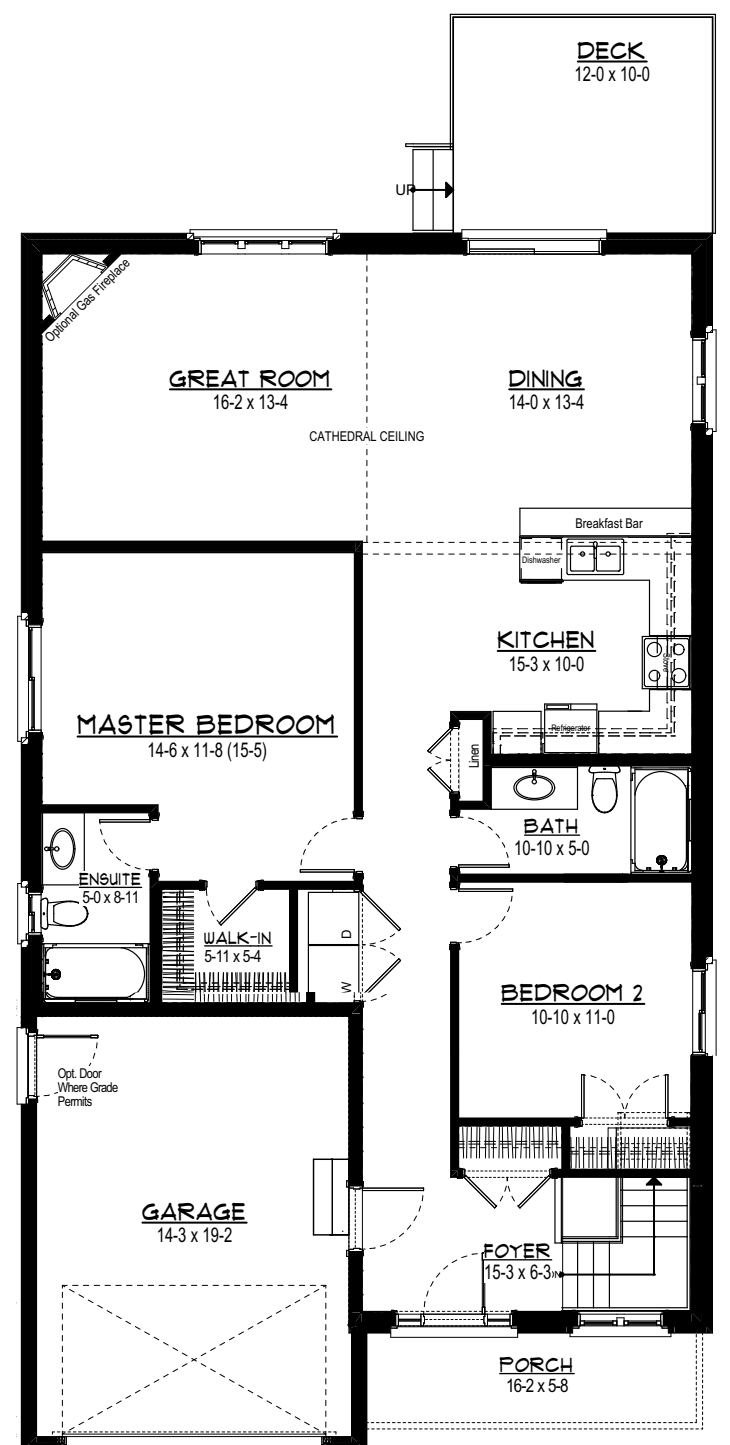

Elevation A

Elevation A

The Myla Bungalow

1 1/2 Car Garage

1,410 sq ft

All dimensions approximate E. & O.E. and subject to change without notice. All elevations are artist's concept of finished home.

v. October 18-08

1st Floor Plan 1 1/2 Car Garage

Optional Main Floor Laundry