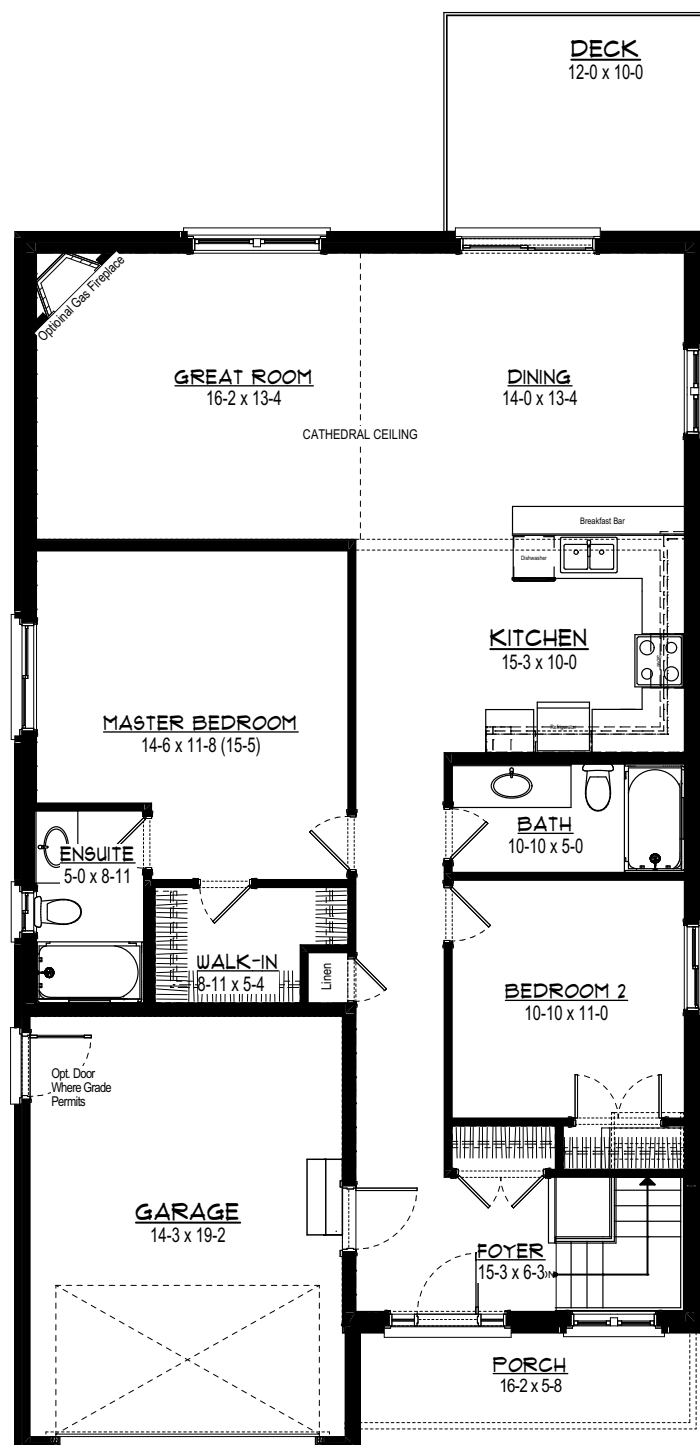

Elevation A

Elevation A

The Myla Bungalow

1 1/2 Car Garage

1,410 sq ft

All dimensions approximate E. & O.E. and subject to change without notice. All elevations are artist's concept of finished home.

v. October 18-08

1st Floor Plan 1 1/2 Car Garage

Optional Main Floor Laundry