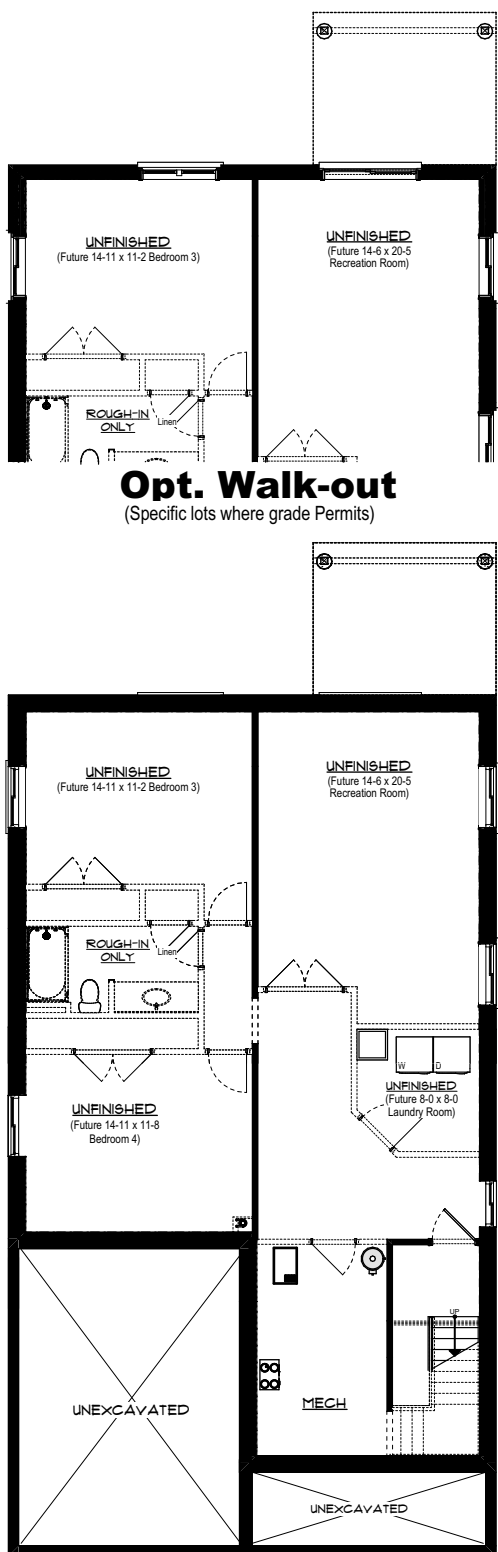

Elevation A

Elevation A

The Myla Bungalow

1 1/2 Car Garage

1,410 sq ft

All dimensions approximate E. & O.E. and subject to change without notice. All elevations are artist's concept of finished home.

v. October 18-08

1st Floor Plan 1 1/2 Car Garage

Optional Main Floor Laundry