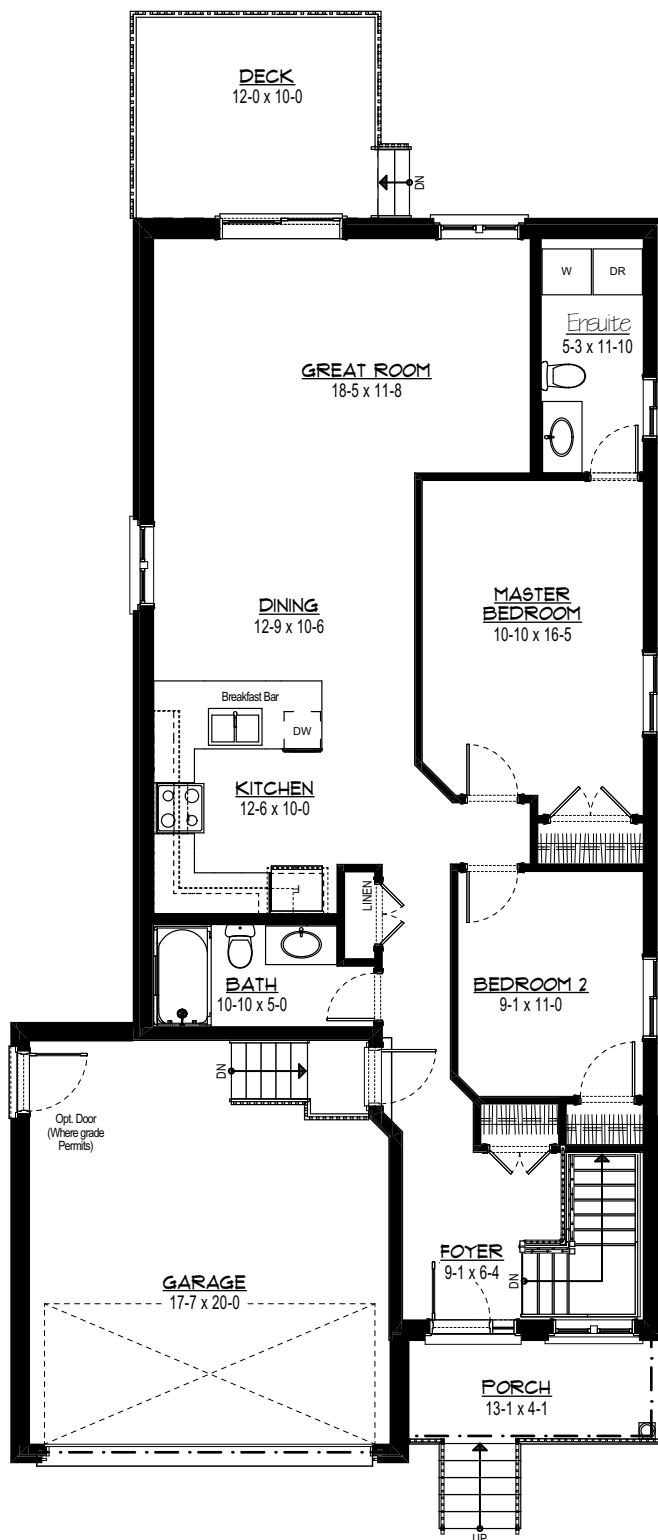

Elevation A

Elevation B

Jeffrey Bungalow

1st Floor 1254 sq ft

All dimensions approximate E. & O.E. and subject to change without notice. All elevations are artist's concept of finished home.
v. September 2019-01

1st Floor Plan

1st Floor Plan with Optional Ensuite

Basement Plan