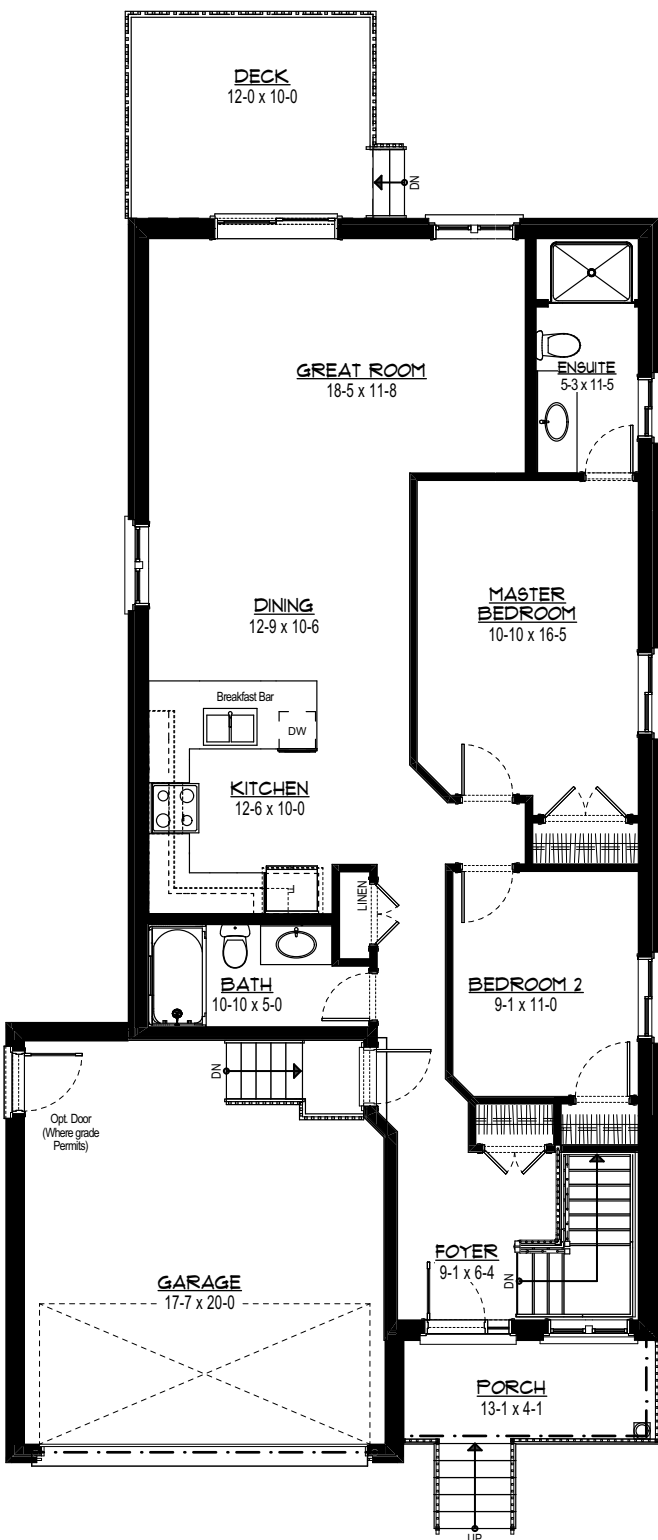

Elevation A

Elevation B

Jeffrey Bungalow

1st Floor 1254 sq ft

All dimensions approximate E. & O.E. and subject to change without notice. All elevations are artist's concept of finished home.
v. September 2019-01

1st Floor Plan

1st Floor Plan with Optional Ensuite

Basement Plan