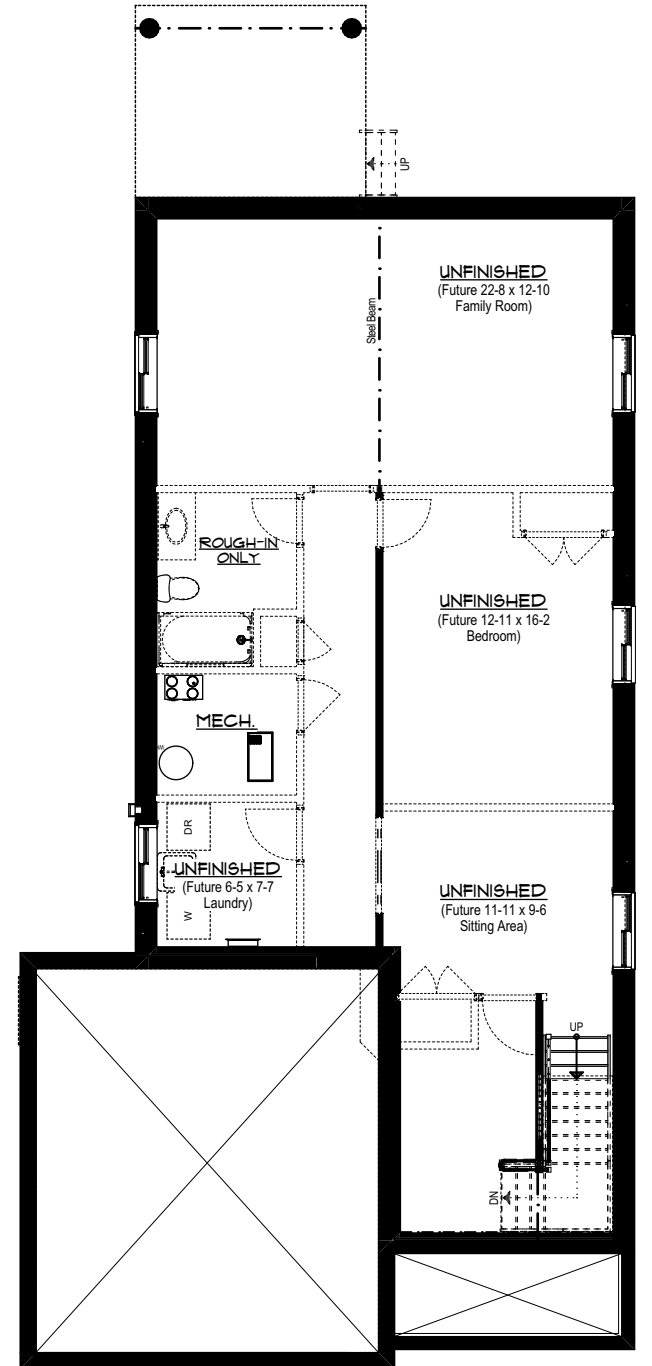

Elevation A

Elevation B

Jeffrey Bungalow

1st Floor 1254 sq ft

All dimensions approximate E. & O.E. and subject to change without notice. All elevations are artist's concept of finished home.
v. September 2019-01

1st Floor Plan

1st Floor Plan with Optional Ensuite

Basement Plan