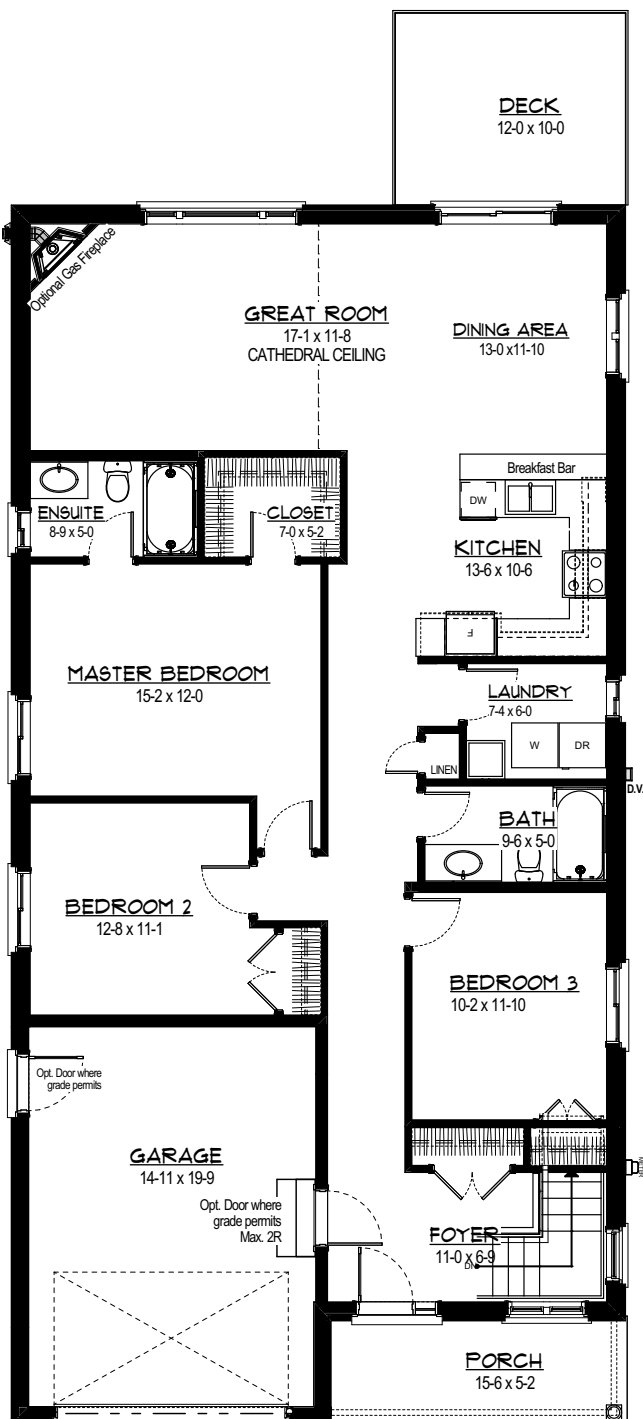

Elevation A

Elevation B

The Rihanna Bungalow
1 1/2 Car Garage

1612 sq ft
 1st Floor Only

All dimensions approximate E. & O.E. and subject to change without notice. All elevations are artist's concept of finished home.

3 Bedroom Floor Plan

2 Bedroom Floor Plan

Basement Plan

Optional Basement Walk-out
 Specific lots where grades permit.