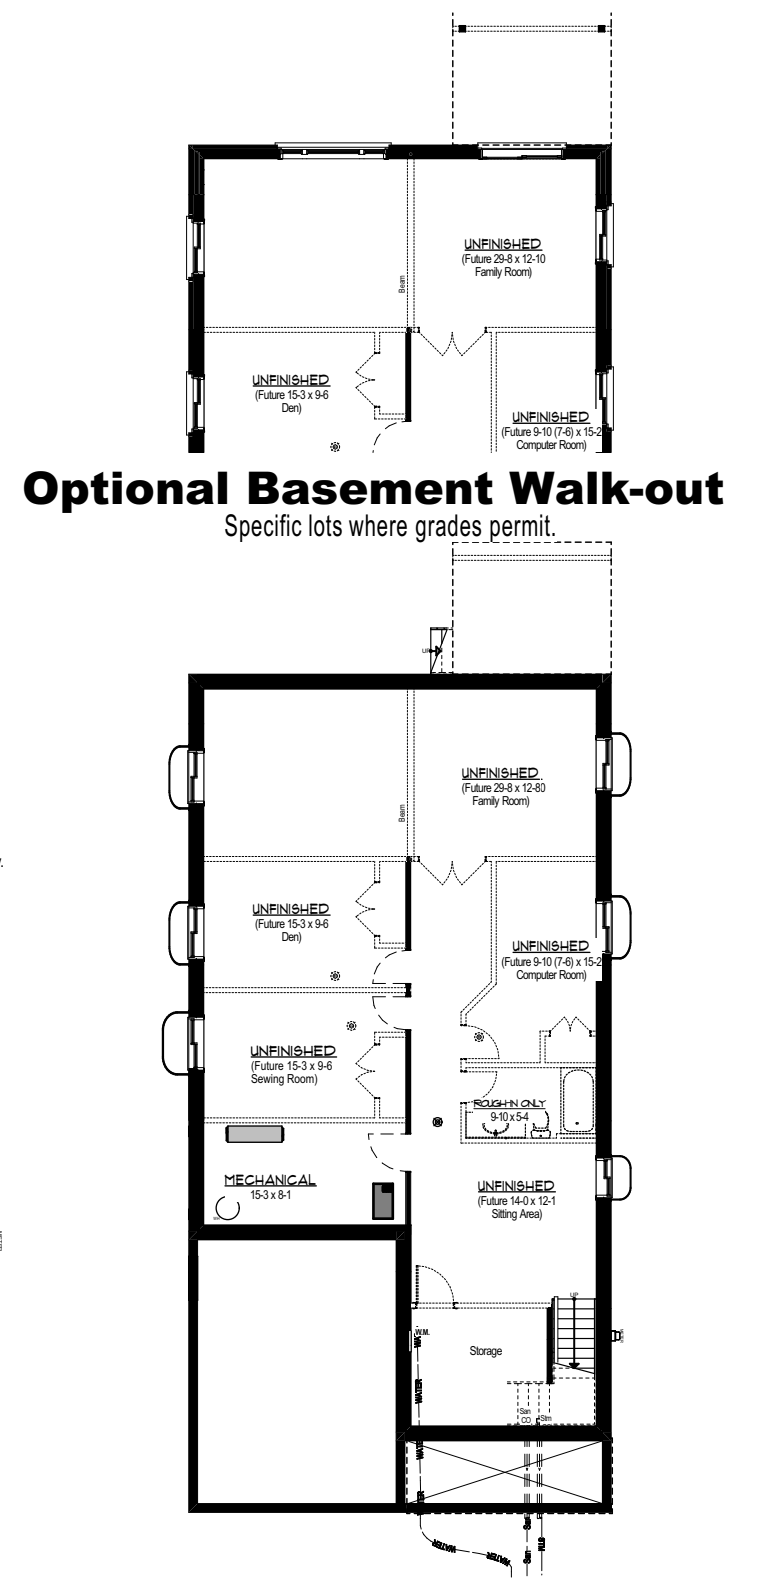

Elevation A

Elevation B

The Rihanna Bungalow
1 1/2 Car Garage

1612 sq ft
 1st Floor Only

All dimensions approximate E. & O.E. and subject to change without notice. All elevations are artist's concept of finished home.

3 Bedroom Floor Plan

2 Bedroom Floor Plan

Basement Plan

Optional Basement Walk-out
 Specific lots where grades permit.