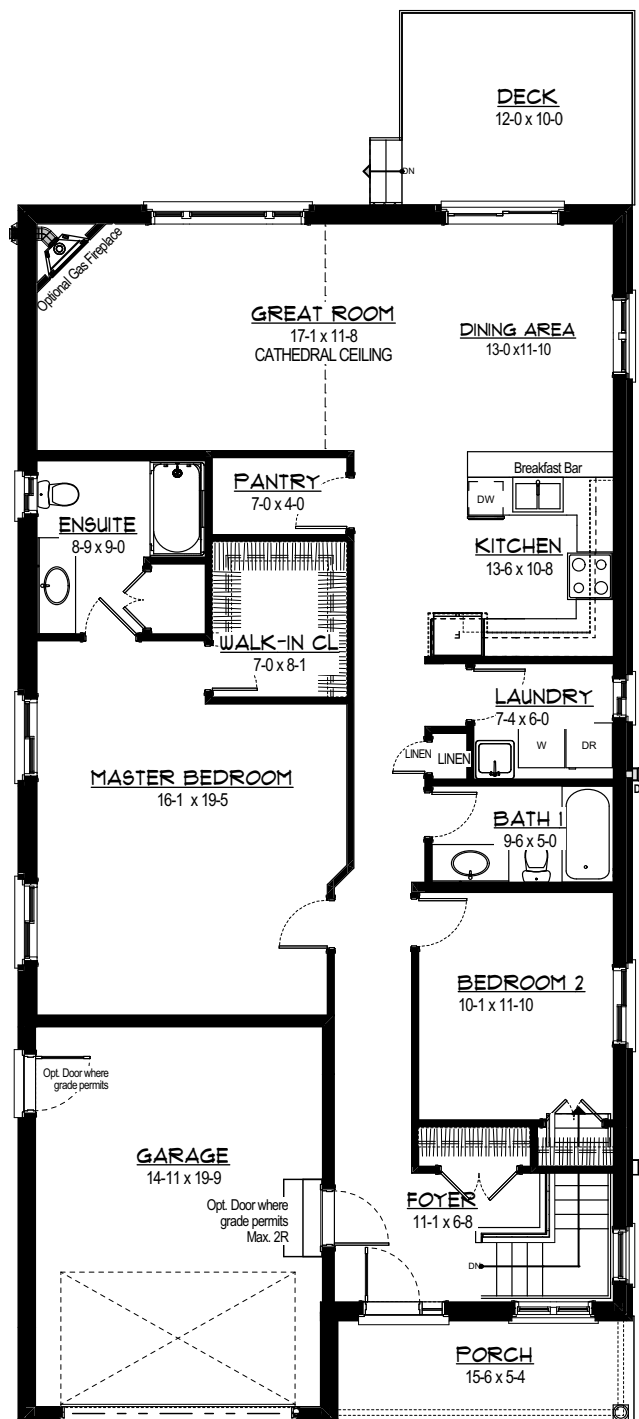

Elevation A

Elevation B

The Rihanna Bungalow
1 1/2 Car Garage

1612 sq ft
 1st Floor Only

All dimensions approximate E. & O.E. and subject to change without notice. All elevations are artist's concept of finished home.

3 Bedroom Floor Plan

2 Bedroom Floor Plan

Basement Plan

Optional Basement Walk-out
 Specific lots where grades permit.