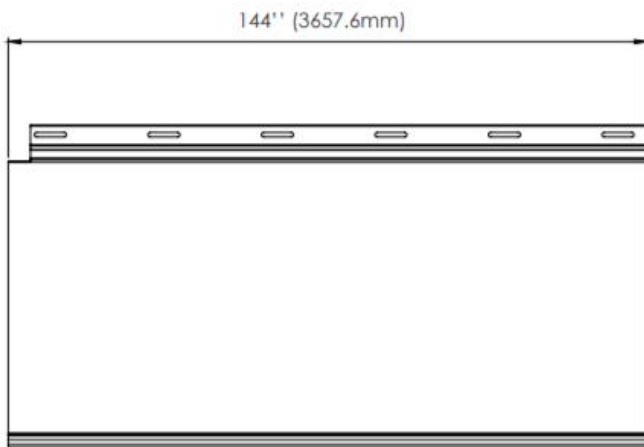

MAC METAL ARCHITECTURAL Panel and Plank Profiles

HARRYWOOD

VENTILATED

Harrywood (G2)

Pre-paint steel wall profile without visible screws

Steel siding
& roofing