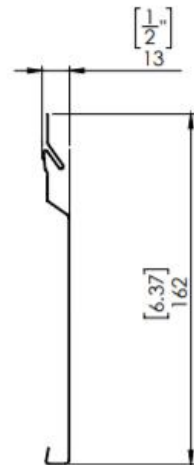

NORWOOD

Pre-paint steel wall profile without visible screws

Steel siding
& roofing