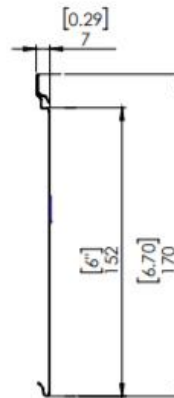

MAC METAL ARCHITECTURAL Panel and Plank Profiles

HARRYWOOD

VENTILATED

Harrywood (G2)

Pre-paint steel wall profile without visible screws

Steel siding
& roofing