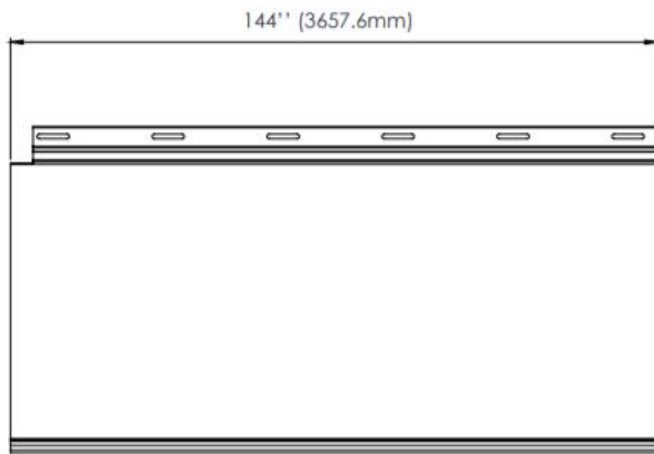

MAC METAL ARCHITECTURAL Panel and Plank Profiles

HARRYWOOD BLOCK

VENTILATED

Harrywood & Harrywood Block
Pre-paint steel wall profile without visible screws

Steel siding
& roofing

MAC
METAL ARCHITECTURAL