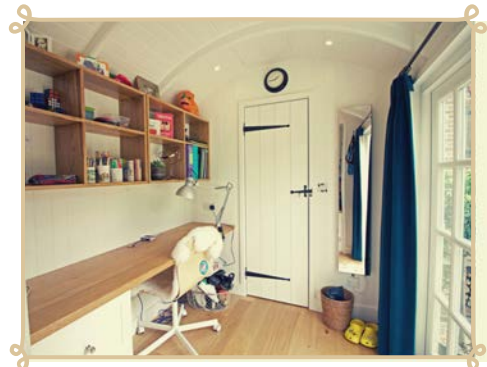

## PRICE

£21,000

£21,400

£21,750

£22,000

Prices Listed Exclude VAT

With 4 sizes available the interior layout is up to you. Each hut comes with the following as standard:

- Oak Chassis
- Cast Iron Wheels
- Accoya Stable Door
- Oak Flooring
- 1x small, double glazed Accoya window
- 1x Medium, double glazed Accoya window
- Insulation
- 240v electrics with 4 x lights, 2 x double sockets and 1 external wall light
- Painted interior
- Corrugated tin exterior cladding
- Oak steps into the hut.