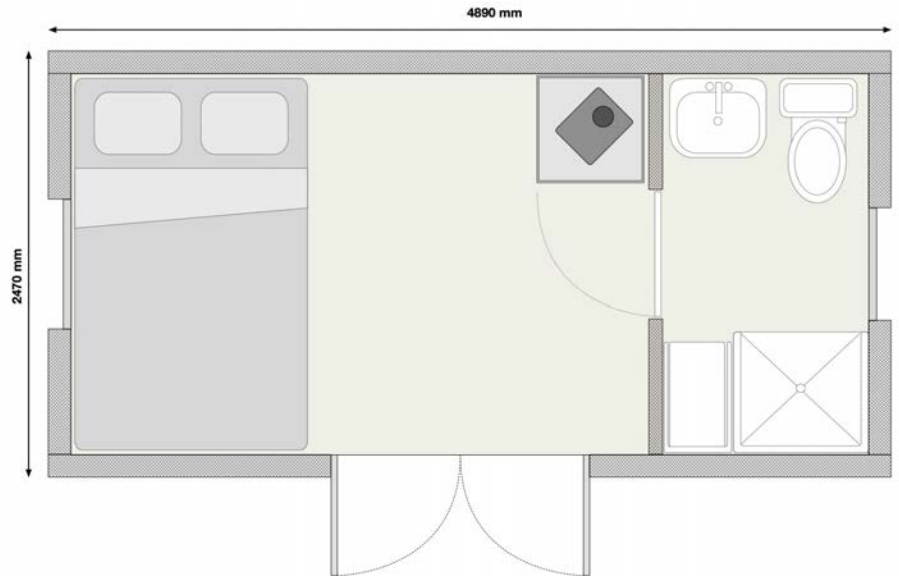

Whats Accoya?

Accoya is the timber we use for our joinery and cladding. Its very stable with very little seasonable movement, and its gauranteed for 50 years!!