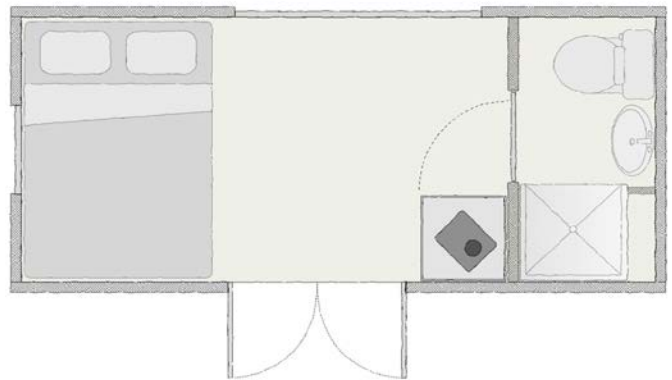

Prices Listed Exclude VAT

✉ info@sussexhuts.com

🏠 www.sussexhuts.com

☎ 07557 902 392

Guest Bedroom | 16ft x 8ft | £37,495

What's Included

- ✓ Oak Chassis
- ✓ Built In Double Bed
- ✓ 240v Lighting & Sockets
- ✓ Accoya Full Glazed Double Doors
- ✓ Oak Flooring
- ✓ Wood Burning Stove
- ✓ Bathroom
- ✓ Underfloor Heating
- ✓ Insulation
- ✓ 2x Accoya windows

Prices Listed Exclude VAT

✉ info@sussexhuts.com
🏠 www.sussexhuts.com
☎ 07557 902 392

Glamping Hut | 18ft x 8ft | £P.O.A

What's Included

- ✓ Oak Chassis
- ✓ Kitchen - Butler Sink, Fridge, Twin Hob
- ✓ Bathroom - Shower, Basin, Toilet
- ✓ King Sized Pull Down Wall Bed
- ✓ 240v Lighting & Sockets
- ✓ Double Doors
- ✓ Underfloor Heating
- ✓ Oak Flooring
- ✓ Insulation