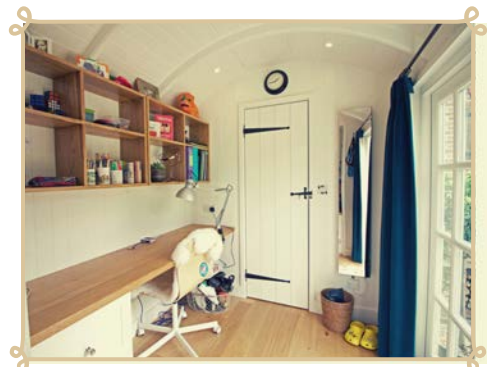

£22,140

£22,575

Prices Listed Exclude VAT

With 4 sizes available the interior layout is up to you. Each hut comes with the following as standard:

- Oak Chassis
- Cast Iron Wheels
- Accoya Stable Door
- Oak Flooring
- 1x small, double glazed Accoya window
- 1x Medium, double glazed Accoya window
- Insulation
- 240v electrics with 4 x lights, 2 x double sockets and 1 external wall light
- Painted interior/exterior cladding
- Oak steps into the hut.