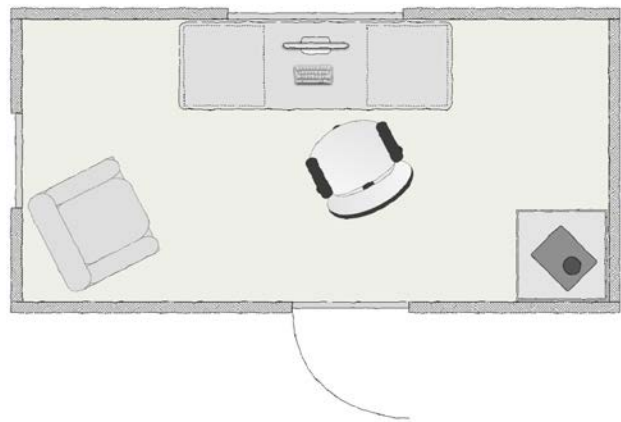

Home Office | 14ft x 8ft | £25,000

What's Included

- ✔ Oak Chassis
- ✔ Wood Burning Stove
- ✔ 240v Lighting & Sockets
- ✔ Half Glazed, Accoya, Stable Door
- ✔ Oak Flooring
- ✔ Oak Office Desk With Drawers
- ✔ Insulation
- ✔ 2 x Accoya Windows
- ✔ Accoya Exterior cladding