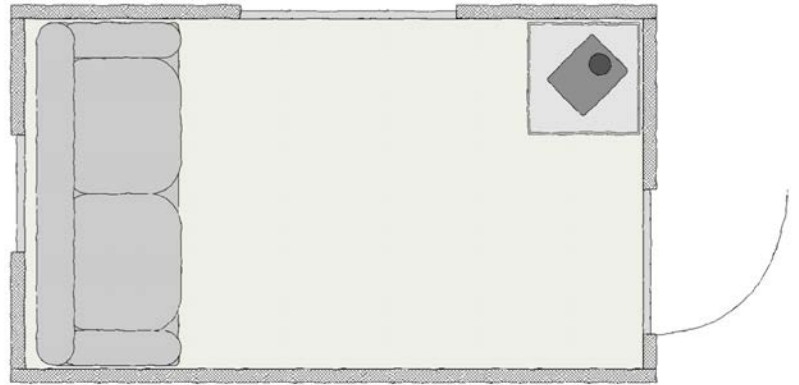

For inspiration the following pages illustrate some of our favourites...which is yours?

✉ info@sussexhuts.com
🏠 www.sussexhuts.com
☎ 07557 902 392

Garden Retreat | 12ft x 8ft | £22,675

What's Included

- ✔ Oak Chassis
- ✔ Wood Burning Stove
- ✔ 240v Lighting & Sockets
- ✔ Accoya Stable Door
- ✔ Oak Flooring
- ✔ Insulation
- ✔ Pull out sofa bed - With box cushions
- ✔ 2 x Accoya windows
- ✔ Accoya exterior cladding