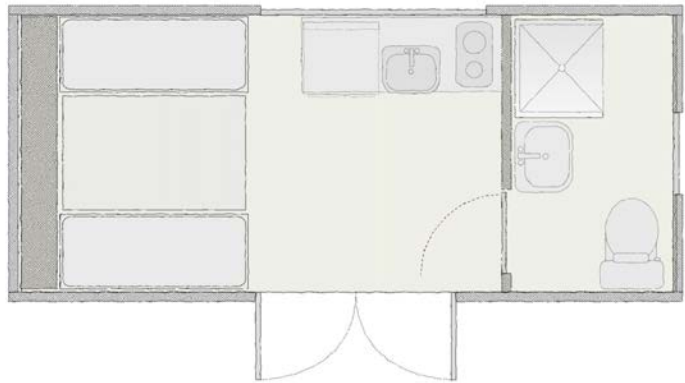

Prices Listed Exclude VAT

✉ info@sussexhuts.com
🏠 www.sussexhuts.com
☎ 07557 902 392

Glamping Hut | 18ft x 8ft | £P.O.A

What's Included

- ✓ Oak Chassis
- ✓ Kitchen - Butler Sink, Fridge, Twin Hob
- ✓ Bathroom - Shower, Basin, Toilet
- ✓ King Sized Pull Down Wall Bed
- ✓ 240v Lighting & Sockets
- ✓ Double Doors
- ✓ Underfloor Heating
- ✓ Oak Flooring
- ✓ Insulation